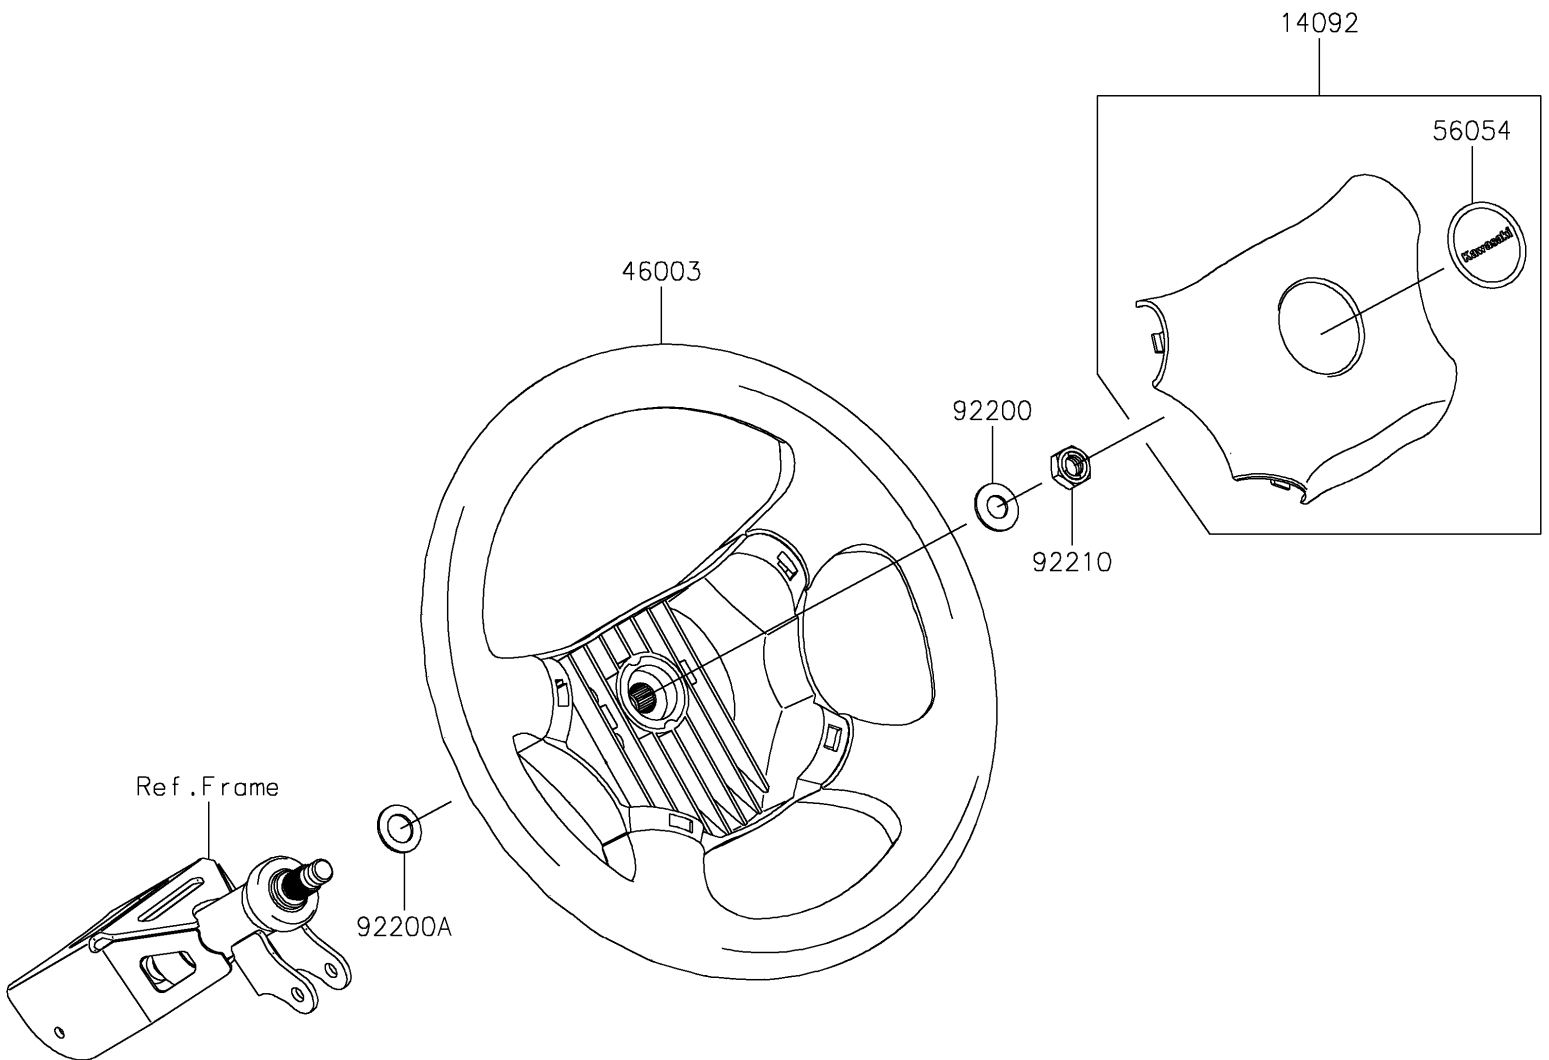

2020 MULE SX™ 4x4 SE FI PARTS DIAGRAM

Steering Wheel

F2311

2020 MULE SX™ 4x4 SE FI PARTS LIST

Steering Wheel

ITEM NAME	PART NUMBER	QUANTITY
COVER,HORN SWITCH (Ref # 14092)	14092-1029	1
HANDLE (Ref # 46003)	46003-0595	1
MARK,CENTER LOGO,KAWASAKI (Ref # 56054)	56054-1188	1
WASHER,12.1X25X1.6 (Ref # 92200)	92200-0455	1
WASHER,15X25X1.6 (Ref # 92200A)	92200-0460	1
NUT,LOCK,12MM (Ref # 92210)	92210-1249	1