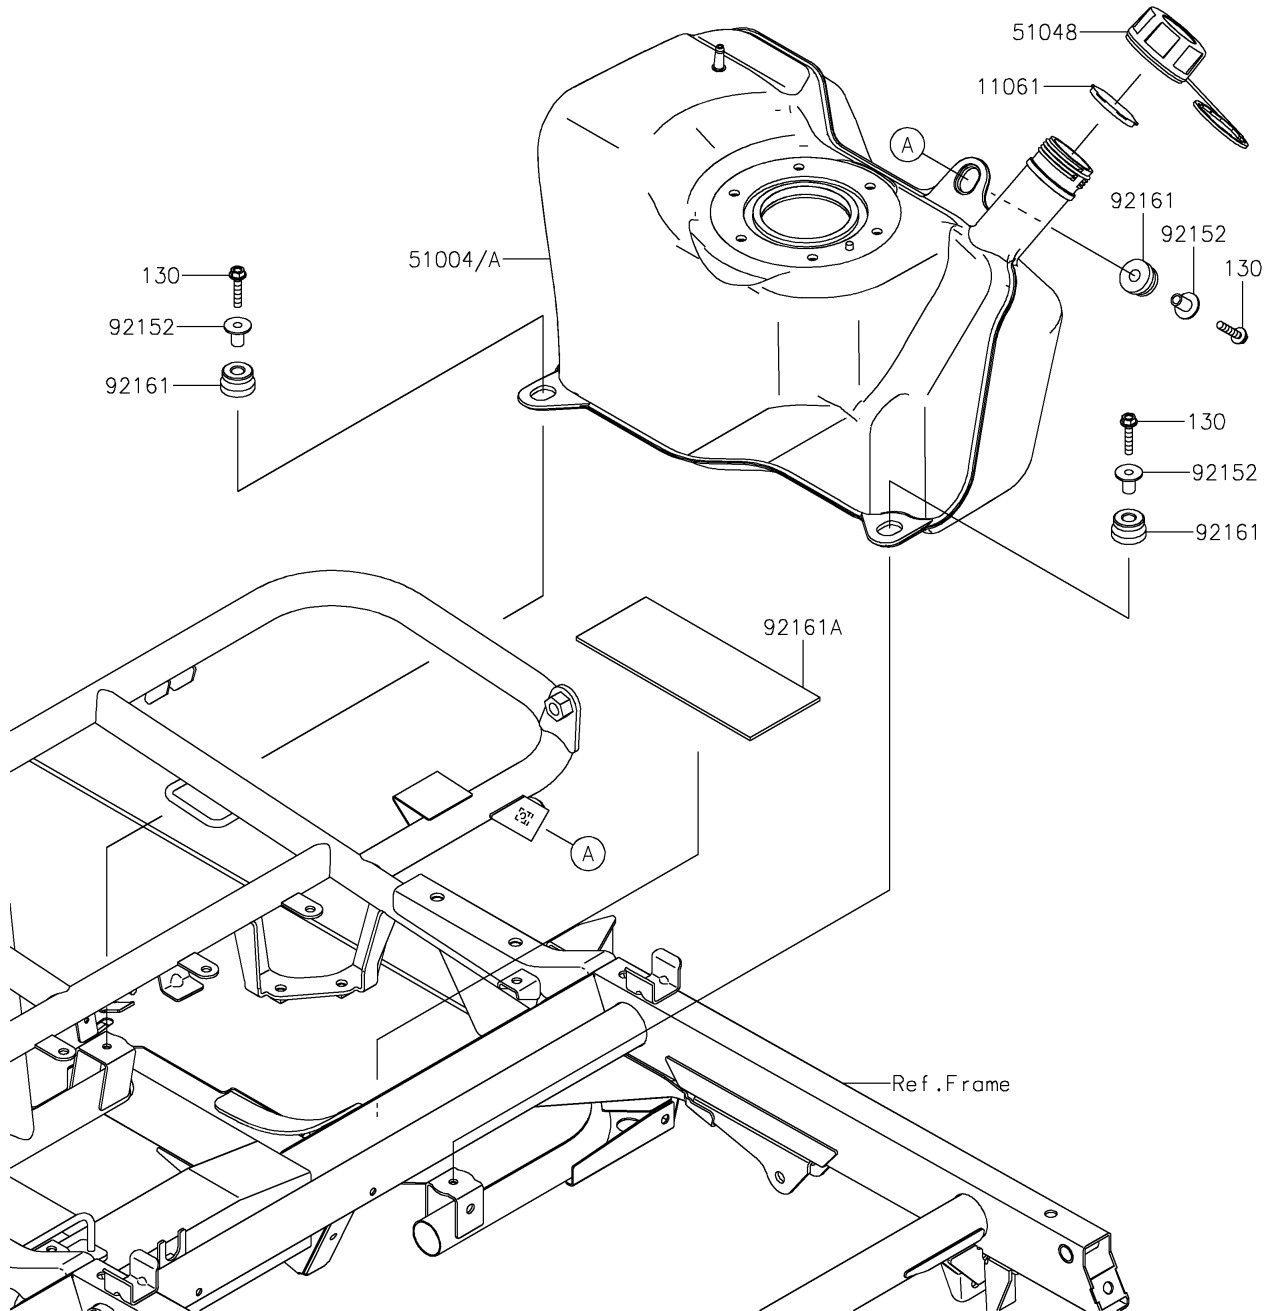

2020 MULE SX™ 4x4 SE FI PARTS DIAGRAM

Fuel Tank

F2410

2020 MULE SX™ 4x4 SE FI PARTS LIST

Fuel Tank

ITEM NAME	PART NUMBER	QUANTITY
GASKET,FUEL TANK CAP (Ref # 11061)	11061-0395	1
TANK-FUEL (Ref # 51004)	51004-0010	1
TANK-FUEL (Ref # 51004A)	51004-0030	1
CAP-ASSY-TANK,FUEL (Ref # 51048)	51048-0026	1
COLLAR,6.8X10X18.1 (Ref # 92152)	92152-1867	3
DAMPER,10X28X17 (Ref # 92161)	92161-1614	3
DAMPER,80X200X3.175 (Ref # 92161A)	92161-1645	1
BOLT-FLANGED,6X30 (Ref # 130)	130BA0630	3