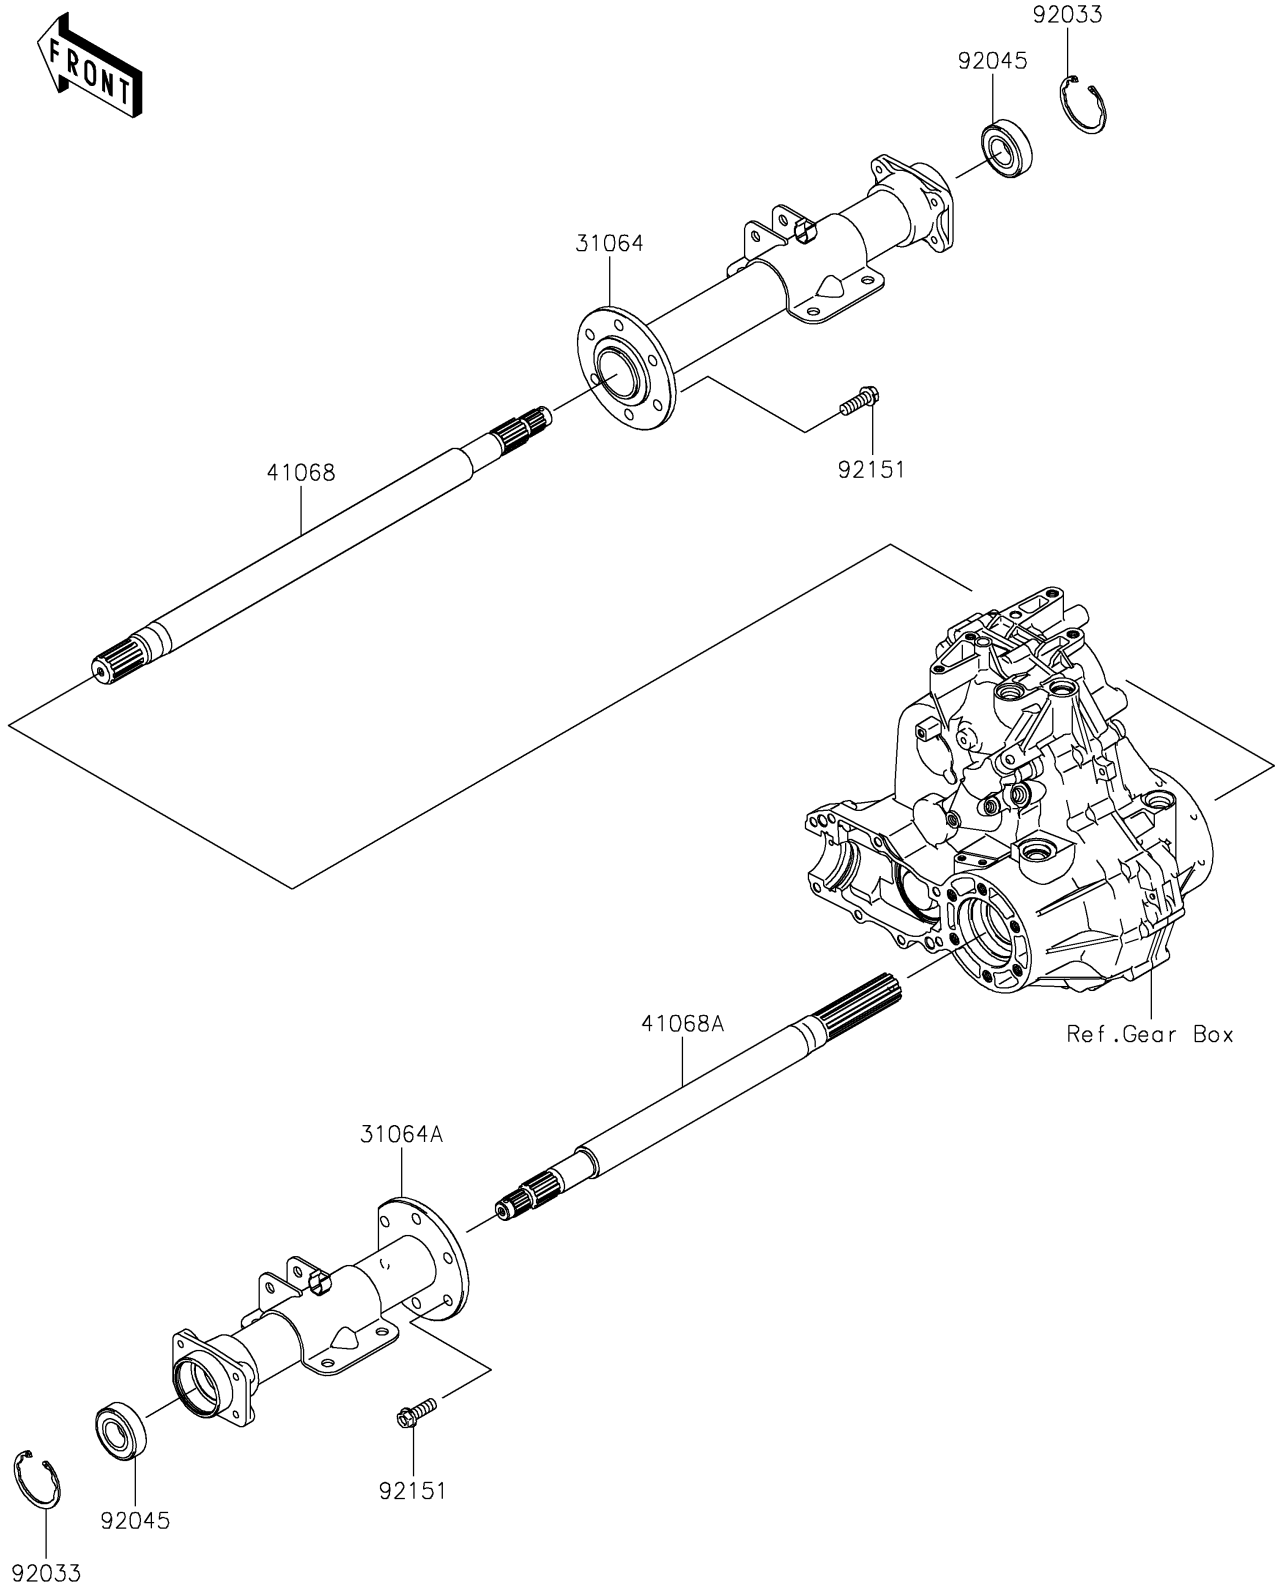

# 2020 MULE SX™ PARTS DIAGRAM

Rear Axle

E3133

## 2020 MULE SX™ PARTS LIST

### Rear Axle

ITEM NAME	PART NUMBER	QUANTITY
PIPE-COMP,RH (Ref # 31064)	31064-0709	1
PIPE-COMP,LH (Ref # 31064A)	31064-0710	1
AXLE,RH (Ref # 41068)	41068-0036	1
AXLE,LH (Ref # 41068A)	41068-0037	1
RING-SNAP (Ref # 92033)	92033-2149	2
BEARING-BALL,6205A26DDU2 (Ref # 92045)	92045-0044	2
BOLT,10X28 (Ref # 92151)	92151-2142	12