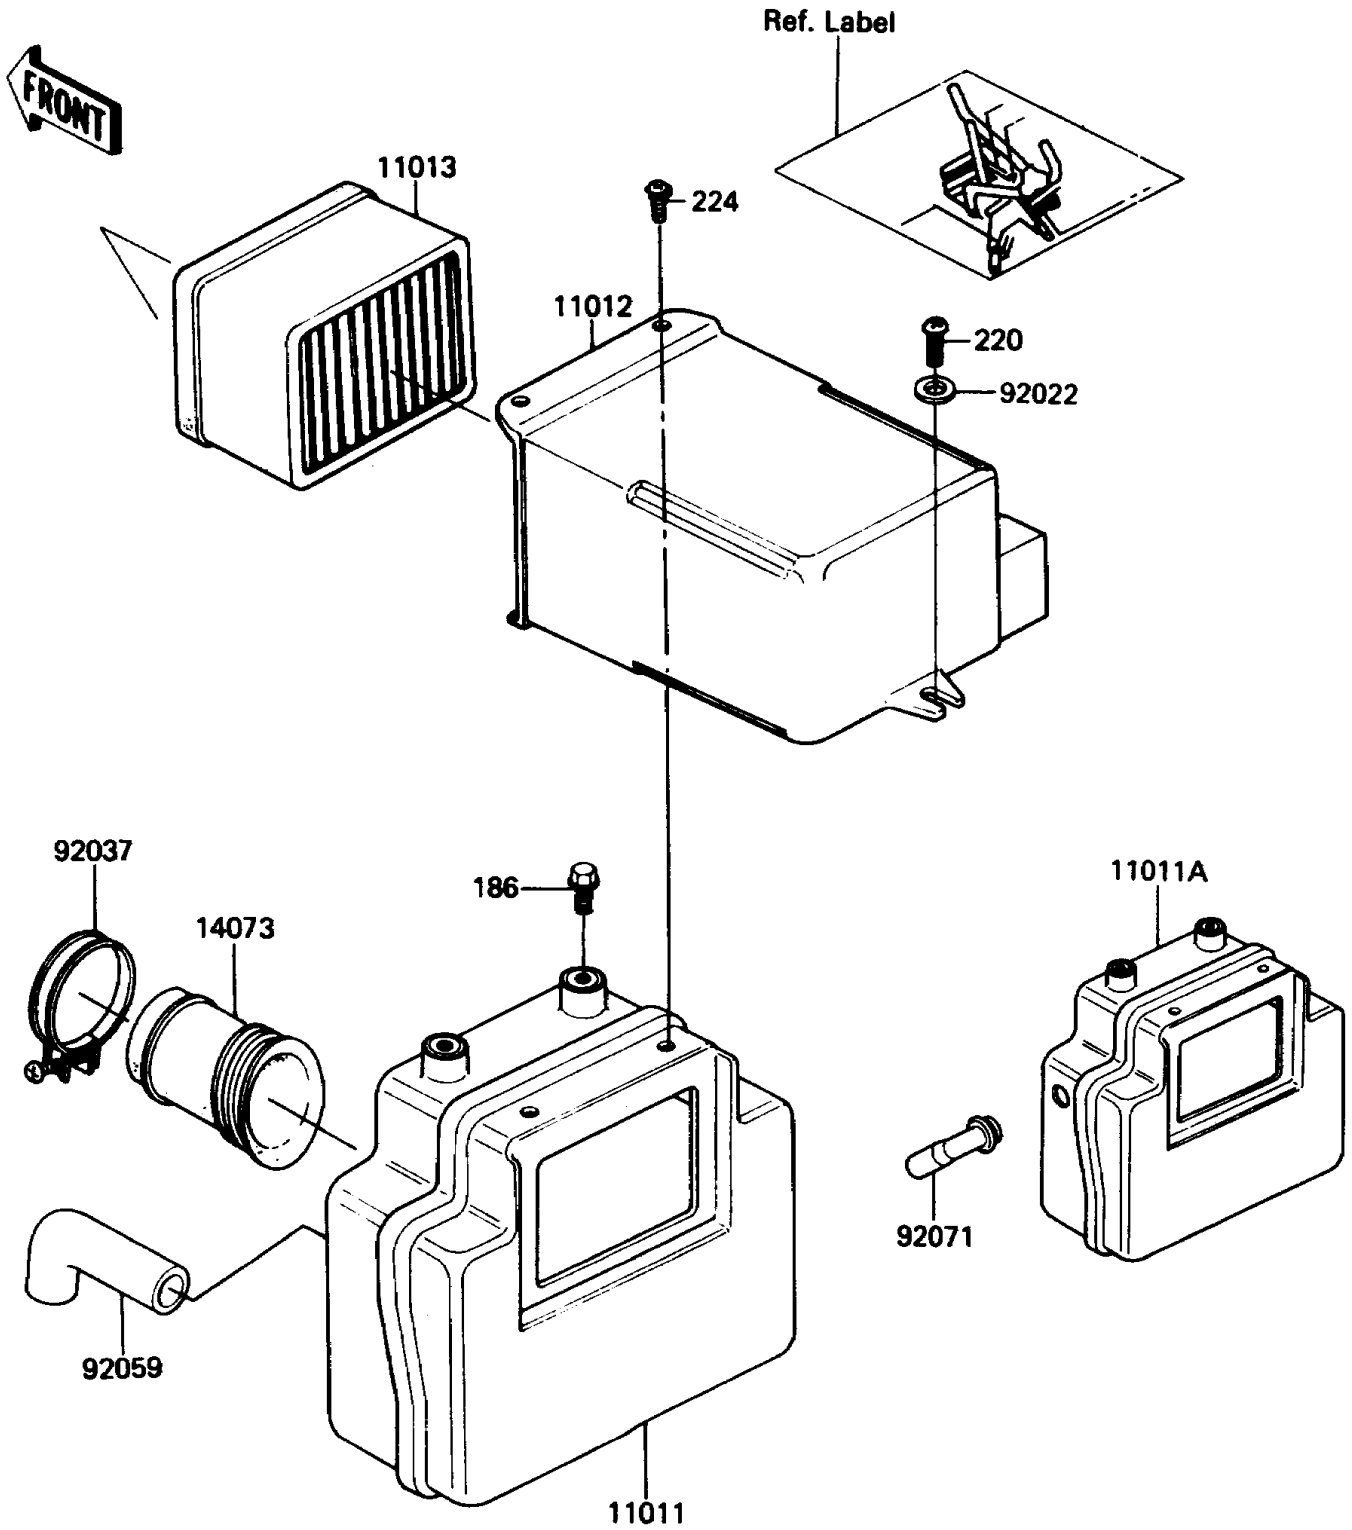

1987 LTD PARTS DIAGRAM

Air Cleaner

E1130-0028

1987 LTD PARTS LIST

Air Cleaner

ITEM NAME	PART NUMBER	QUANTITY
CASE-AIR FILTER (Ref # 11011)	11011-1064	1
CASE-AIR FILTER (Ref # 11011A)	11011-1254	1
CAP,AIR FILTER (Ref # 11012)	11012-1103	1
ELEMENT-AIR FILTER (Ref # 11013)	11013-1039	1
DUCT,AIR FILTER (Ref # 14073)	14073-1051	2
WASHER,6.5X16X2 (Ref # 92022)	92022-116	1
CLAMP (Ref # 92037)	92037-1006	2
TUBE,BREATHER (Ref # 92059)	92059-1166	1
GROMMET,AIR FILTER (Ref # 92071)	92071-1114	1
BOLT-UPSET-WP (Ref # 186)	186G0612	2
SCREW-PAN-CROS,6X14 (Ref # 220)	220B0614	1
SCREW-PAN-WP-CROS (Ref # 224)	224B0614	2