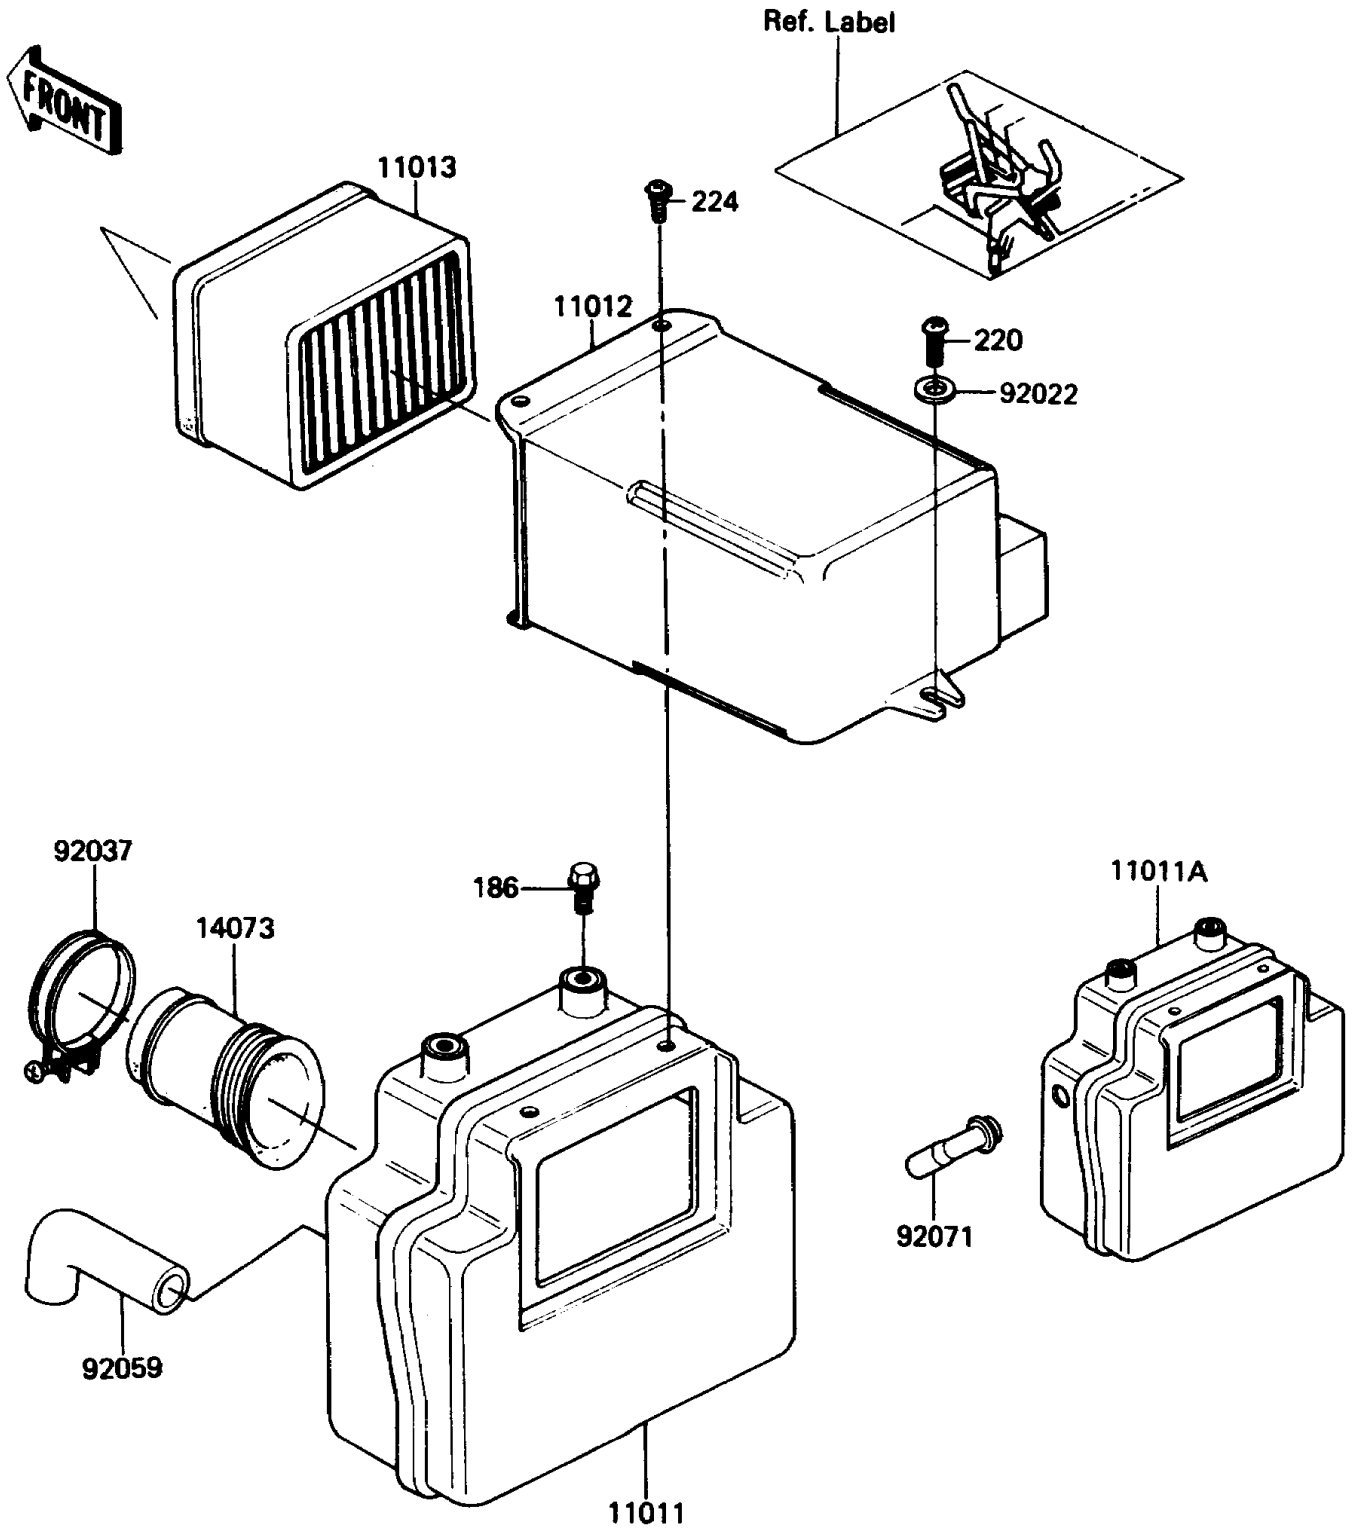

1988 LTD PARTS DIAGRAM

Air Cleaner

E1130-0028

1988 LTD PARTS LIST

Air Cleaner

ITEM NAME	PART NUMBER	QUANTITY
CASE-AIR FILTER (Ref # 11011)	11011-1064	1
CASE-AIR FILTER (Ref # 11011A)	11011-1254	1
CAP,AIR FILTER (Ref # 11012)	11012-1103	1
ELEMENT-AIR FILTER (Ref # 11013)	11013-1039	1
DUCT,AIR FILTER (Ref # 14073)	14073-1051	2
WASHER,6.5X16X2 (Ref # 92022)	92022-116	1
CLAMP (Ref # 92037)	92037-1006	2
TUBE,BREATHER (Ref # 92059)	92059-1166	1
GROMMET,AIR FILTER (Ref # 92071)	92071-1114	1
BOLT-UPSET-WP (Ref # 186)	186G0612	2
SCREW-PAN-CROS,6X14 (Ref # 220)	220B0614	1
SCREW-PAN-WP-CROS (Ref # 224)	224B0614	2