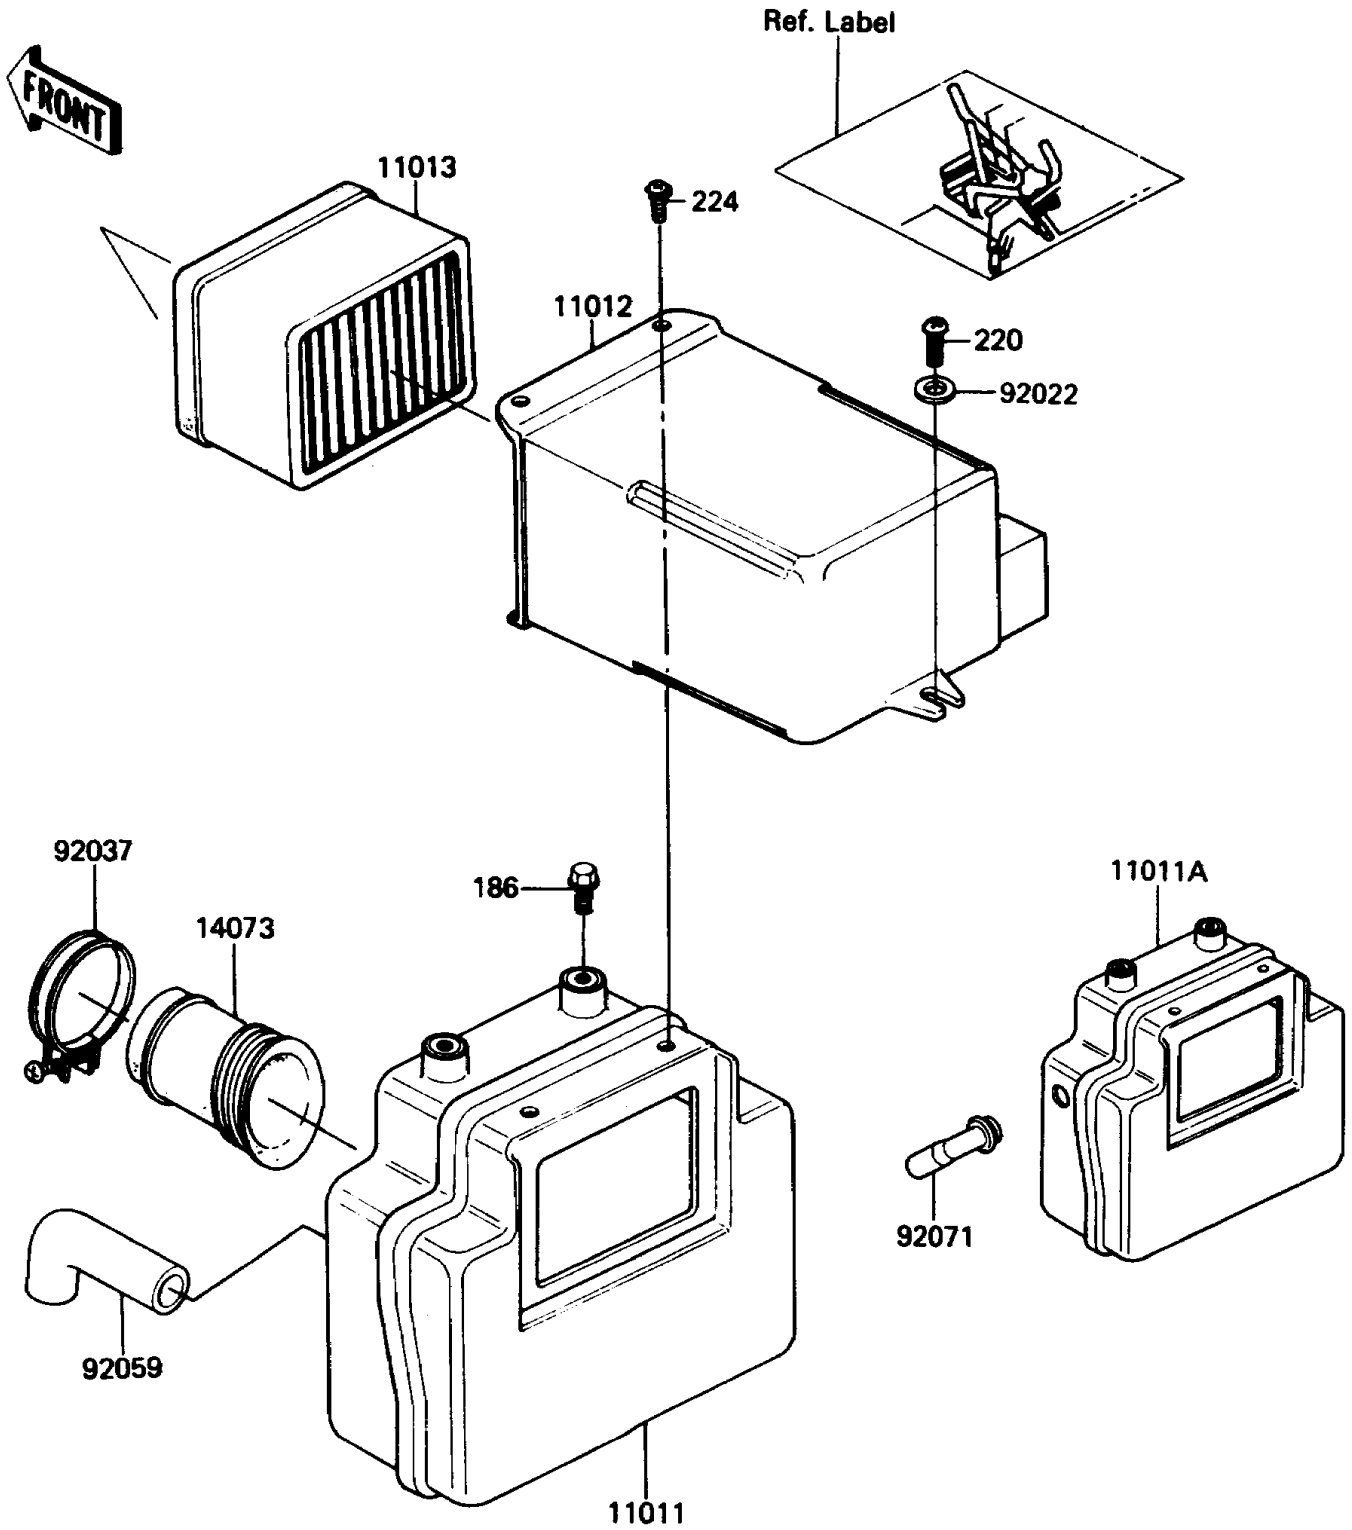

# 1988 LTD PARTS DIAGRAM

Air Cleaner

E1130-0028

# 1988 LTD PARTS LIST

## Air Cleaner

ITEM NAME	PART NUMBER	QUANTITY
CASE-AIR FILTER (Ref # 11011)	11011-1064	1
CASE-AIR FILTER (Ref # 11011A)	11011-1254	1
CAP,AIR FILTER (Ref # 11012)	11012-1103	1
ELEMENT-AIR FILTER (Ref # 11013)	11013-1039	1
DUCT,AIR FILTER (Ref # 14073)	14073-1051	2
WASHER,6.5X16X2 (Ref # 92022)	92022-116	1
CLAMP (Ref # 92037)	92037-1006	2
TUBE,BREATHER (Ref # 92059)	92059-1166	1
GROMMET,AIR FILTER (Ref # 92071)	92071-1114	1
BOLT-UPSET-WP (Ref # 186)	186G0612	2
SCREW-PAN-CROS,6X14 (Ref # 220)	220B0614	1
SCREW-PAN-WP-CROS (Ref # 224)	224B0614	2