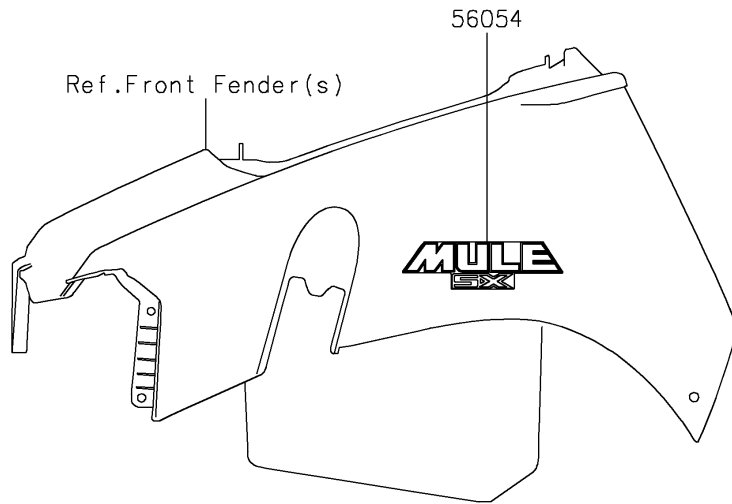

# 2020 MULE SX™ PARTS DIAGRAM

Decals

F2861

### Decals

ITEM NAME	PART NUMBER	QUANTITY
MARK,KAWASAKI (Ref # 56052)	56052-1809	3
MARK,FR FENDER,MULE SX (Ref # 56054)	56054-2063	2