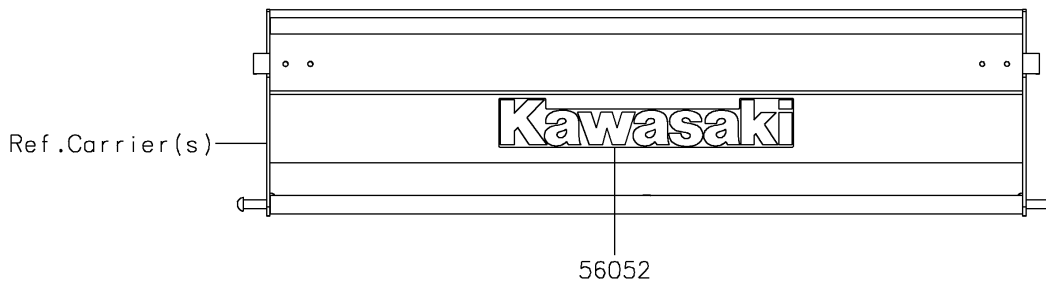

# 2020 MULE SX™ PARTS DIAGRAM

Decals

F2861

### Decals

ITEM NAME	PART NUMBER	QUANTITY
MARK,KAWASAKI (Ref # 56052)	56052-1809	3
MARK,FR FENDER,MULE SX (Ref # 56054)	56054-2063	2