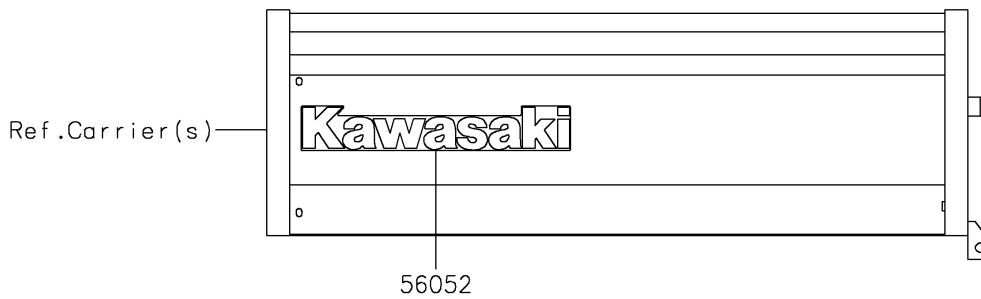

# 2020 MULE SX™ PARTS DIAGRAM

Decals

F2861