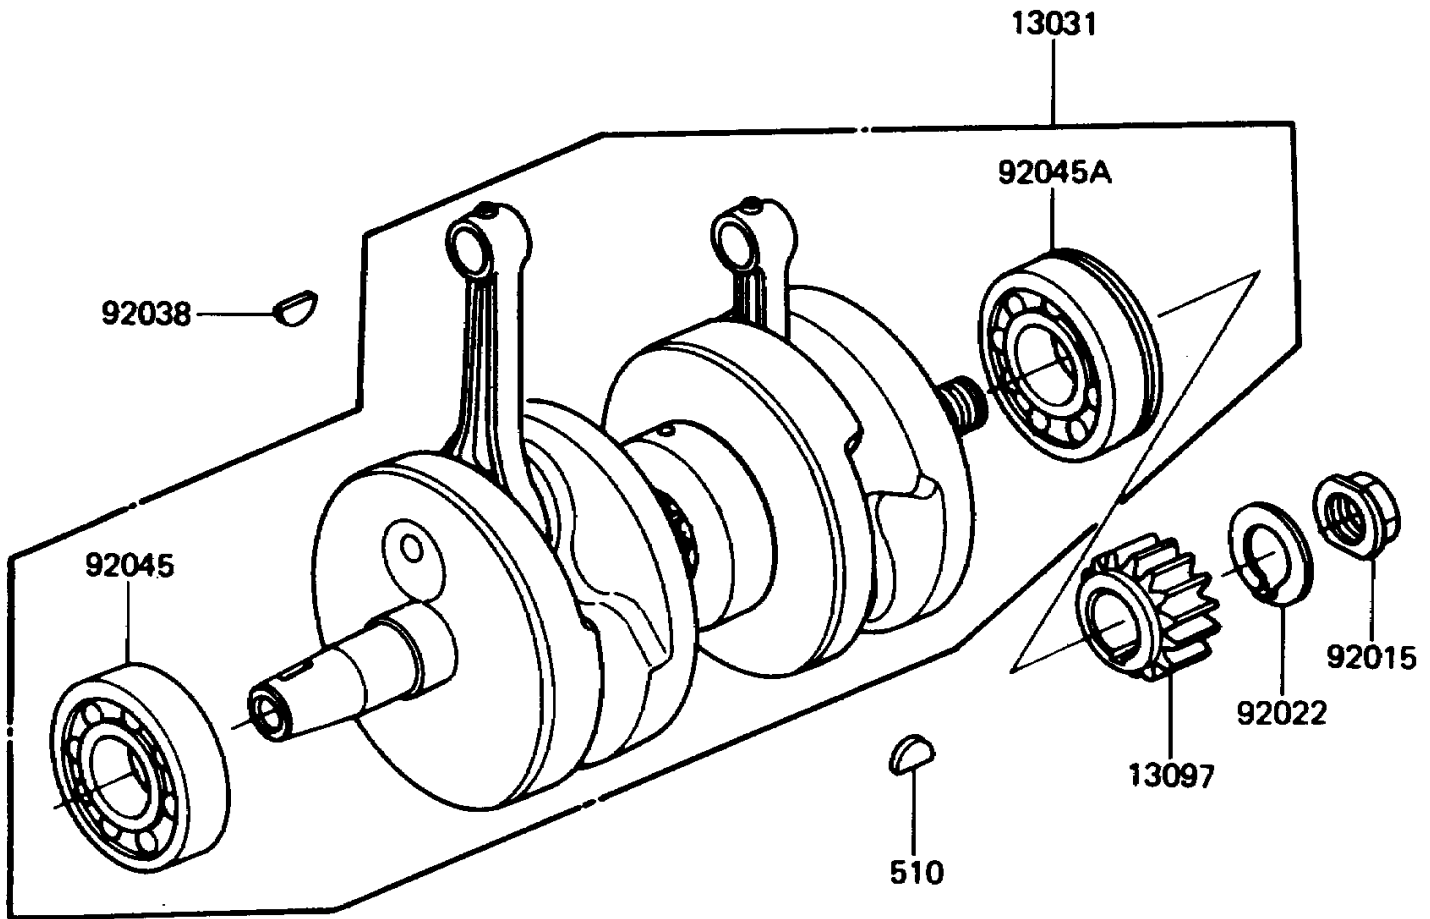

# 1987 LTD PARTS DIAGRAM

Crankshaft

E1321-0006

## 1987 LTD PARTS LIST

### Crankshaft

ITEM NAME	PART NUMBER	QUANTITY
CRANKSHAFT-COMP (Ref # 13031)	13031-1047	1
GEAR-PRIMARY SPUR,19T (Ref # 13097)	13097-1009	1
NUT,16MM (Ref # 92015)	92015-1046	1
WASHER,CLAW,16MM (Ref # 92022)	92022-1305	1
KEY,WOODRUFF (Ref # 92038)	92038-001	1
BEARING-BALL,#6305 (Ref # 92045)	92045-1011	1
BEARING-BALL,#6305N (Ref # 92045A)	92045-1012	1
KEY-WOODRUFF (Ref # 510)	510A5100	1