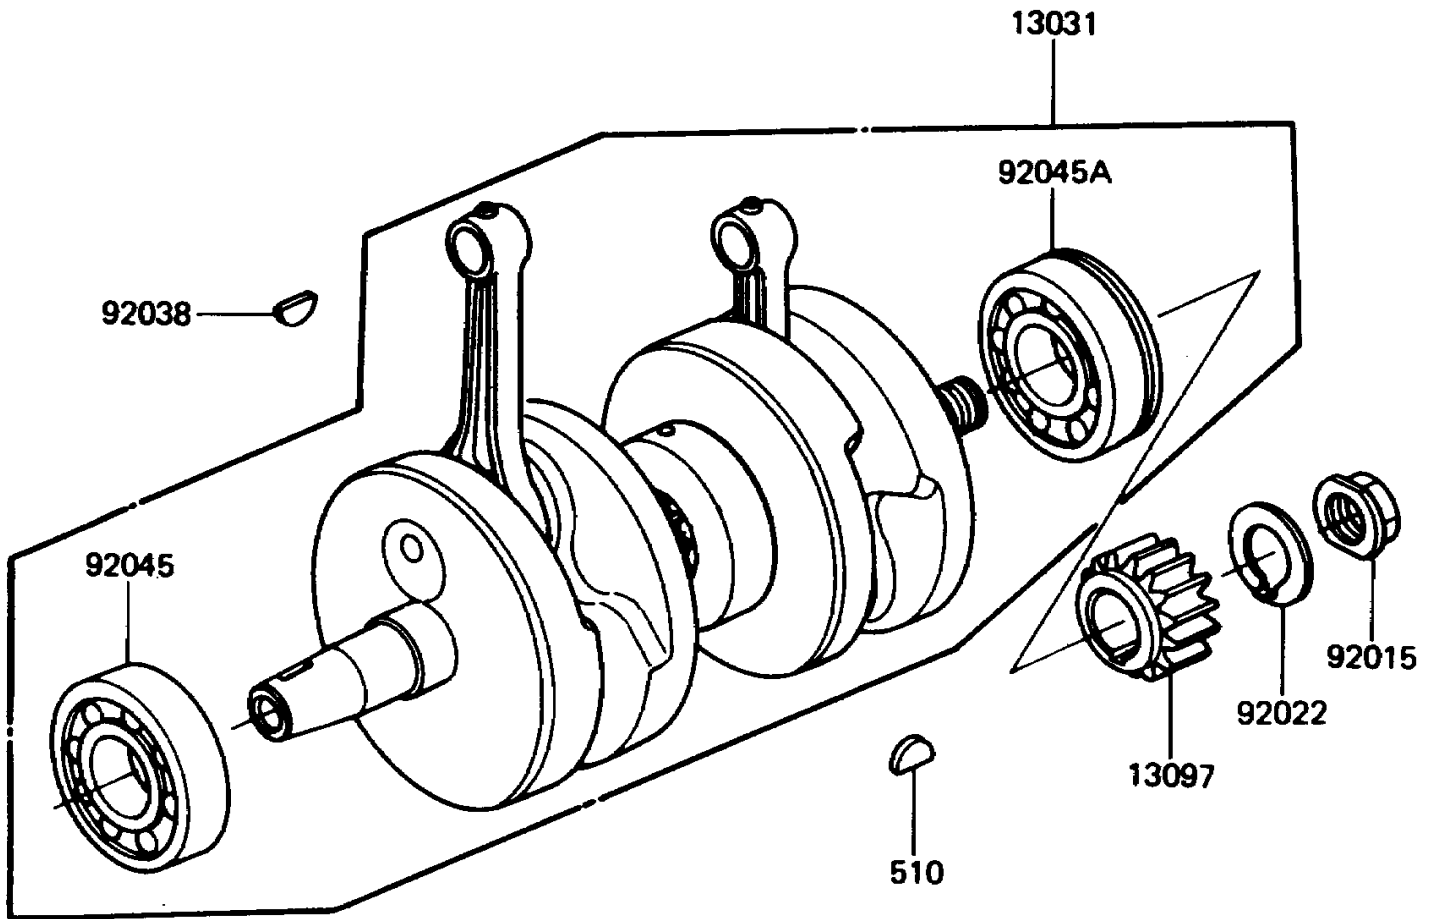

1988 LTD PARTS DIAGRAM

Crankshaft

E1321-0006

1988 LTD PARTS LIST

Crankshaft

ITEM NAME	PART NUMBER	QUANTITY
CRANKSHAFT-COMP (Ref # 13031)	13031-1047	1
GEAR-PRIMARY SPUR,19T (Ref # 13097)	13097-1009	1
NUT,16MM (Ref # 92015)	92015-1046	1
WASHER,CLAW,16MM (Ref # 92022)	92022-1305	1
KEY,WOODRUFF (Ref # 92038)	92038-001	1
BEARING-BALL,#6305 (Ref # 92045)	92045-1011	1
BEARING-BALL,#6305N (Ref # 92045A)	92045-1012	1
KEY-WOODRUFF (Ref # 510)	510A5100	1