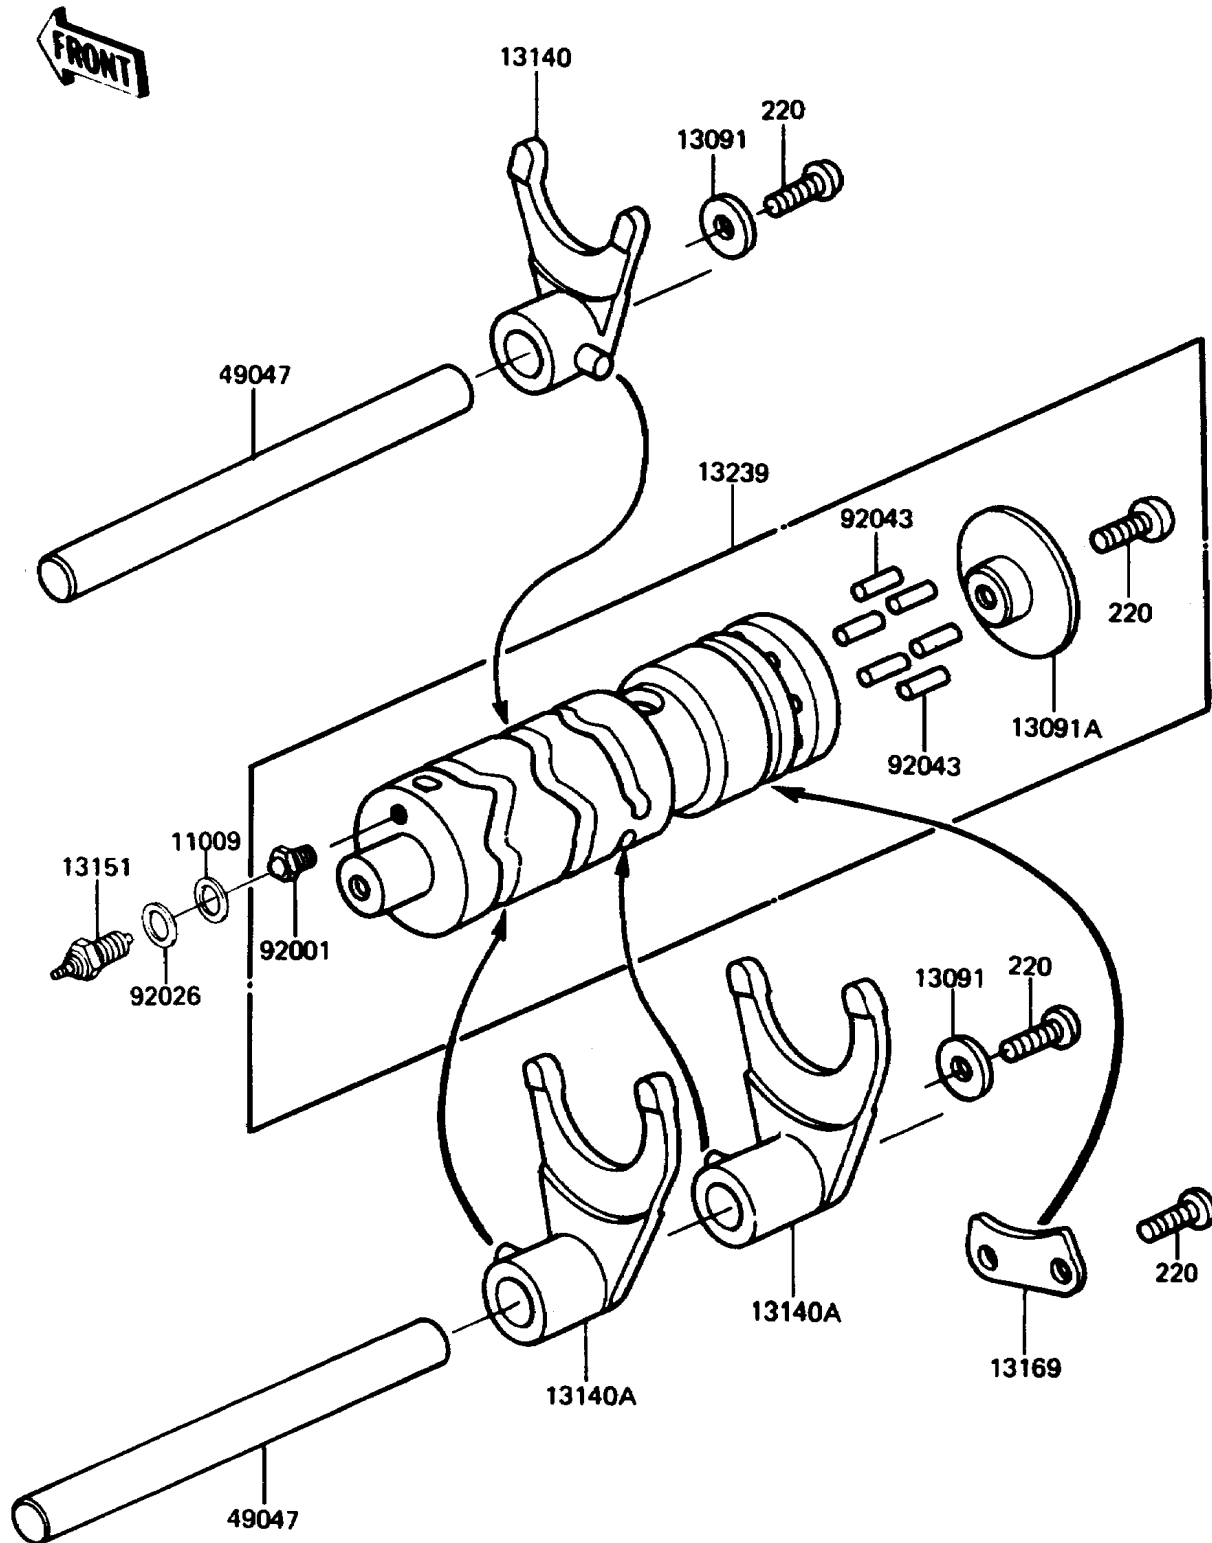

1987 LTD PARTS DIAGRAM

Gear Change Drum/Shift Fork(s)

E1362-0014

1987 LTD PARTS LIST

Gear Change Drum/Shift Fork(s)

ITEM NAME	PART NUMBER	QUANTITY
GASKET,10.5X16X1,DRAIN PLUG (Ref # 11009)	92065-058	1
HOLDER,CLUTCH SPRING (Ref # 13091)	13091-011	2
HOLDER,CHANGE DRUM (Ref # 13091A)	13091-1029	1
FORK-SHIFT,DRIVE (Ref # 13140)	13140-1114	1
FORK-SHIFT,OUTPUT (Ref # 13140A)	13140-1115	2
SWITCH-COMP,NEUTRAL (Ref # 13151)	13151-1008	1
PLATE,CHANGE DRUM (Ref # 13169)	13169-012	1
DRUM-ASSY-CHANGE (Ref # 13239)	13239-1042	1
ROD-SHIFT,12X133 (Ref # 49047)	49047-1007	2
BOLT,NEUTRAL POINT (Ref # 92001)	92001-1215	1
SPACER,10X18X0.5 (Ref # 92026)	92026-1002	AR
PIN,DOWEL,4X15.8 (Ref # 92043)	92042-014	6
SCREW-PAN-CROS,6X14 (Ref # 220)	220B0614	5