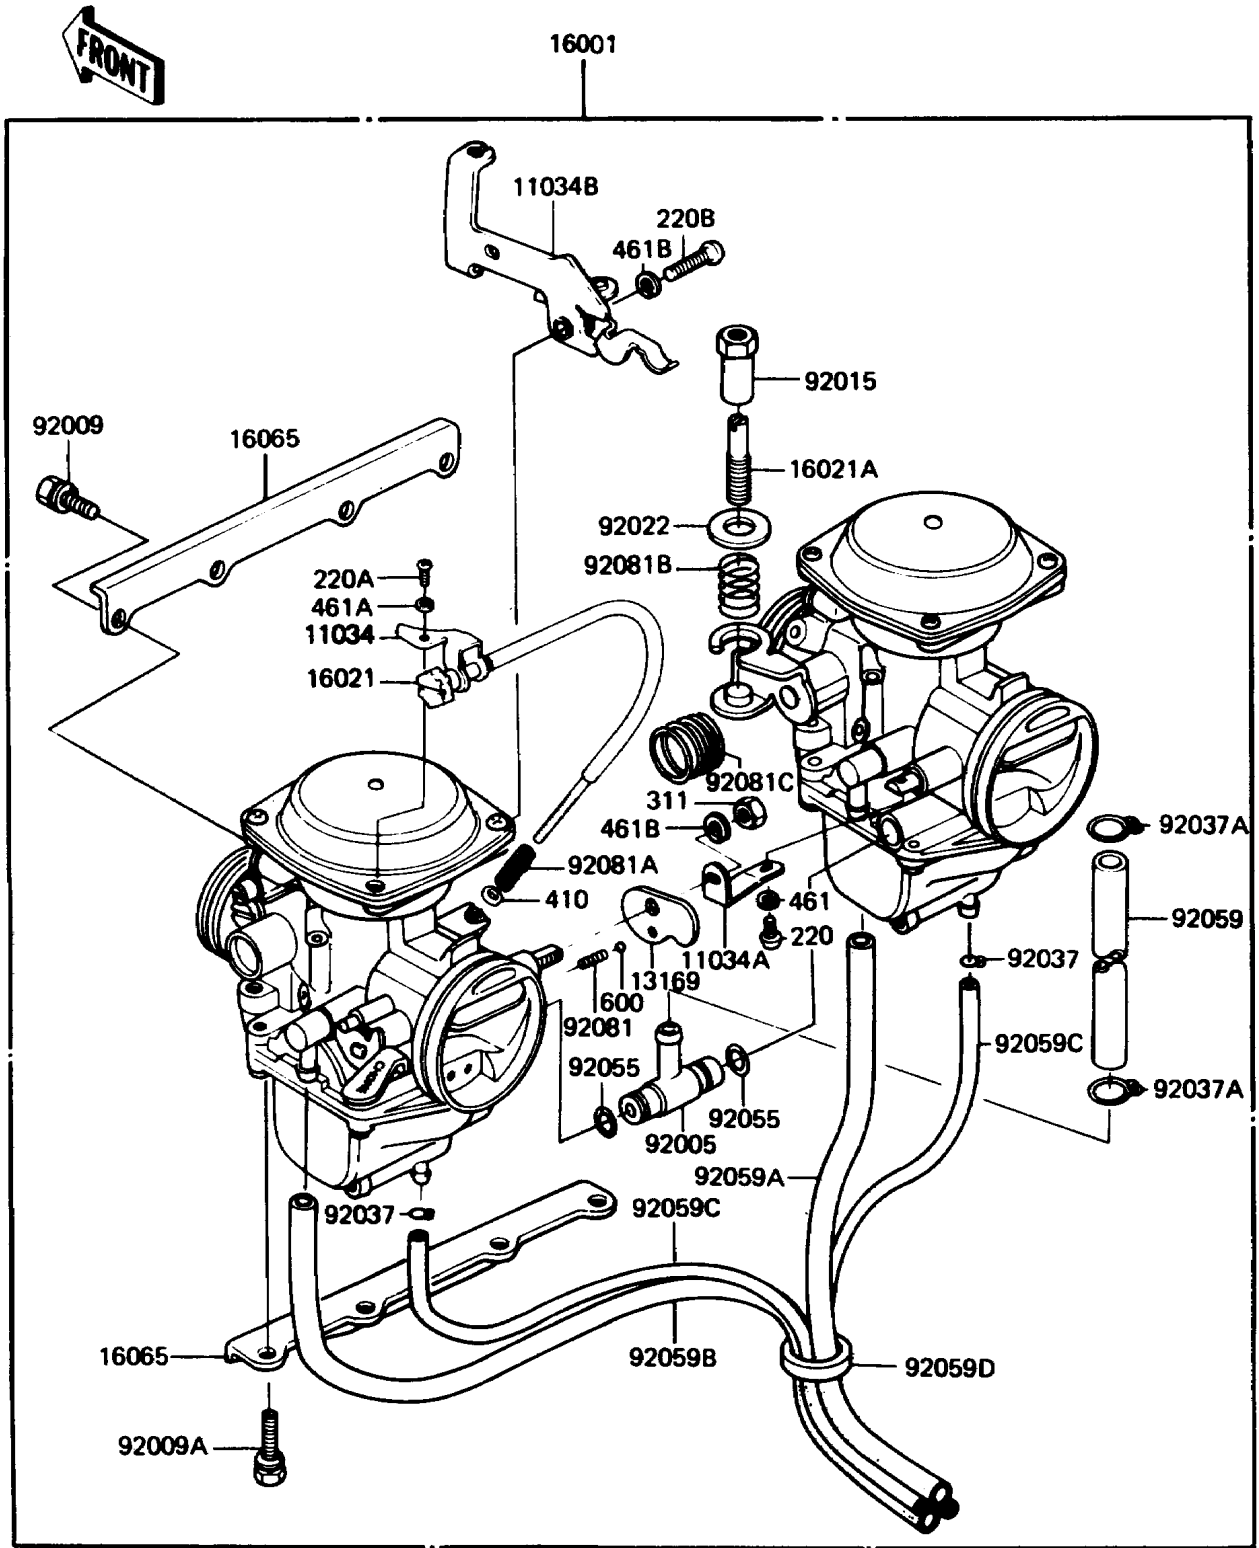

1987 LTD PARTS DIAGRAM

Carburetor

E1611-0025

1987 LTD PARTS LIST

Carburetor

ITEM NAME	PART NUMBER	QUANTITY
BRACKET,STOP SCREW (Ref # 11034)	11034-1202	1
BRACKET,CHOKE LEVER (Ref # 11034A)	11034-1203	1
BRACKET,THROTTLE CABLE (Ref # 11034B)	11034-1826	1
PLATE,CHOKE LINK (Ref # 13169)	13169-1151	1
CARBURETOR (Ref # 16001)	16001-1363	1
SCREW-THROTTLE STOP (Ref # 16021)	16021-1007	1
SCREW-THROTTLE STOP (Ref # 16021A)	16021-1027	1
PLATE,STAY (Ref # 16065)	16065-1012	2
FITTING,FUEL HOSE (Ref # 92005)	92005-1032	1
BOLT,6X16 (Ref # 92009)	92009-1005	4
BOLT,6X22 (Ref # 92009A)	92009-1006	4
NUT,5MM (Ref # 92015)	92015-1118	1
WASHER (Ref # 92022)	92022-1204	1
CLAMP,TUBE (Ref # 92037)	92037-1142	2
CLAMP,TUBE (Ref # 92037A)	92037-1194	2
RING-O (Ref # 92055)	92055-1004	2
TUBE,5.3X10.5X200 (Ref # 92059)	92059-1001	1
TUBE,4.5X8X380 (Ref # 92059A)	92059-110	1
TUBE,4.5X8X450 (Ref # 92059B)	92059-1106	1
TUBE,3.5X6.5X330 (Ref # 92059C)	92059-111	2
TUBE,CLAMP (Ref # 92059D)	92059-1114	1
SPRING (Ref # 92081)	92081-1004	1
SPRING,STOP SCREW (Ref # 92081A)	92081-1062	1
SPRING (Ref # 92081B)	92081-1252	1
SPRING,THROTTLE RETURN (Ref # 92081C)	92081-1453	1
SCREW-PAN-CROS (Ref # 220)	220B0306	1
SCREW-PAN-CROS (Ref # 220A)	220B0410	1
SCREW-PAN-CROS (Ref # 220B)	220B0520	1
NUT-HEX (Ref # 311)	311B0500	1

1987 LTD PARTS LIST

Carburetor

ITEM NAME	PART NUMBER	QUANTITY
WASHER-PLAIN-SMALL,5MM (Ref # 410)	410B0500	1
WASHER-SPRING,3MM (Ref # 461)	461F0300	1
WASHER-SPRING,4MM (Ref # 461A)	461F0400	1
WASHER-SPRING,5MM (Ref # 461B)	461F0500	2
BALL-STEEL,1/8" (Ref # 600)	600A0400	1