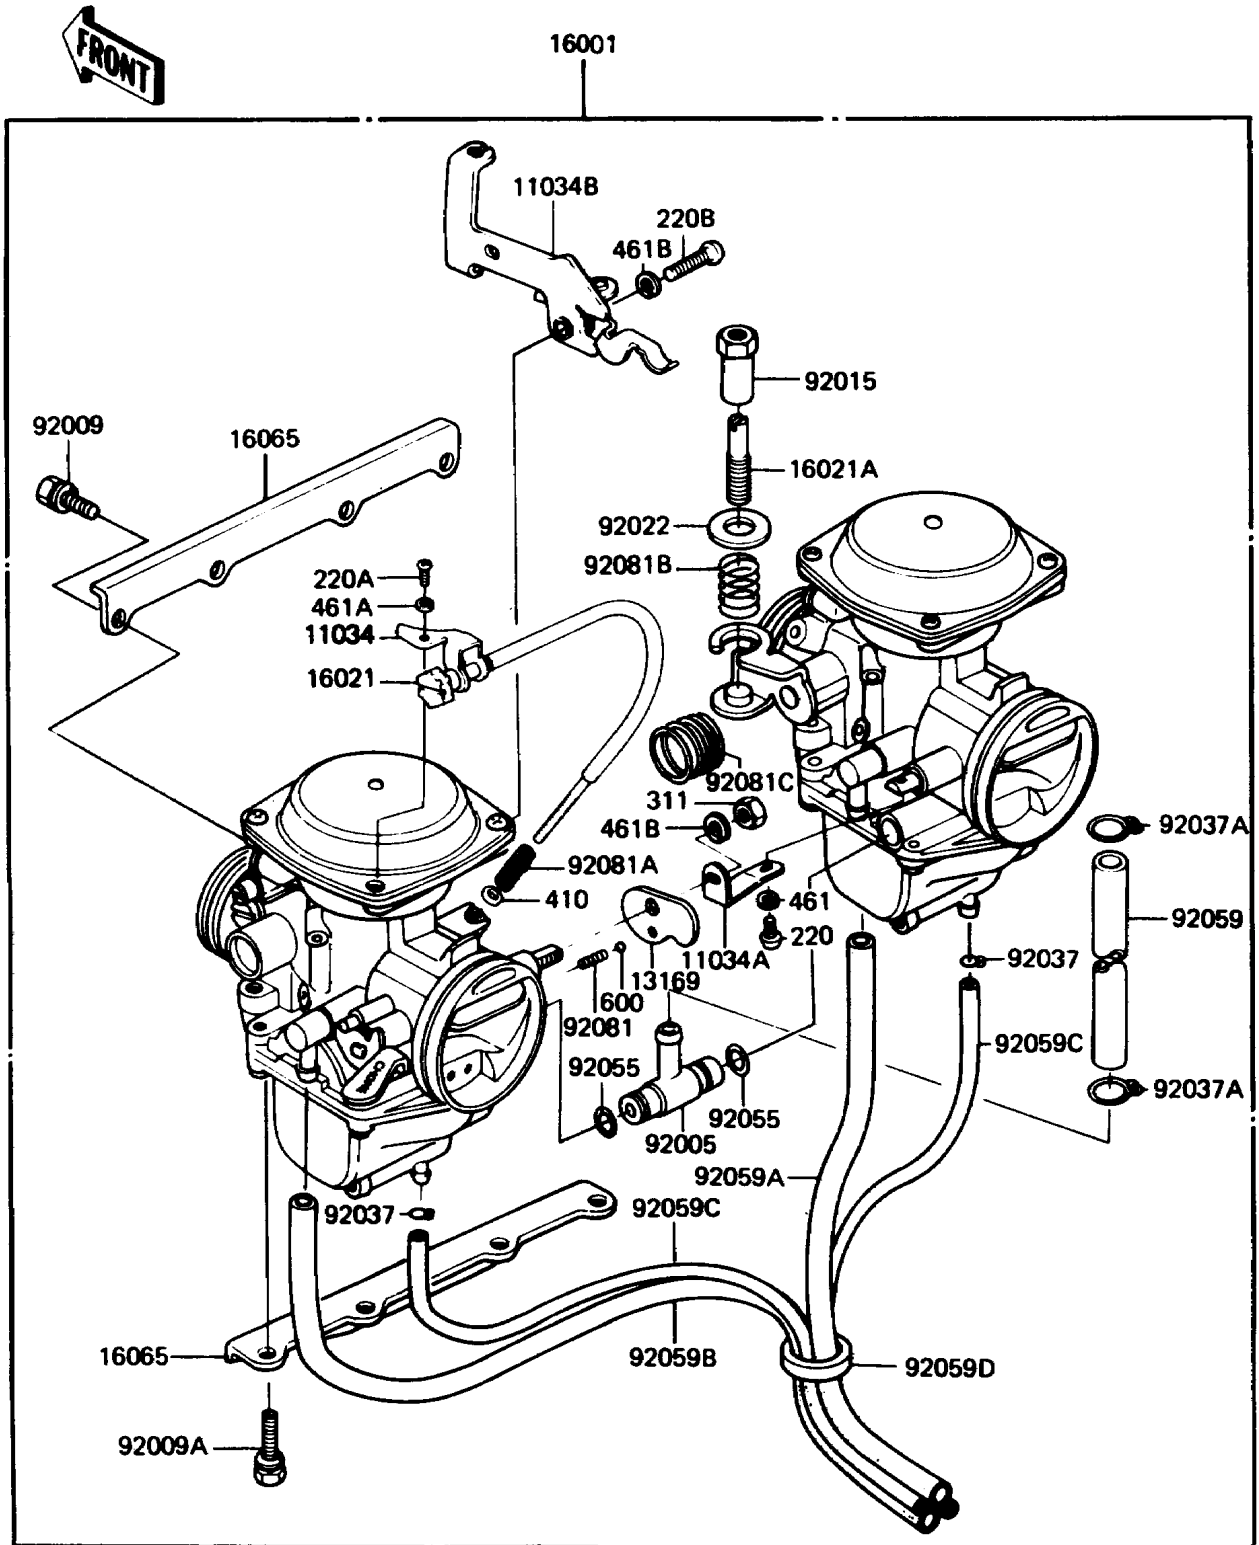

1988 LTD PARTS DIAGRAM

Carburetor

E1611-0025

1988 LTD PARTS LIST

Carburetor

ITEM NAME	PART NUMBER	QUANTITY
BRACKET,STOP SCREW (Ref # 11034)	11034-1202	1
BRACKET,CHOKE LEVER (Ref # 11034A)	11034-1203	1
BRACKET,THROTTLE CABLE (Ref # 11034B)	11034-1826	1
PLATE,CHOKE LINK (Ref # 13169)	13169-1151	1
CARBURETOR (Ref # 16001)	16001-1363	1
SCREW-THROTTLE STOP (Ref # 16021)	16021-1007	1
SCREW-THROTTLE STOP (Ref # 16021A)	16021-1027	1
PLATE,STAY (Ref # 16065)	16065-1012	2
FITTING,FUEL HOSE (Ref # 92005)	92005-1032	1
BOLT,6X16 (Ref # 92009)	92009-1005	4
BOLT,6X22 (Ref # 92009A)	92009-1006	4
NUT,5MM (Ref # 92015)	92015-1118	1
WASHER (Ref # 92022)	92022-1204	1
CLAMP,TUBE (Ref # 92037)	92037-1142	2
CLAMP,TUBE (Ref # 92037A)	92037-1194	2
RING-O (Ref # 92055)	92055-1004	2
TUBE,5.3X10.5X200 (Ref # 92059)	92059-1001	1
TUBE,4.5X8X380 (Ref # 92059A)	92059-110	1
TUBE,4.5X8X450 (Ref # 92059B)	92059-1106	1
TUBE,3.5X6.5X330 (Ref # 92059C)	92059-111	2
TUBE,CLAMP (Ref # 92059D)	92059-1114	1
SPRING (Ref # 92081)	92081-1004	1
SPRING,STOP SCREW (Ref # 92081A)	92081-1062	1
SPRING (Ref # 92081B)	92081-1252	1
SPRING,THROTTLE RETURN (Ref # 92081C)	92081-1453	1
SCREW-PAN-CROS (Ref # 220)	220B0306	1
SCREW-PAN-CROS (Ref # 220A)	220B0410	1
SCREW-PAN-CROS (Ref # 220B)	220B0520	1
NUT-HEX (Ref # 311)	311B0500	1

1988 LTD PARTS LIST

Carburetor

ITEM NAME	PART NUMBER	QUANTITY
WASHER-PLAIN-SMALL,5MM (Ref # 410)	410B0500	1
WASHER-SPRING,3MM (Ref # 461)	461F0300	1
WASHER-SPRING,4MM (Ref # 461A)	461F0400	1
WASHER-SPRING,5MM (Ref # 461B)	461F0500	2
BALL-STEEL,1/8" (Ref # 600)	600A0400	1