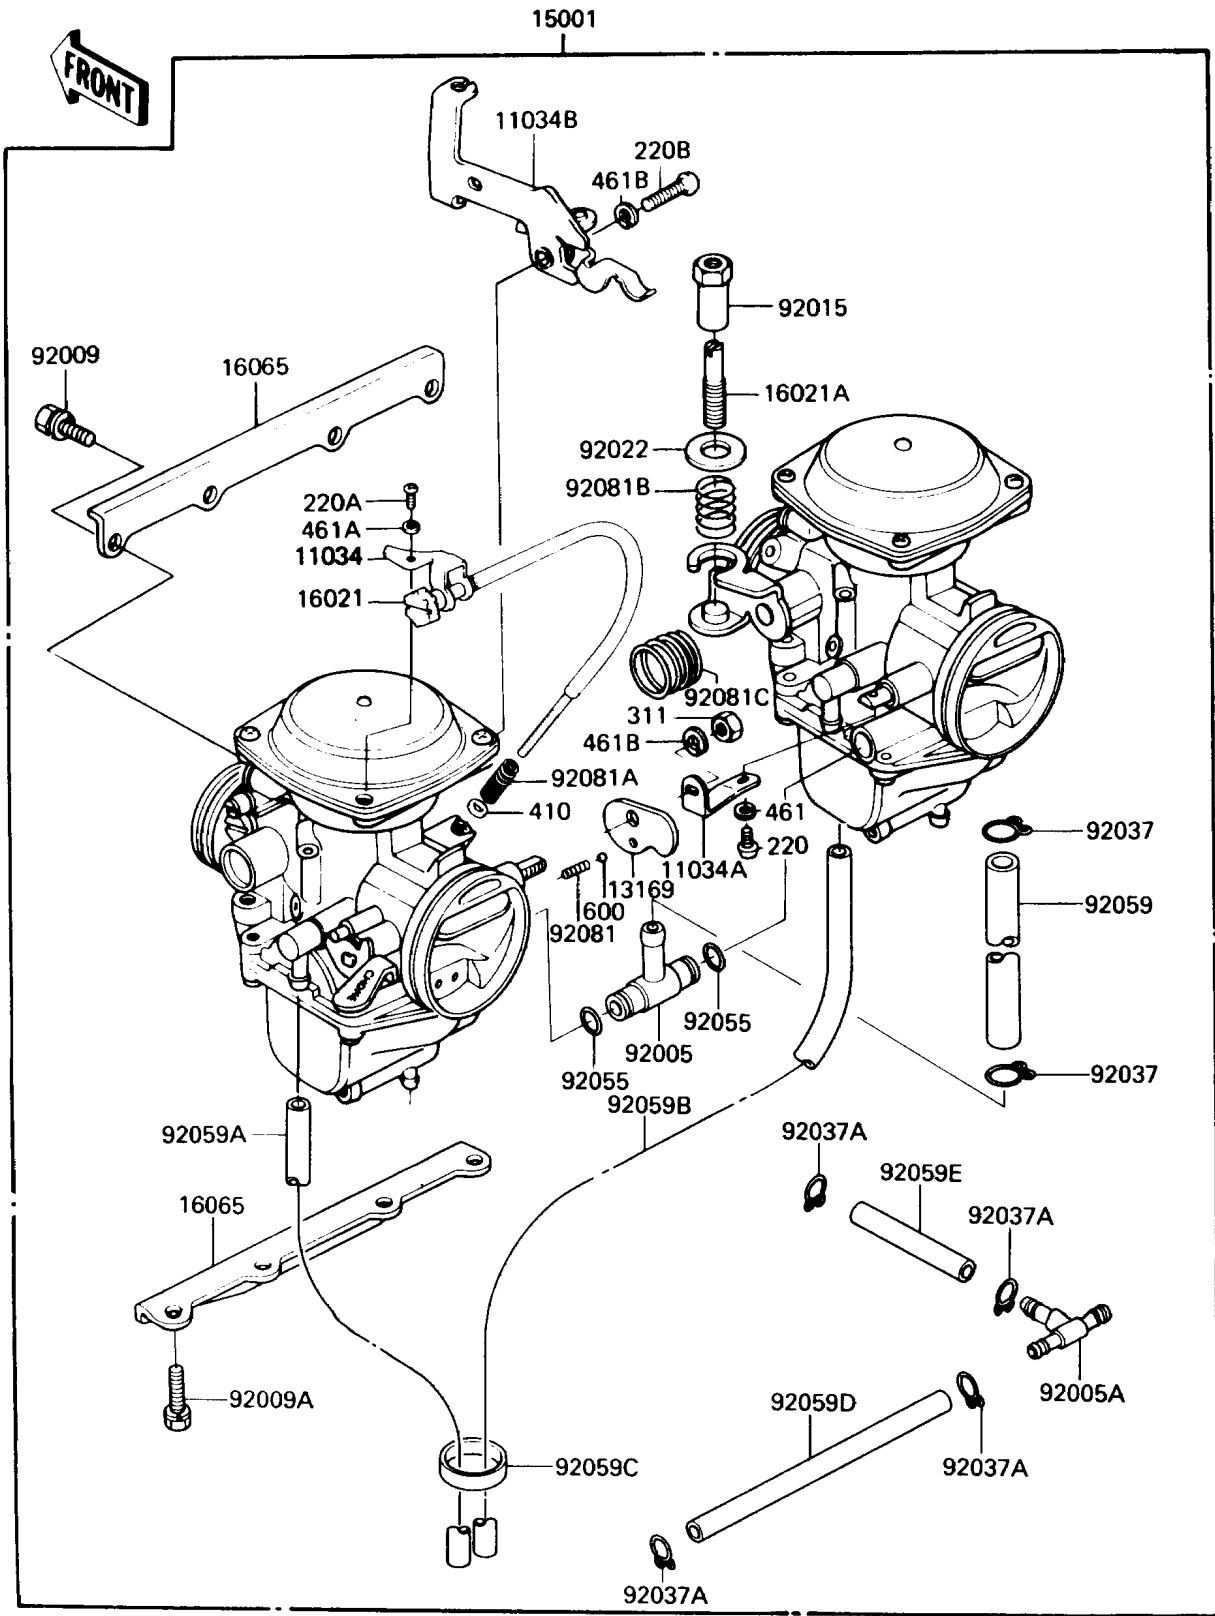

1987 LTD PARTS DIAGRAM

Carburetor

1987 LTD PARTS LIST

Carburetor

ITEM NAME	PART NUMBER	QUANTITY
BRACKET,STOP SCREW (Ref # 11034)	11034-1202	1
BRACKET,CHOKE LEVER (Ref # 11034A)	11034-1203	1
BRACKET,THROTTLE CABLE (Ref # 11034B)	11034-1826	1
PLATE,CHOKE LINK (Ref # 13169)	13169-1151	1
CARBURETOR-ASSY (Ref # 15001)	15001-1355	1
SCREW-THROTTLE STOP (Ref # 16021)	16021-1007	1
SCREW-THROTTLE STOP (Ref # 16021A)	16021-1027	1
PLATE,STAY (Ref # 16065)	16065-1012	2
FITTING,FUEL HOSE (Ref # 92005)	92005-1032	1
FITTING,FUEL,T-TYPE (Ref # 92005A)	92005-1112	1
BOLT,6X16 (Ref # 92009)	92009-1005	4
BOLT,6X22 (Ref # 92009A)	92009-1006	4
NUT,5MM (Ref # 92015)	92015-1118	1
WASHER (Ref # 92022)	92022-1204	1
CLAMP,TUBE (Ref # 92037)	92037-1194	2
CLAMP,TUBE (Ref # 92037A)	92037-1477	4
RING-O (Ref # 92055)	92055-1004	2
TUBE,5.3X10.5X200 (Ref # 92059)	92059-1001	1
TUBE,4.5X8X450 (Ref # 92059A)	92059-1106	1
TUBE,4.5X8X360 (Ref # 92059B)	92059-1107	1
TUBE,CLAMP (Ref # 92059C)	92059-1114	1
TUBE,5X9X180 (Ref # 92059D)	92059-1377	1
TUBE,5X9X90 (Ref # 92059E)	92059-1627	1
SPRING (Ref # 92081)	92081-1004	1
SPRING,STOP SCREW (Ref # 92081A)	92081-1062	1
SPRING (Ref # 92081B)	92081-1252	1
SPRING,THROTTLE RETURN (Ref # 92081C)	92081-1453	1
SCREW-PAN-CROS (Ref # 220)	220B0306	1
SCREW-PAN-CROS (Ref # 220A)	220B0410	1

1987 LTD PARTS LIST

Carburetor

ITEM NAME	PART NUMBER	QUANTITY
SCREW-PAN-CROS (Ref # 220B)	220B0520	1
NUT-HEX (Ref # 311)	311B0500	1
WASHER-PLAIN-SMALL,5MM (Ref # 410)	410B0500	1
WASHER-SPRING,3MM (Ref # 461)	461F0300	1
WASHER-SPRING,4MM (Ref # 461A)	461F0400	1
WASHER-SPRING,5MM (Ref # 461B)	461F0500	1
BALL-STEEL,1/8" (Ref # 600)	600A0400	1