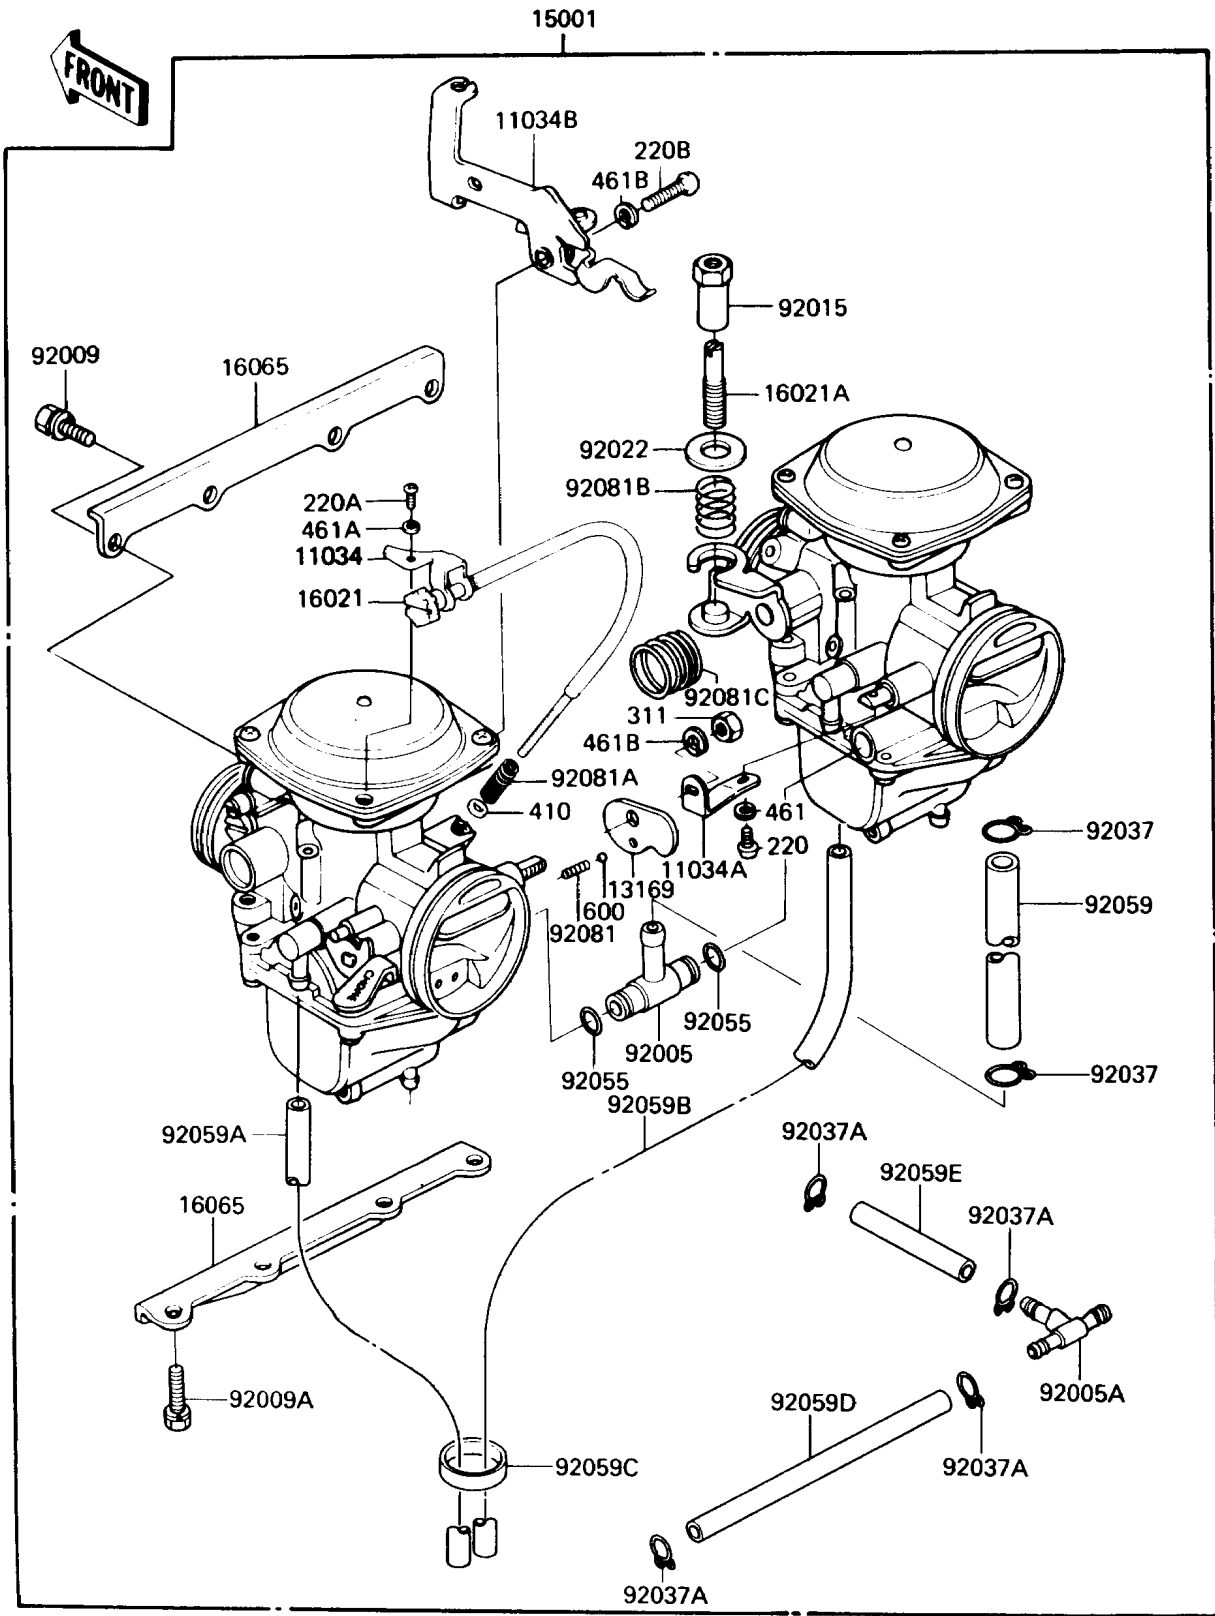

1988 LTD PARTS DIAGRAM

Carburetor

1988 LTD PARTS LIST

Carburetor

ITEM NAME	PART NUMBER	QUANTITY
BRACKET,STOP SCREW (Ref # 11034)	11034-1202	1
BRACKET,CHOKE LEVER (Ref # 11034A)	11034-1203	1
BRACKET,THROTTLE CABLE (Ref # 11034B)	11034-1826	1
PLATE,CHOKE LINK (Ref # 13169)	13169-1151	1
CARBURETOR-ASSY (Ref # 15001)	15001-1355	1
SCREW-THROTTLE STOP (Ref # 16021)	16021-1007	1
SCREW-THROTTLE STOP (Ref # 16021A)	16021-1027	1
PLATE,STAY (Ref # 16065)	16065-1012	2
FITTING,FUEL HOSE (Ref # 92005)	92005-1032	1
FITTING,FUEL,T-TYPE (Ref # 92005A)	92005-1112	1
BOLT,6X16 (Ref # 92009)	92009-1005	4
BOLT,6X22 (Ref # 92009A)	92009-1006	4
NUT,5MM (Ref # 92015)	92015-1118	1
WASHER (Ref # 92022)	92022-1204	1
CLAMP,TUBE (Ref # 92037)	92037-1194	2
CLAMP,TUBE (Ref # 92037A)	92037-1477	4
RING-O (Ref # 92055)	92055-1004	2
TUBE,5.3X10.5X200 (Ref # 92059)	92059-1001	1
TUBE,4.5X8X450 (Ref # 92059A)	92059-1106	1
TUBE,4.5X8X360 (Ref # 92059B)	92059-1107	1
TUBE,CLAMP (Ref # 92059C)	92059-1114	1
TUBE,5X9X180 (Ref # 92059D)	92059-1377	1
TUBE,5X9X90 (Ref # 92059E)	92059-1627	1
SPRING (Ref # 92081)	92081-1004	1
SPRING,STOP SCREW (Ref # 92081A)	92081-1062	1
SPRING (Ref # 92081B)	92081-1252	1
SPRING,THROTTLE RETURN (Ref # 92081C)	92081-1453	1
SCREW-PAN-CROS (Ref # 220)	220B0306	1
SCREW-PAN-CROS (Ref # 220A)	220B0410	1

1988 LTD PARTS LIST

Carburetor

ITEM NAME	PART NUMBER	QUANTITY
SCREW-PAN-CROS (Ref # 220B)	220B0520	1
NUT-HEX (Ref # 311)	311B0500	1
WASHER-PLAIN-SMALL,5MM (Ref # 410)	410B0500	1
WASHER-SPRING,3MM (Ref # 461)	461F0300	1
WASHER-SPRING,4MM (Ref # 461A)	461F0400	1
WASHER-SPRING,5MM (Ref # 461B)	461F0500	1
BALL-STEEL,1/8" (Ref # 600)	600A0400	1