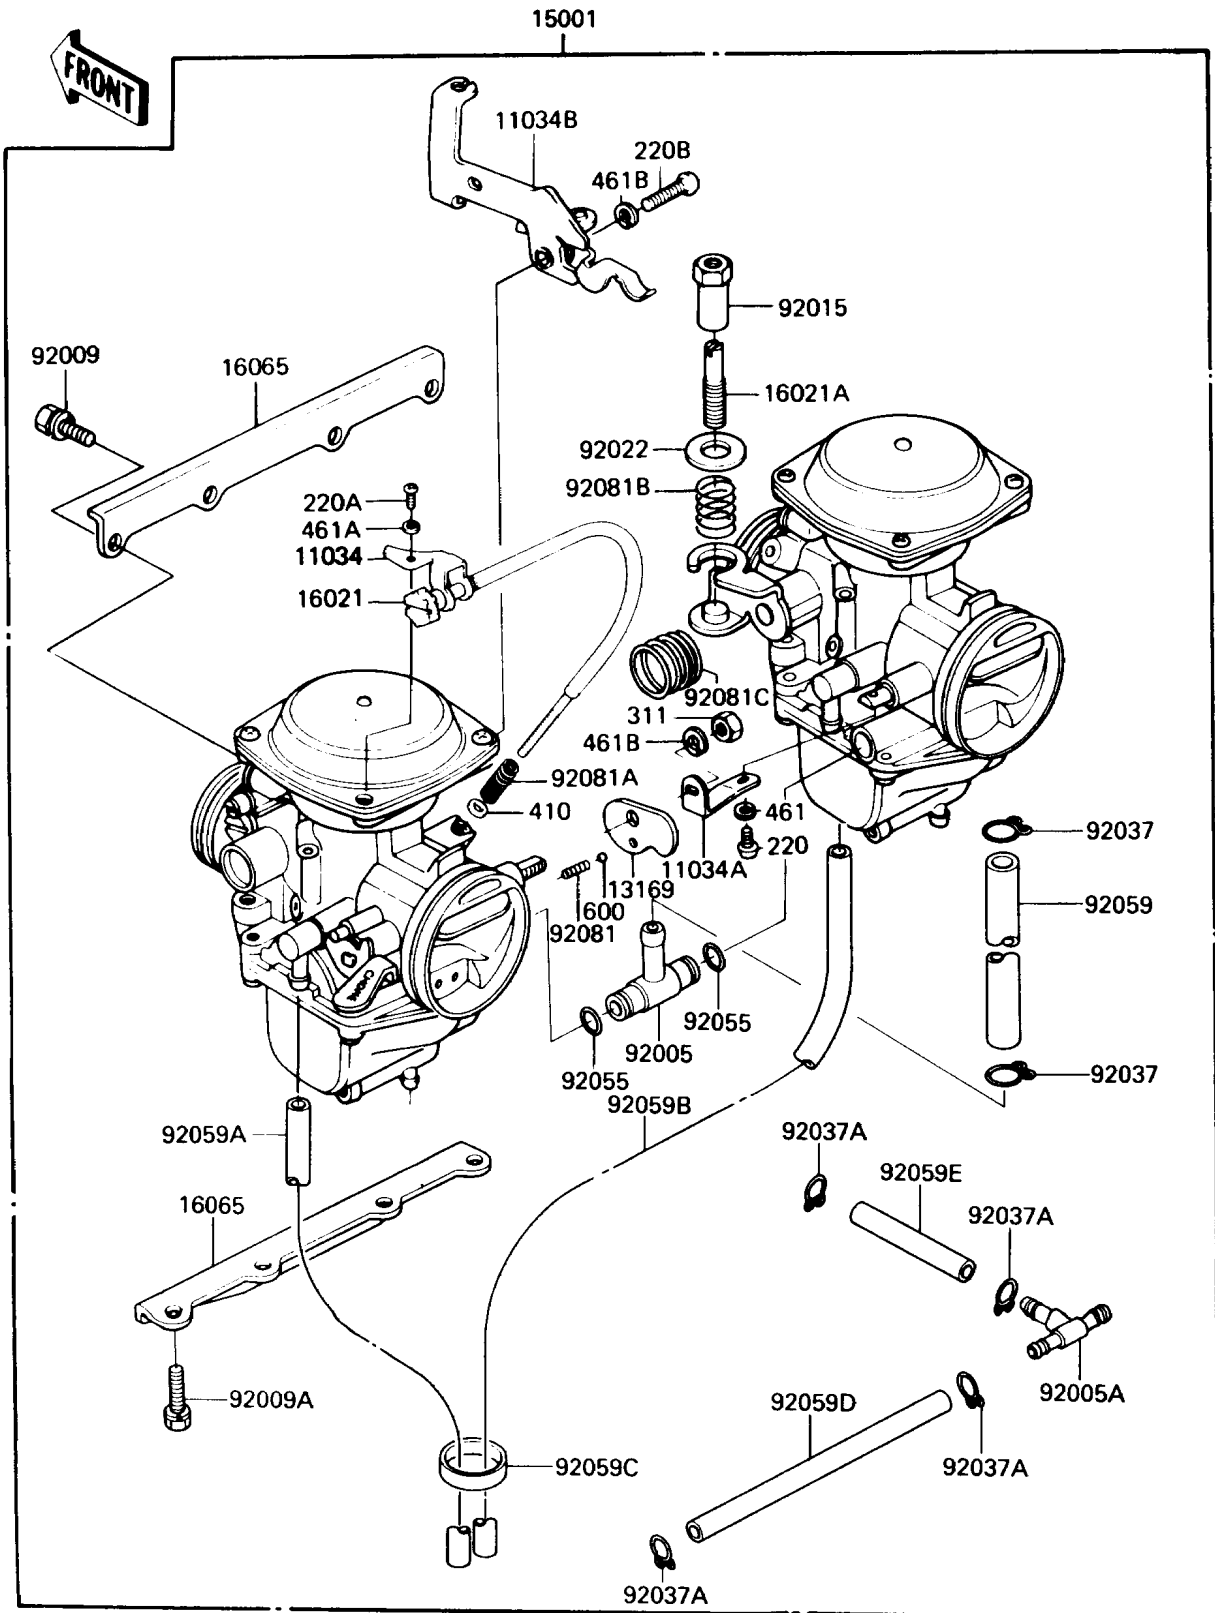

1988 LTD PARTS DIAGRAM

Carburetor

1988 LTD PARTS LIST

Carburetor

ITEM NAME	PART NUMBER	QUANTITY
BRACKET,STOP SCREW (Ref # 11034)	11034-1202	1
BRACKET,CHOKE LEVER (Ref # 11034A)	11034-1203	1
BRACKET,THROTTLE CABLE (Ref # 11034B)	11034-1826	1
PLATE,CHOKE LINK (Ref # 13169)	13169-1151	1
CARBURETOR-ASSY (Ref # 15001)	15001-1355	1
SCREW-THROTTLE STOP (Ref # 16021)	16021-1007	1
SCREW-THROTTLE STOP (Ref # 16021A)	16021-1027	1
PLATE,STAY (Ref # 16065)	16065-1012	2
FITTING,FUEL HOSE (Ref # 92005)	92005-1032	1
FITTING,FUEL,T-TYPE (Ref # 92005A)	92005-1112	1
BOLT,6X16 (Ref # 92009)	92009-1005	4
BOLT,6X22 (Ref # 92009A)	92009-1006	4
NUT,5MM (Ref # 92015)	92015-1118	1
WASHER (Ref # 92022)	92022-1204	1
CLAMP,TUBE (Ref # 92037)	92037-1194	2
CLAMP,TUBE (Ref # 92037A)	92037-1477	4
RING-O (Ref # 92055)	92055-1004	2
TUBE,5.3X10.5X200 (Ref # 92059)	92059-1001	1
TUBE,4.5X8X450 (Ref # 92059A)	92059-1106	1
TUBE,4.5X8X360 (Ref # 92059B)	92059-1107	1
TUBE,CLAMP (Ref # 92059C)	92059-1114	1
TUBE,5X9X180 (Ref # 92059D)	92059-1377	1
TUBE,5X9X90 (Ref # 92059E)	92059-1627	1
SPRING (Ref # 92081)	92081-1004	1
SPRING,STOP SCREW (Ref # 92081A)	92081-1062	1
SPRING (Ref # 92081B)	92081-1252	1
SPRING,THROTTLE RETURN (Ref # 92081C)	92081-1453	1
SCREW-PAN-CROS (Ref # 220)	220B0306	1
SCREW-PAN-CROS (Ref # 220A)	220B0410	1

1988 LTD PARTS LIST

Carburetor

ITEM NAME	PART NUMBER	QUANTITY
SCREW-PAN-CROS (Ref # 220B)	220B0520	1
NUT-HEX (Ref # 311)	311B0500	1
WASHER-PLAIN-SMALL,5MM (Ref # 410)	410B0500	1
WASHER-SPRING,3MM (Ref # 461)	461F0300	1
WASHER-SPRING,4MM (Ref # 461A)	461F0400	1
WASHER-SPRING,5MM (Ref # 461B)	461F0500	1
BALL-STEEL,1/8" (Ref # 600)	600A0400	1