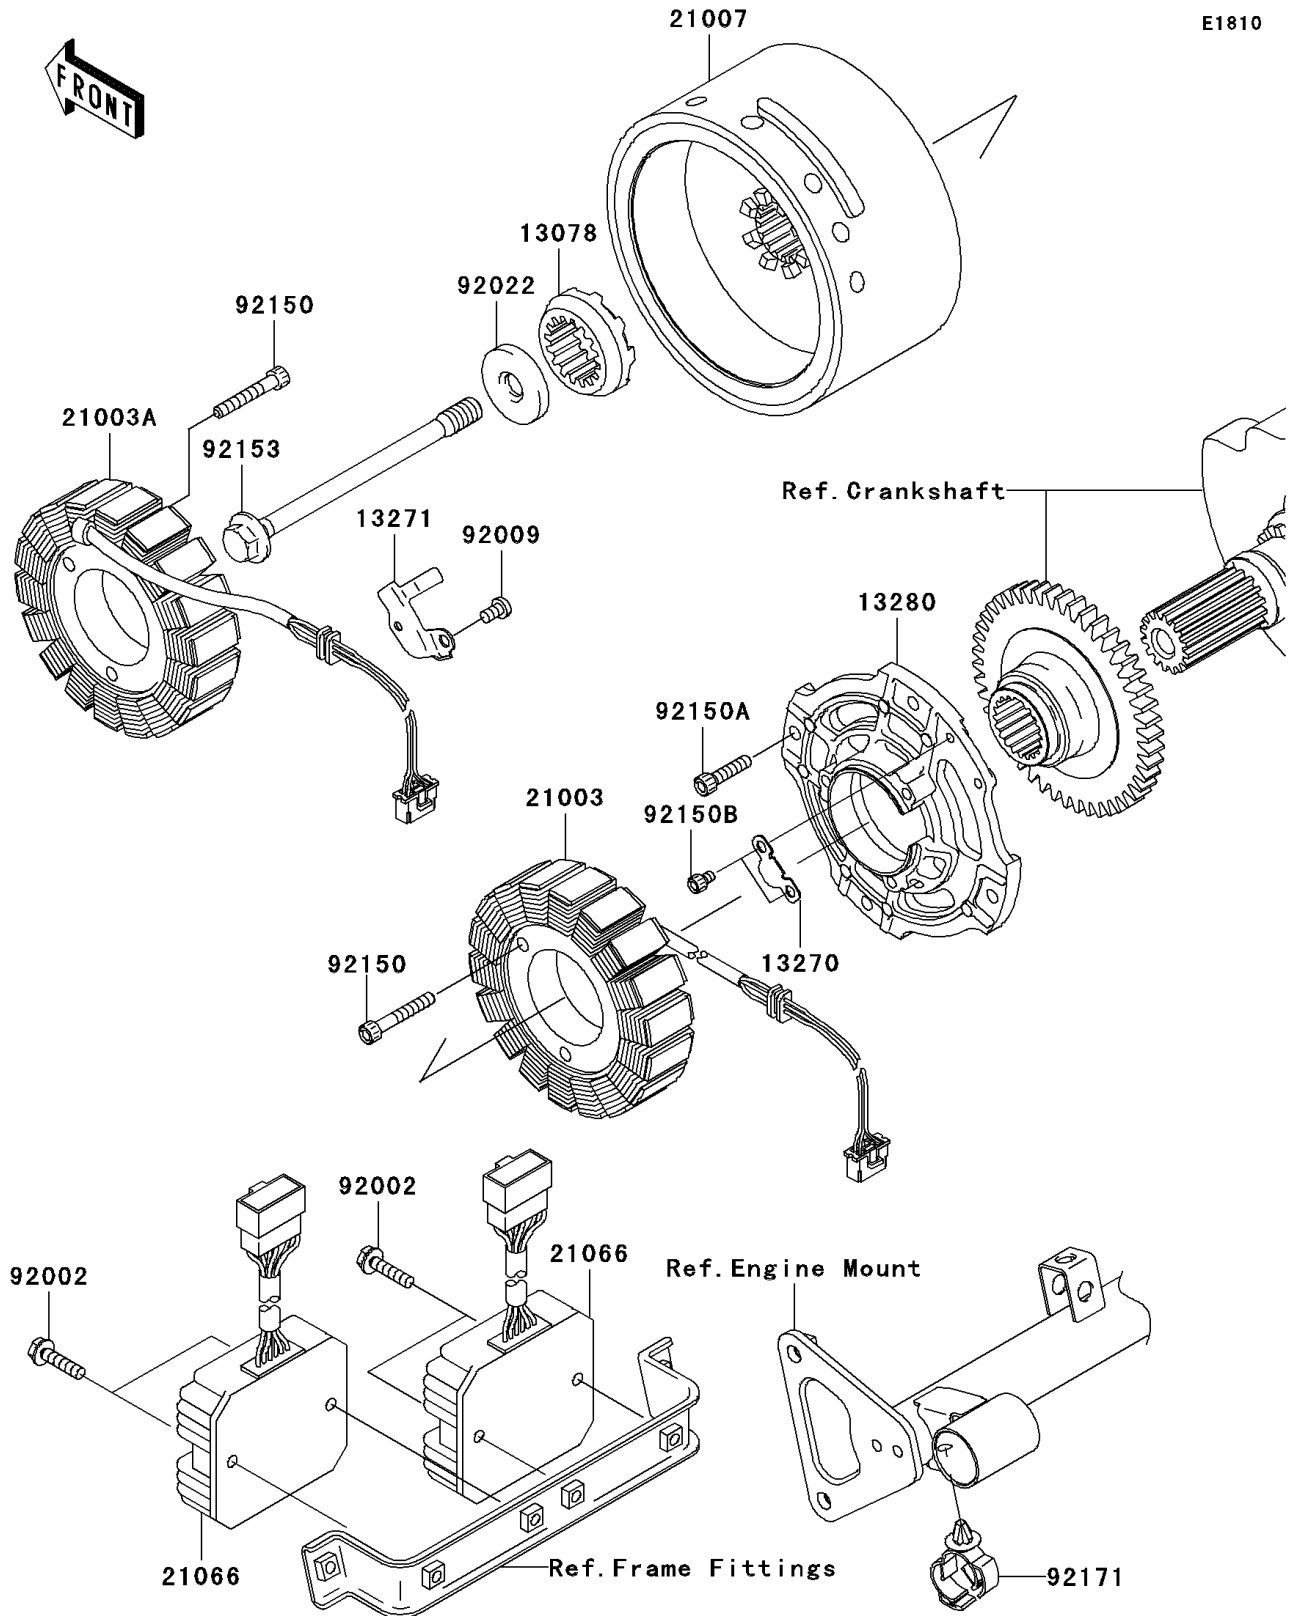

2006 Vulcan 1600 Classic PARTS DIAGRAM

Generator

E1810

2006 Vulcan 1600 Classic PARTS LIST

Generator

ITEM NAME	PART NUMBER	QUANTITY
RATCHET (Ref # 13078)	13078-1066	1
PLATE (Ref # 13270)	13270-1925	1
PLATE (Ref # 13271)	13271-1325	1
HOLDER (Ref # 13280)	13280-1069	1
STATOR,INNER (Ref # 21003)	21003-0007	1
STATOR,OUTER (Ref # 21003A)	21003-0008	1
ROTOR (Ref # 21007)	21007-1369	1
REGULATOR-VOLTAGE (Ref # 21066)	21066-1106	2
BOLT,FLANGED,6X25 (Ref # 92002)	92002-1086	4
SCREW (Ref # 92009)	92009-1768	1
WASHER,12X40X6 (Ref # 92022)	92022-1904	1
BOLT,SOCKET,6X35 (Ref # 92150)	92150-1484	6
BOLT,SOCKET,6X22 (Ref # 92150A)	92150-1654	4
BOLT,5X8 (Ref # 92150B)	92150-1955	2
BOLT,12X154 (Ref # 92153)	92153-1105	1
CLAMP,CLIP,DIA=20 (Ref # 92171)	92171-0068	1