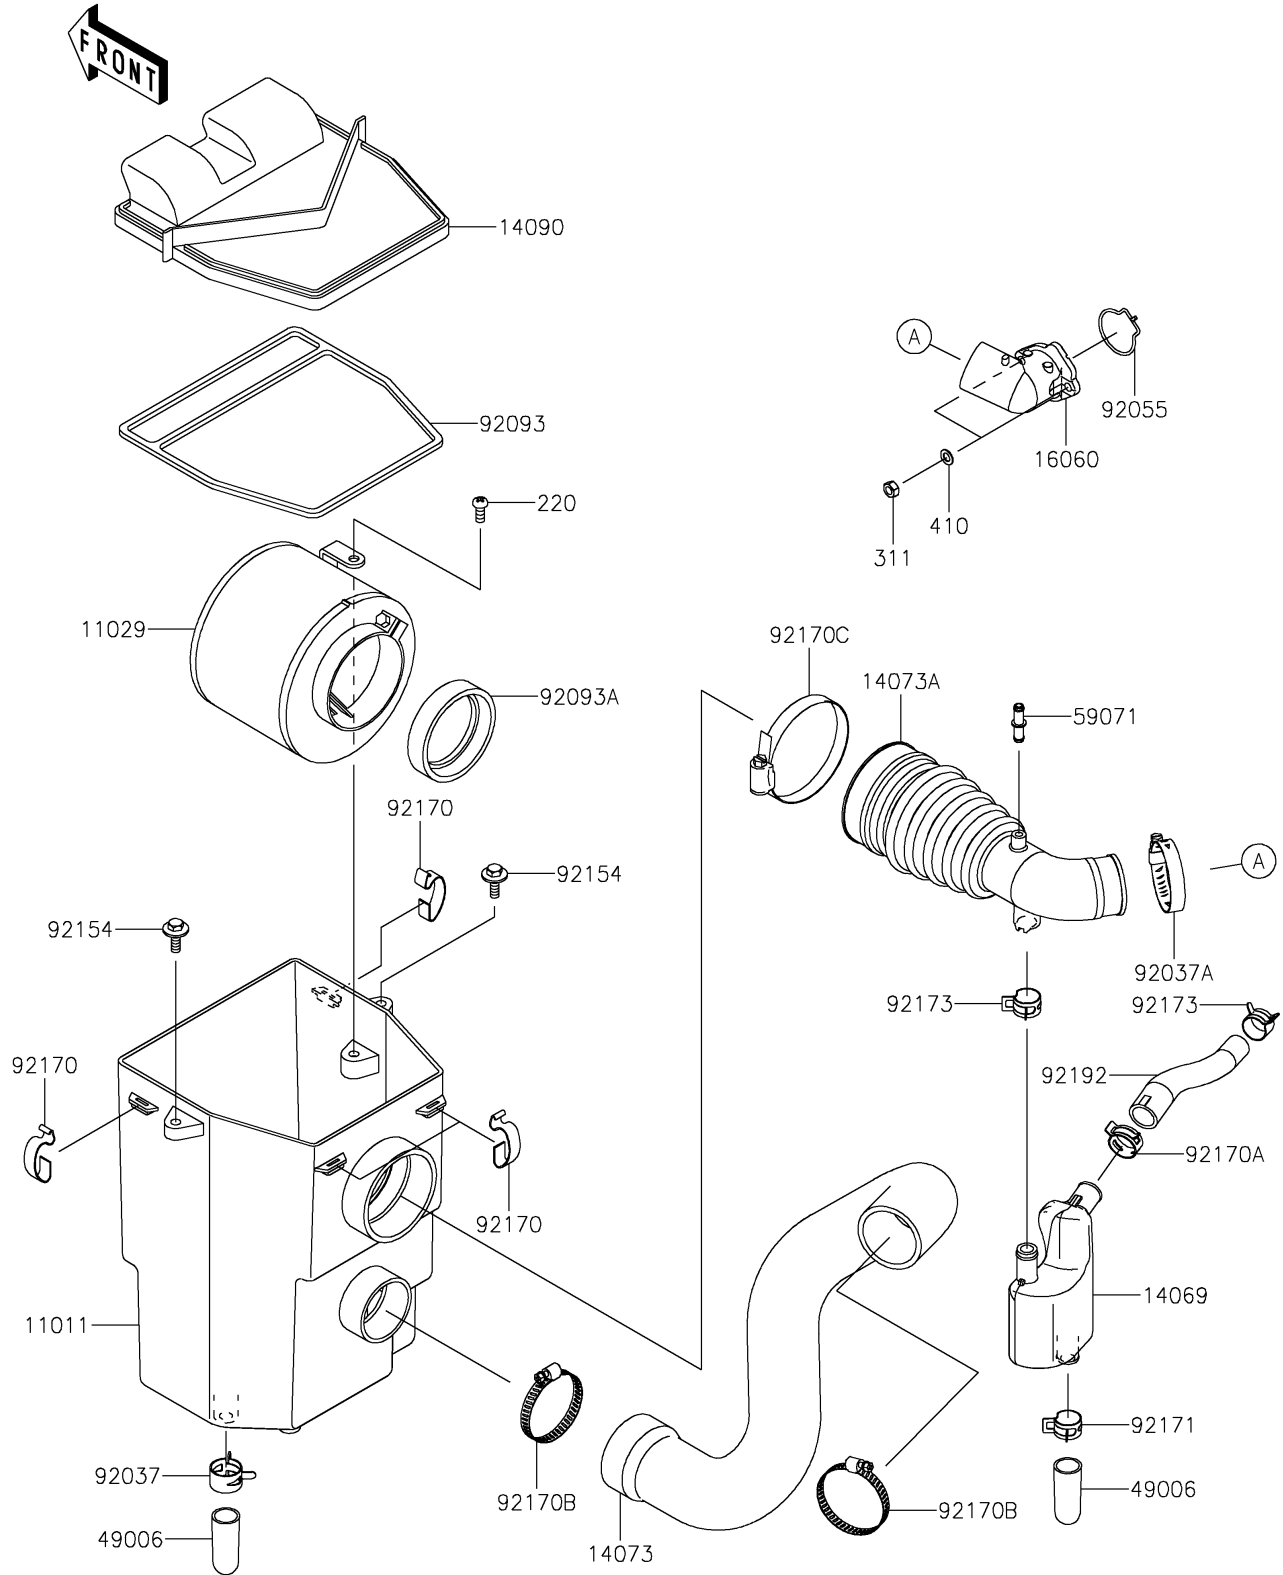

2021 MULE SX™ 4x4 XC CAMO FI PARTS DIAGRAM

Air Cleaner

E1130

2021 MULE SX™ 4x4 XC CAMO FI PARTS LIST

Air Cleaner

ITEM NAME	PART NUMBER	QUANTITY
CASE-AIR FILTER (Ref # 11011)	11011-1367	1
ELEMENT-ASSY-AIR FILTER (Ref # 11029)	11029-1004	1
BREATHER (Ref # 14069)	14069-0030	1
DUCT,FRAME-AIR FILTER (Ref # 14073)	14073-0072	1
DUCT,AIR FILTER-IN.PIPE (Ref # 14073A)	14073-0893	1
COVER,AIR FILTER (Ref # 14090)	14090-1106	1
PIPE-INTAKE (Ref # 16060)	16060-0752	1
BOOT (Ref # 49006)	49006-1351	2
JOINT (Ref # 59071)	59071-3717	1
CLAMP,HOSE CLIP (Ref # 92037)	92037-1460	1
CLAMP (Ref # 92037A)	92037-506	1
RING-O,PIPE-TB (Ref # 92055)	92055-0901	1
SEAL,AIR FILTER (Ref # 92093)	92093-1241	1
SEAL,DUST (Ref # 92093A)	92093-1322	1
BOLT,WP,6X20 (Ref # 92154)	92154-1516	2
CLAMP,AIR FILTER (Ref # 92170)	92170-1211	4
CLAMP (Ref # 92170A)	92170-1640	1
CLAMP (Ref # 92170B)	92170-1674	2
CLAMP (Ref # 92170C)	92170-1679	1
CLAMP (Ref # 92171)	92171-1277	1
CLAMP (Ref # 92173)	92173-7003	2
TUBE,BREATHER (Ref # 92192)	92192-1935	1
SCREW-PAN-CROS,6X14 (Ref # 220)	220AA0614	1
NUT-HEX,6MM (Ref # 311)	311AA0600	2
WASHER-PLAIN-SMALL (Ref # 410)	410AA0600	2