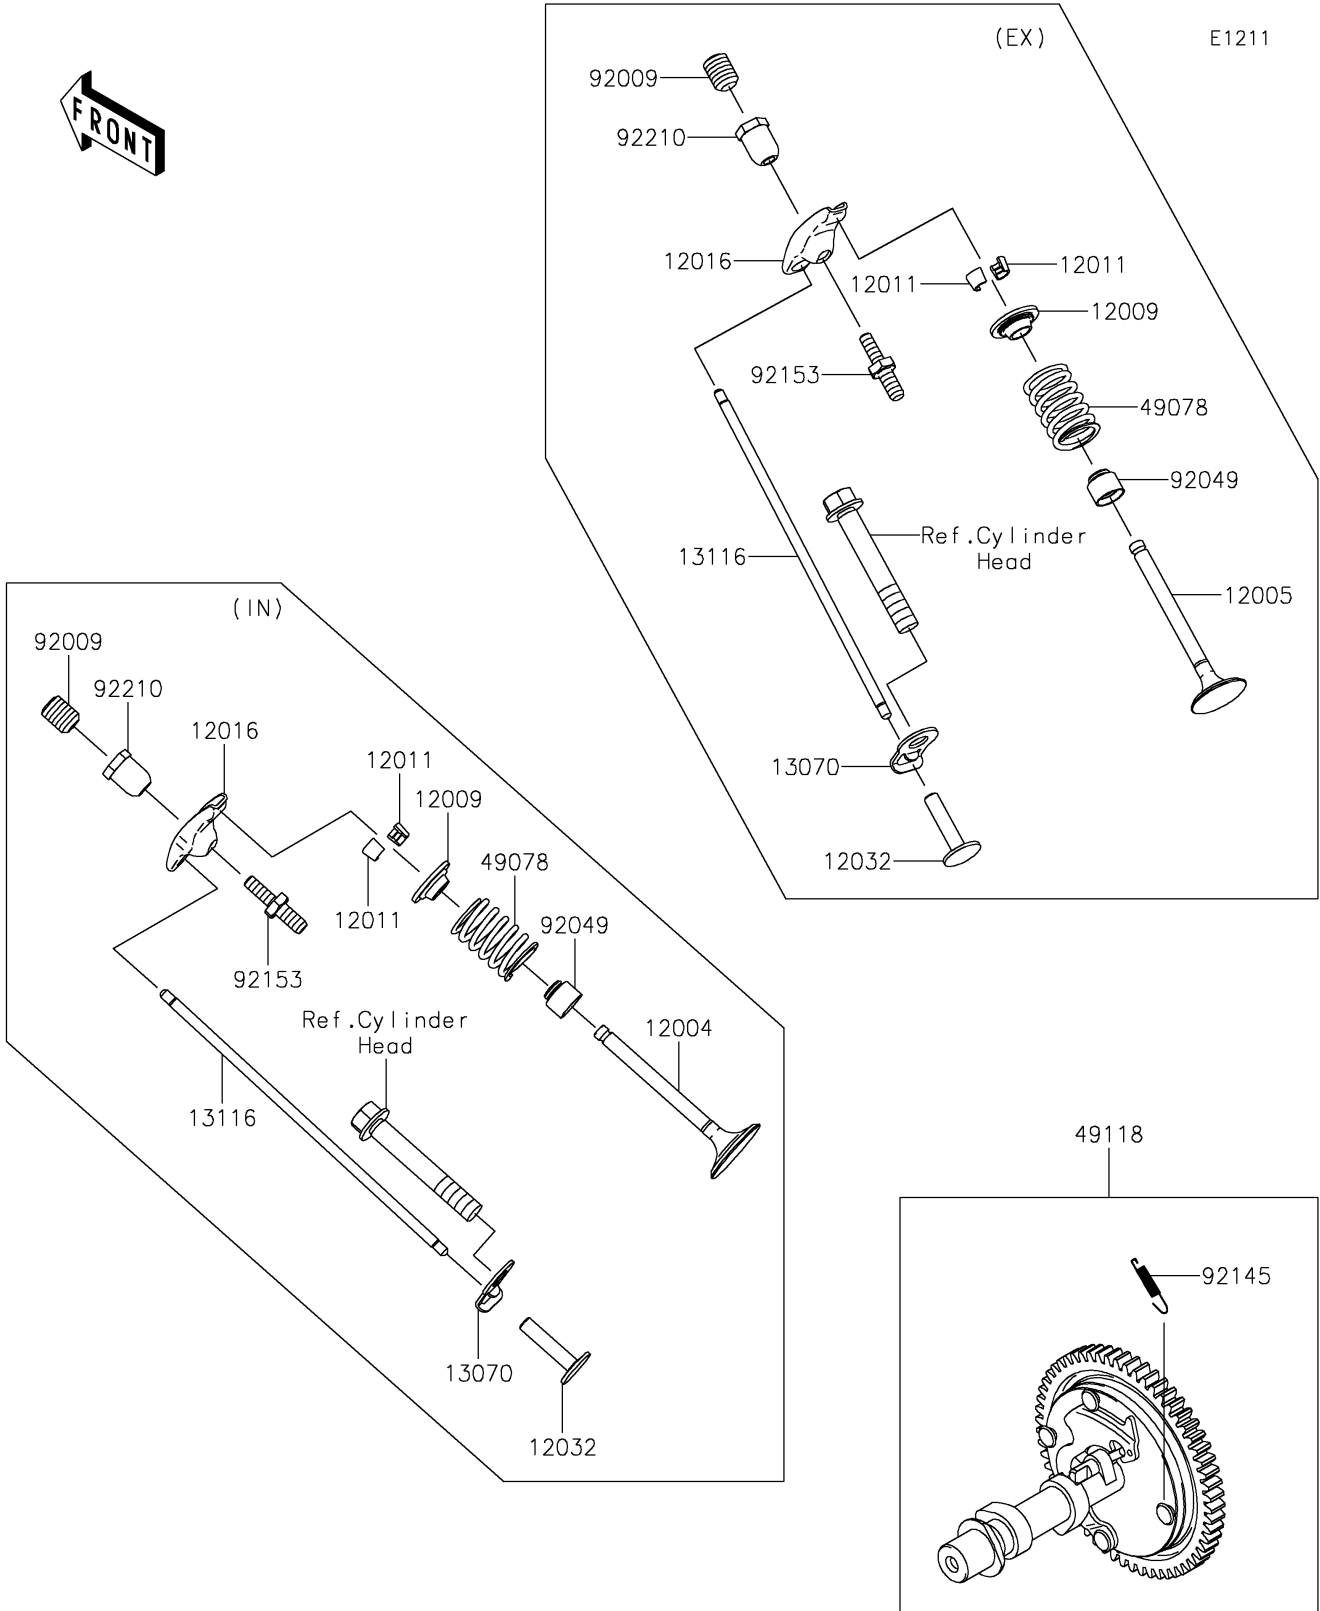

2021 MULE SX™ 4x4 XC CAMO FI PARTS DIAGRAM

Valve(s)/Camshaft(s)

2021 MULE SX™ 4x4 XC CAMO FI PARTS LIST

Valve(s)/Camshaft(s)

ITEM NAME	PART NUMBER	QUANTITY
VALVE-INTAKE (Ref # 12004)	12004-7004	1
VALVE-EXHAUST (Ref # 12005)	12005-7013	1
RETAINER-VALVE SPRING (Ref # 12009)	12009-7004	2
COLLET (Ref # 12011)	12011-2052	4
ARM-ROCKER (Ref # 12016)	12016-7007	2
TAPPET (Ref # 12032)	12032-7001	2
GUIDE,ROD-PUSH (Ref # 13070)	13070-7012	2
ROD-PUSH (Ref # 13116)	13116-7004	2
SPRING-ENGINE VALVE (Ref # 49078)	49078-7003	2
CAMSHAFT-COMP (Ref # 49118)	49118-0873	1
SCREW (Ref # 92009)	92009-2341	2
SEAL-OIL,7X15X13 (Ref # 92049)	92049-7020	2
SPRING (Ref # 92145)	92145-1653	1
BOLT (Ref # 92153)	92153-7019	2
NUT,M6 (Ref # 92210)	92210-7033	2