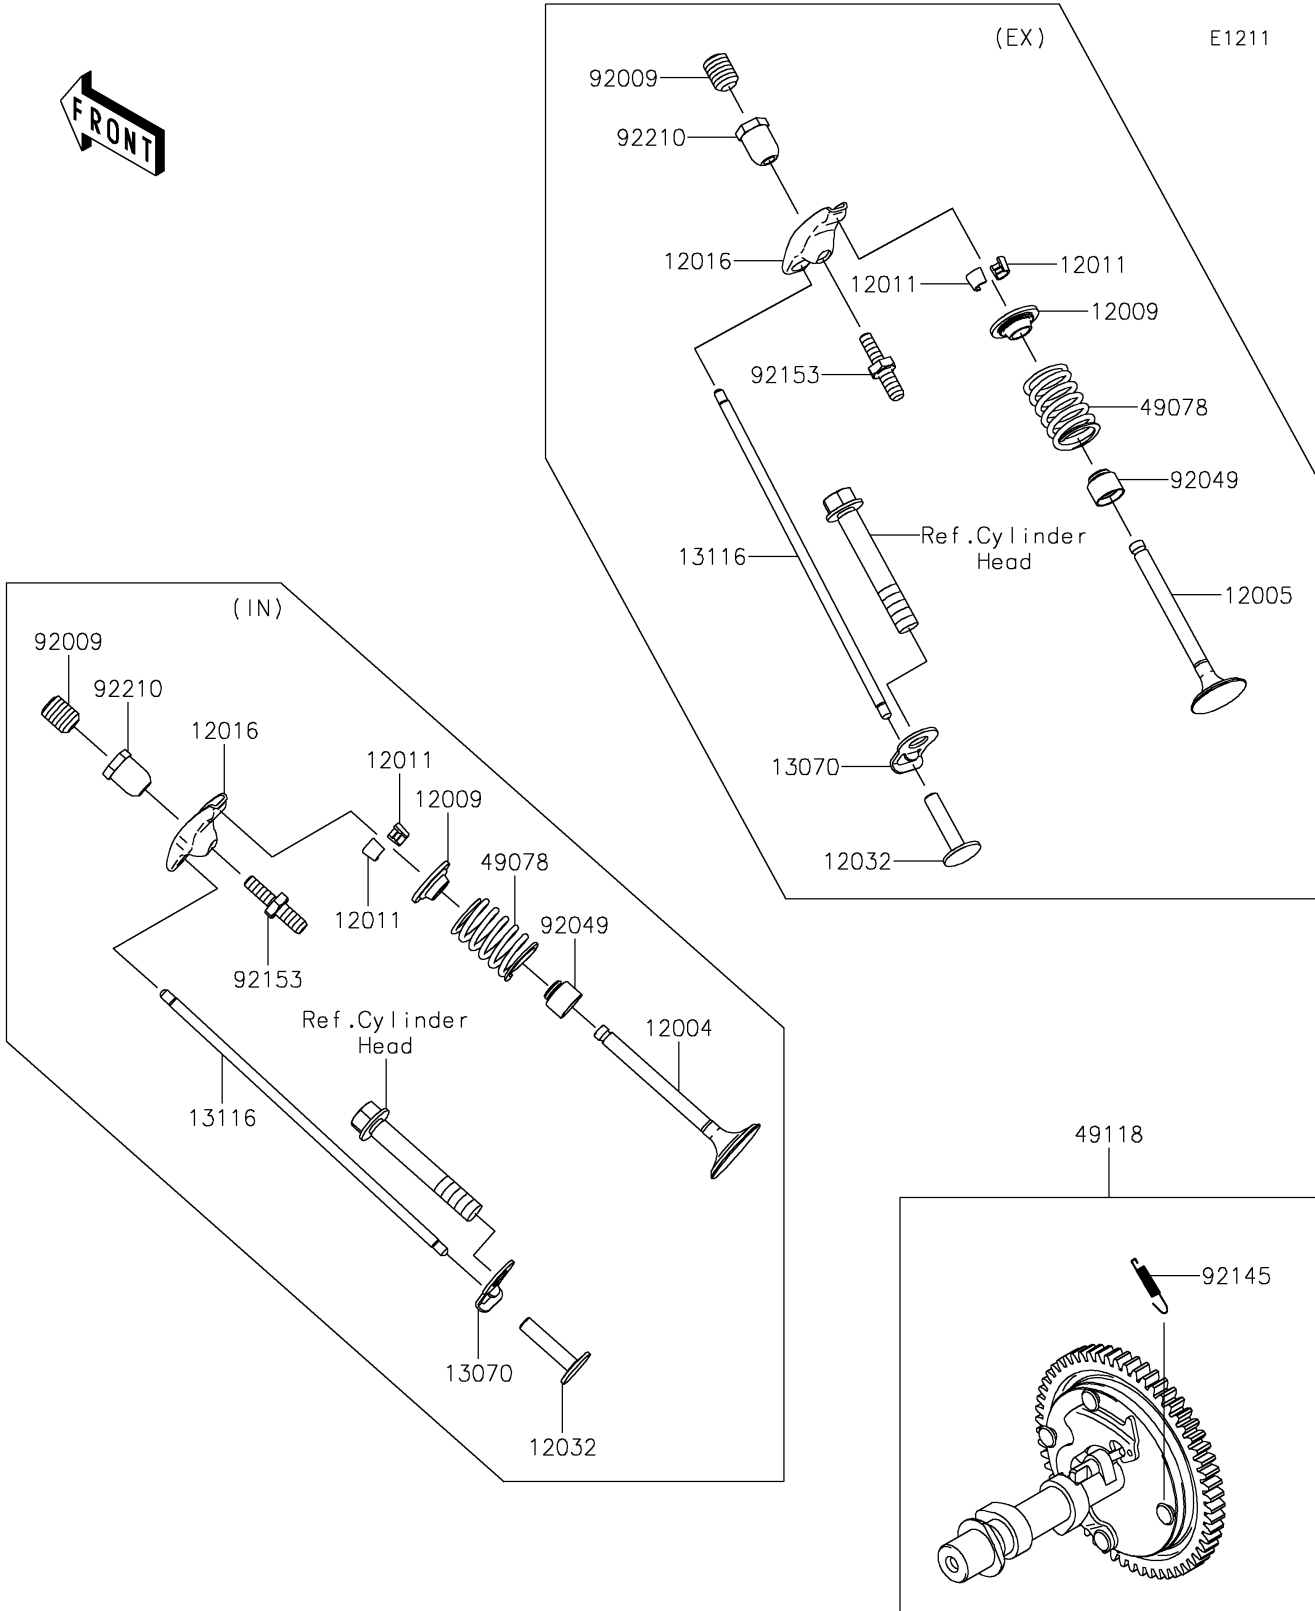

2021 MULE SX™ 4x4 XC CAMO FI PARTS DIAGRAM

Valve(s)/Camshaft(s)

2021 MULE SX™ 4x4 XC CAMO FI PARTS LIST

Valve(s)/Camshaft(s)

ITEM NAME	PART NUMBER	QUANTITY
VALVE-INTAKE (Ref # 12004)	12004-7004	1
VALVE-EXHAUST (Ref # 12005)	12005-7013	1
RETAINER-VALVE SPRING (Ref # 12009)	12009-7004	2
COLLET (Ref # 12011)	12011-2052	4
ARM-ROCKER (Ref # 12016)	12016-7007	2
TAPPET (Ref # 12032)	12032-7001	2
GUIDE,ROD-PUSH (Ref # 13070)	13070-7012	2
ROD-PUSH (Ref # 13116)	13116-7004	2
SPRING-ENGINE VALVE (Ref # 49078)	49078-7003	2
CAMSHAFT-COMP (Ref # 49118)	49118-0873	1
SCREW (Ref # 92009)	92009-2341	2
SEAL-OIL,7X15X13 (Ref # 92049)	92049-7020	2
SPRING (Ref # 92145)	92145-1653	1
BOLT (Ref # 92153)	92153-7019	2
NUT,M6 (Ref # 92210)	92210-7033	2