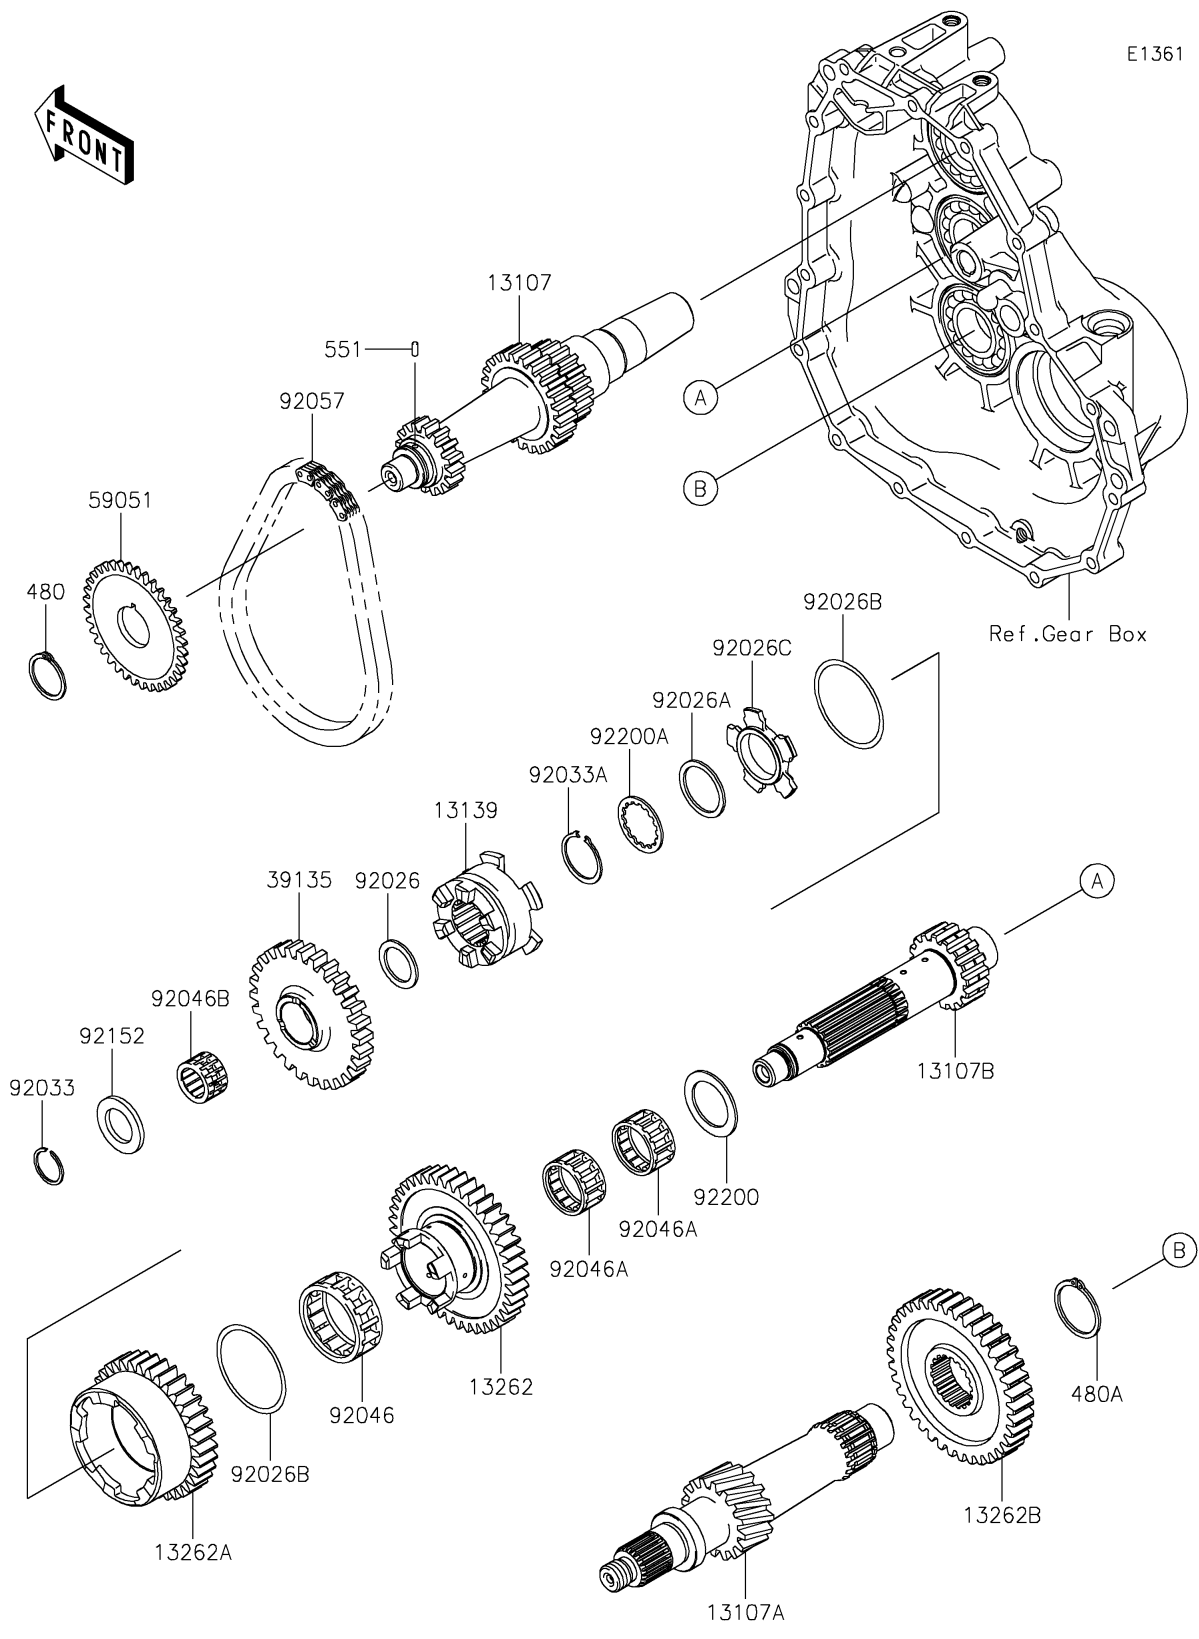

2021 MULE SX™ 4x4 XC CAMO FI PARTS DIAGRAM

Transmission

2021 MULE SX™ 4x4 XC CAMO FI PARTS LIST

Transmission

ITEM NAME	PART NUMBER	QUANTITY
SHAFT,FIRST,INPUT,16T&24T&19T (Ref # 13107)	13107-0039	1
SHAFT,THIRD,16T (Ref # 13107A)	13107-0088	1
SHAFT,2ND,17T (Ref # 13107B)	13107-0222	1
SHIFTER,FR/RR (Ref # 13139)	13139-0004	1
GEAR,LOW,41T (Ref # 13262)	13262-0106	1
GEAR,HIGH,35T (Ref # 13262A)	13262-0107	1
GEAR-TRANSMISSION SPUR,38T (Ref # 13262B)	13262-0742	1
SPROCKET-DRIVEN,30T (Ref # 39135)	39135-0001	1
GEAR-SPUR,37T (Ref # 59051)	59051-0049	1
SPACER,21.2X29X1.6 (Ref # 92026)	92026-1568	1
SPACER,28.2X34.5X1.6 (Ref # 92026A)	92026-1587	1
SPACER,48.2X54.3X1.0 (Ref # 92026B)	92026-1599	2
SPACER,HI&LOW (Ref # 92026C)	92026-1600	1
RING-SNAP,20MM (Ref # 92033)	92033-015	1
RING-SNAP,25.9X30.6X1.2 (Ref # 92033A)	92033-1037	1
BEARING-NEEDLE,HIGH GEAR (Ref # 92046)	92046-1276	1
BEARING-NEEDLE,FWF-283317 (Ref # 92046A)	92046-1278	2
BEARING-NEEDLE,REVERSE GEAR (Ref # 92046B)	92046-1279	1
CHAIN,REVERSE,23RH302-38ASM (Ref # 92057)	92057-0072	1
COLLAR,21.2X34.0X3.0 (Ref # 92152)	92152-0241	1
WASHER,28.2X40.0X1.6 (Ref # 92200)	92200-0090	1
WASHER,28.5X34.0X1.5 (Ref # 92200A)	92200-1240	1
CIRCLIP-TYPE-C,25MM (Ref # 480)	480J2500	1
CIRCLIP-TYPE-C,32MM (Ref # 480A)	480J3200	1
PIN-DOWEL,3X8 (Ref # 551)	551A0308	1