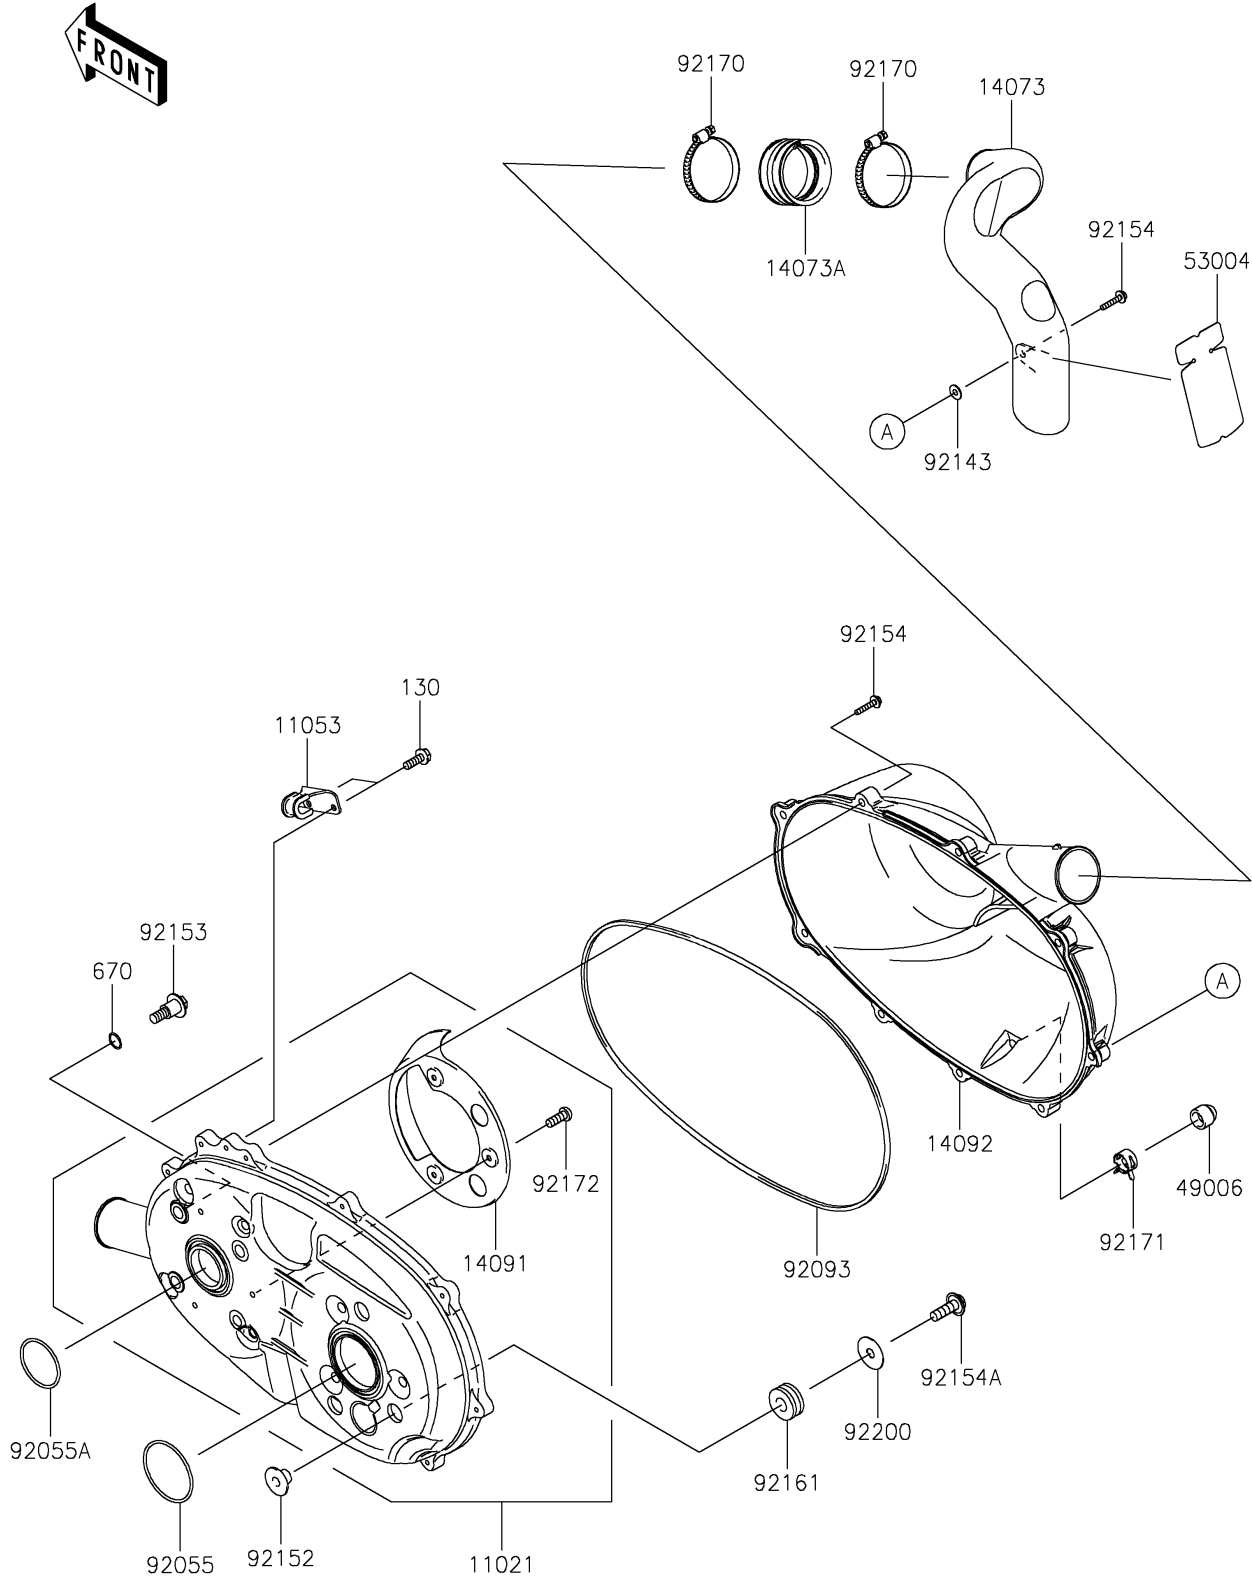

2021 MULE SX™ 4x4 XC CAMO FI PARTS DIAGRAM

Converter Cover

E1393

2021 MULE SX™ 4x4 XC CAMO FI PARTS LIST

Converter Cover

ITEM NAME	PART NUMBER	QUANTITY
CASE-ASSY,BELT CONVERTER (Ref # 11021)	11021-0023	1
BRACKET (Ref # 11053)	11053-1483	1
DUCT,EXHAUST (Ref # 14073)	14073-0287	1
DUCT,JOINT (Ref # 14073A)	14073-1775	1
COVER (Ref # 14091)	14091-0391	1
COVER,BELT CONVERTER (Ref # 14092)	14092-1007	1
BOOT,DRAIN (Ref # 49006)	49006-3718	1
MAT (Ref # 53004)	53004-0051	1
RING-O,64MM (Ref # 92055)	92055-0748	1
RING-O,49.4MM (Ref # 92055A)	92055-0749	1
SEAL (Ref # 92093)	92093-0586	1
COLLAR (Ref # 92143)	92143-1087	1
COLLAR (Ref # 92152)	92152-0894	3
BOLT,8X26.5 (Ref # 92153)	92153-0594	4
BOLT,6X35 (Ref # 92154)	92154-0342	9
BOLT,FLANGED,8X25 (Ref # 92154A)	92154-1068	3
DAMPER (Ref # 92161)	92161-1484	3
CLAMP (Ref # 92170)	92170-1764	2
CLAMP (Ref # 92171)	92171-0329	1
SCREW,5X14 (Ref # 92172)	92172-0166	3
WASHER,8.5X29X0.8 (Ref # 92200)	92200-0574	3
BOLT-FLANGED,6X18 (Ref # 130)	130BA0618	2
O RING,12MM (Ref # 670)	670D2012	4