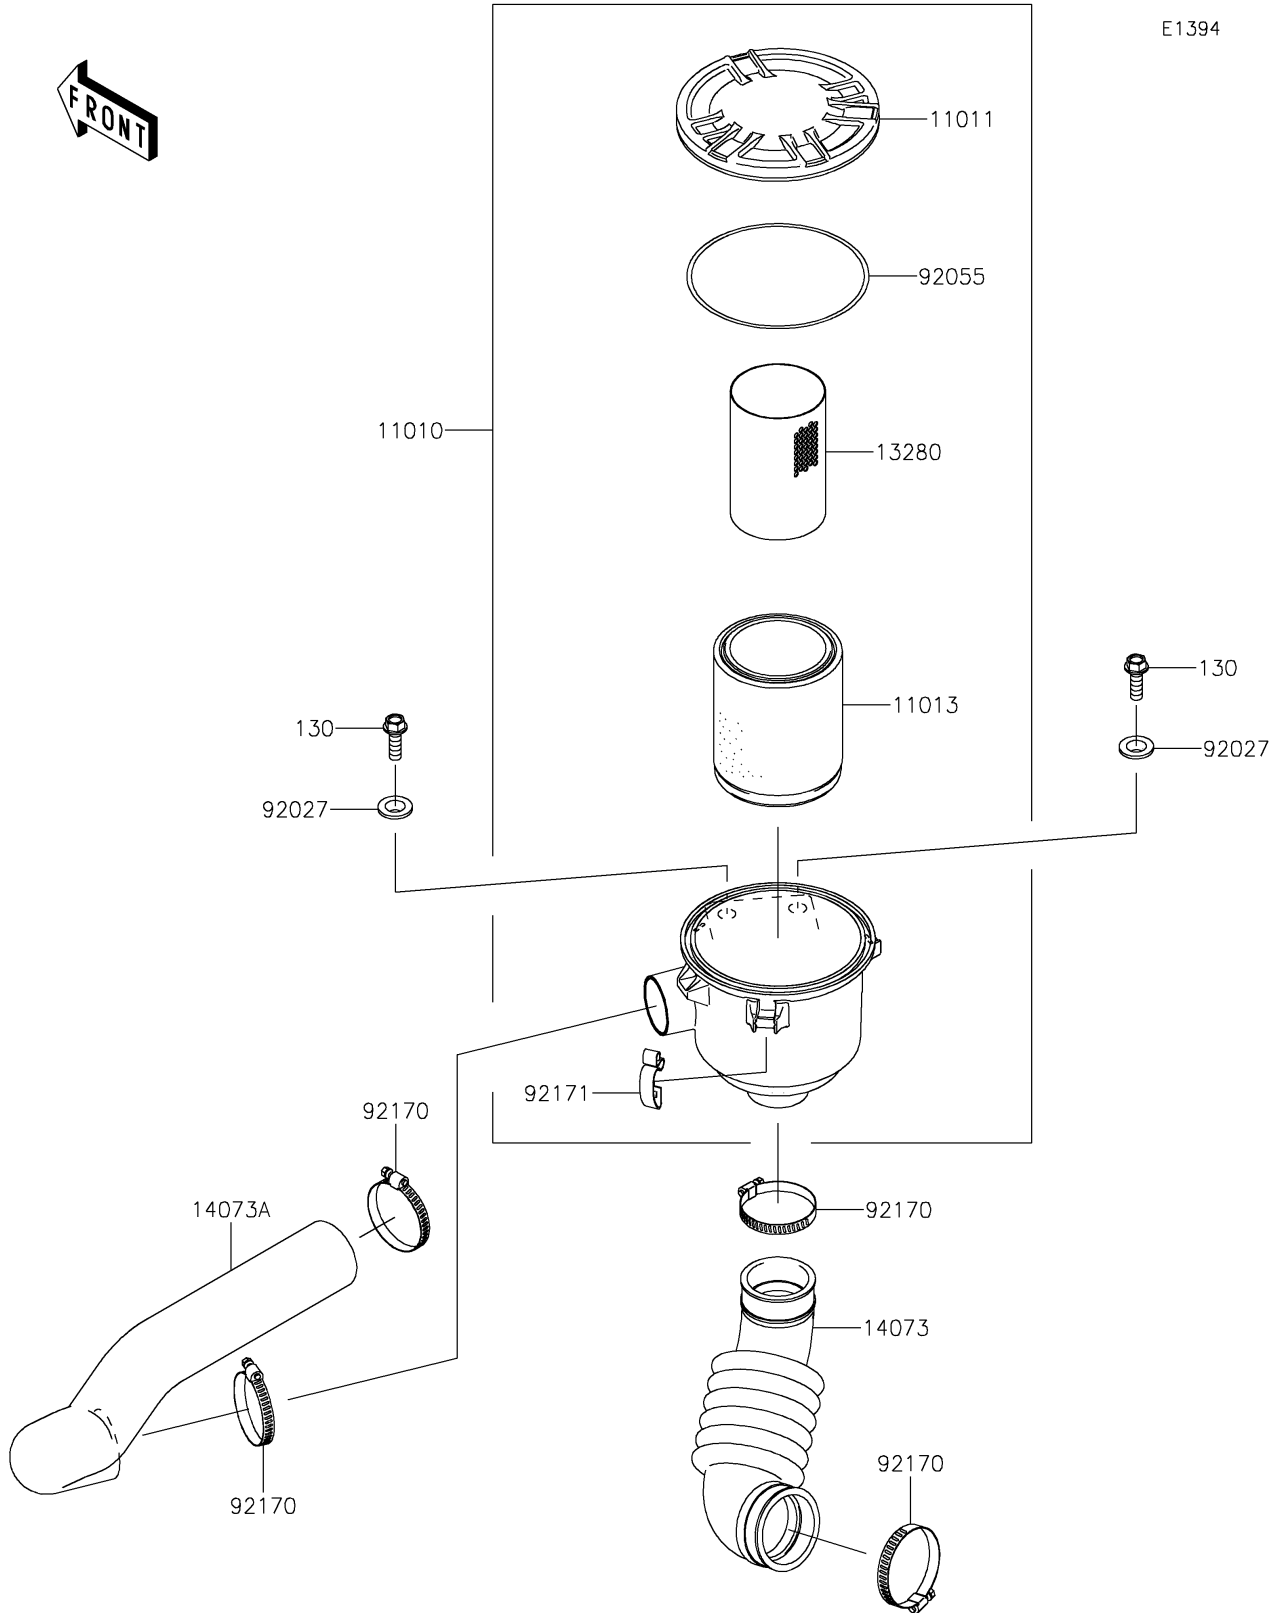

2021 MULE SX™ 4x4 XC CAMO FI PARTS DIAGRAM

Air Cleaner-Belt Converter

E1394

2021 MULE SX™ 4x4 XC CAMO FI PARTS LIST

Air Cleaner-Belt Converter

ITEM NAME	PART NUMBER	QUANTITY
FILTER-ASSY-AIR (Ref # 11010)	11010-0172	1
CASE-AIR FILTER,CAP (Ref # 11011)	11011-0135	1
ELEMENT-AIR FILTER (Ref # 11013)	11013-0037	1
HOLDER (Ref # 13280)	13280-0312	1
DUCT,AIR FILTER-CASE (Ref # 14073)	14073-0061	1
DUCT,BAR-AIR FILTER (Ref # 14073A)	14073-0892	1
COLLAR (Ref # 92027)	92027-1354	2
RING-O,122X4 (Ref # 92055)	92055-0167	1
CLAMP (Ref # 92170)	92170-1674	4
CLAMP (Ref # 92171)	92171-0225	3
BOLT-FLANGED,8X25 (Ref # 130)	130BA0825	2