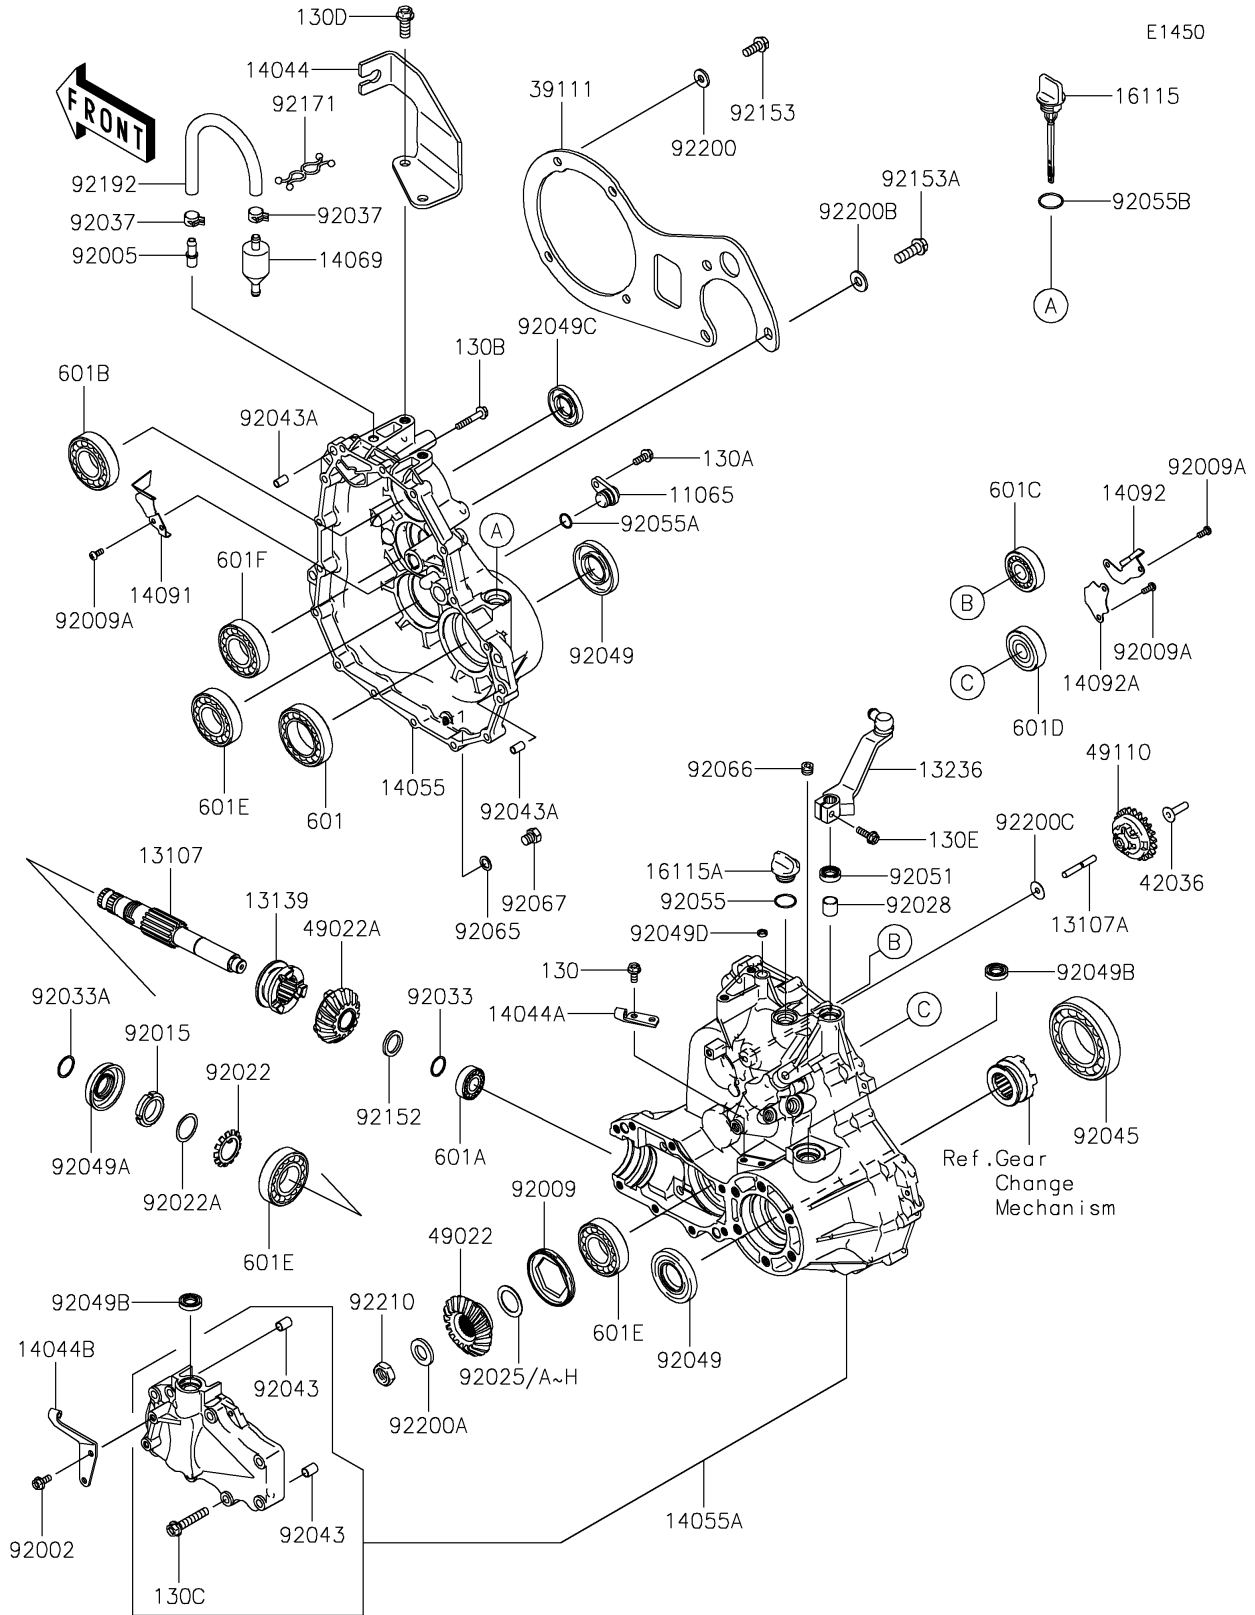

2021 MULE SX™ 4x4 XC CAMO FI PARTS DIAGRAM

Gear Box