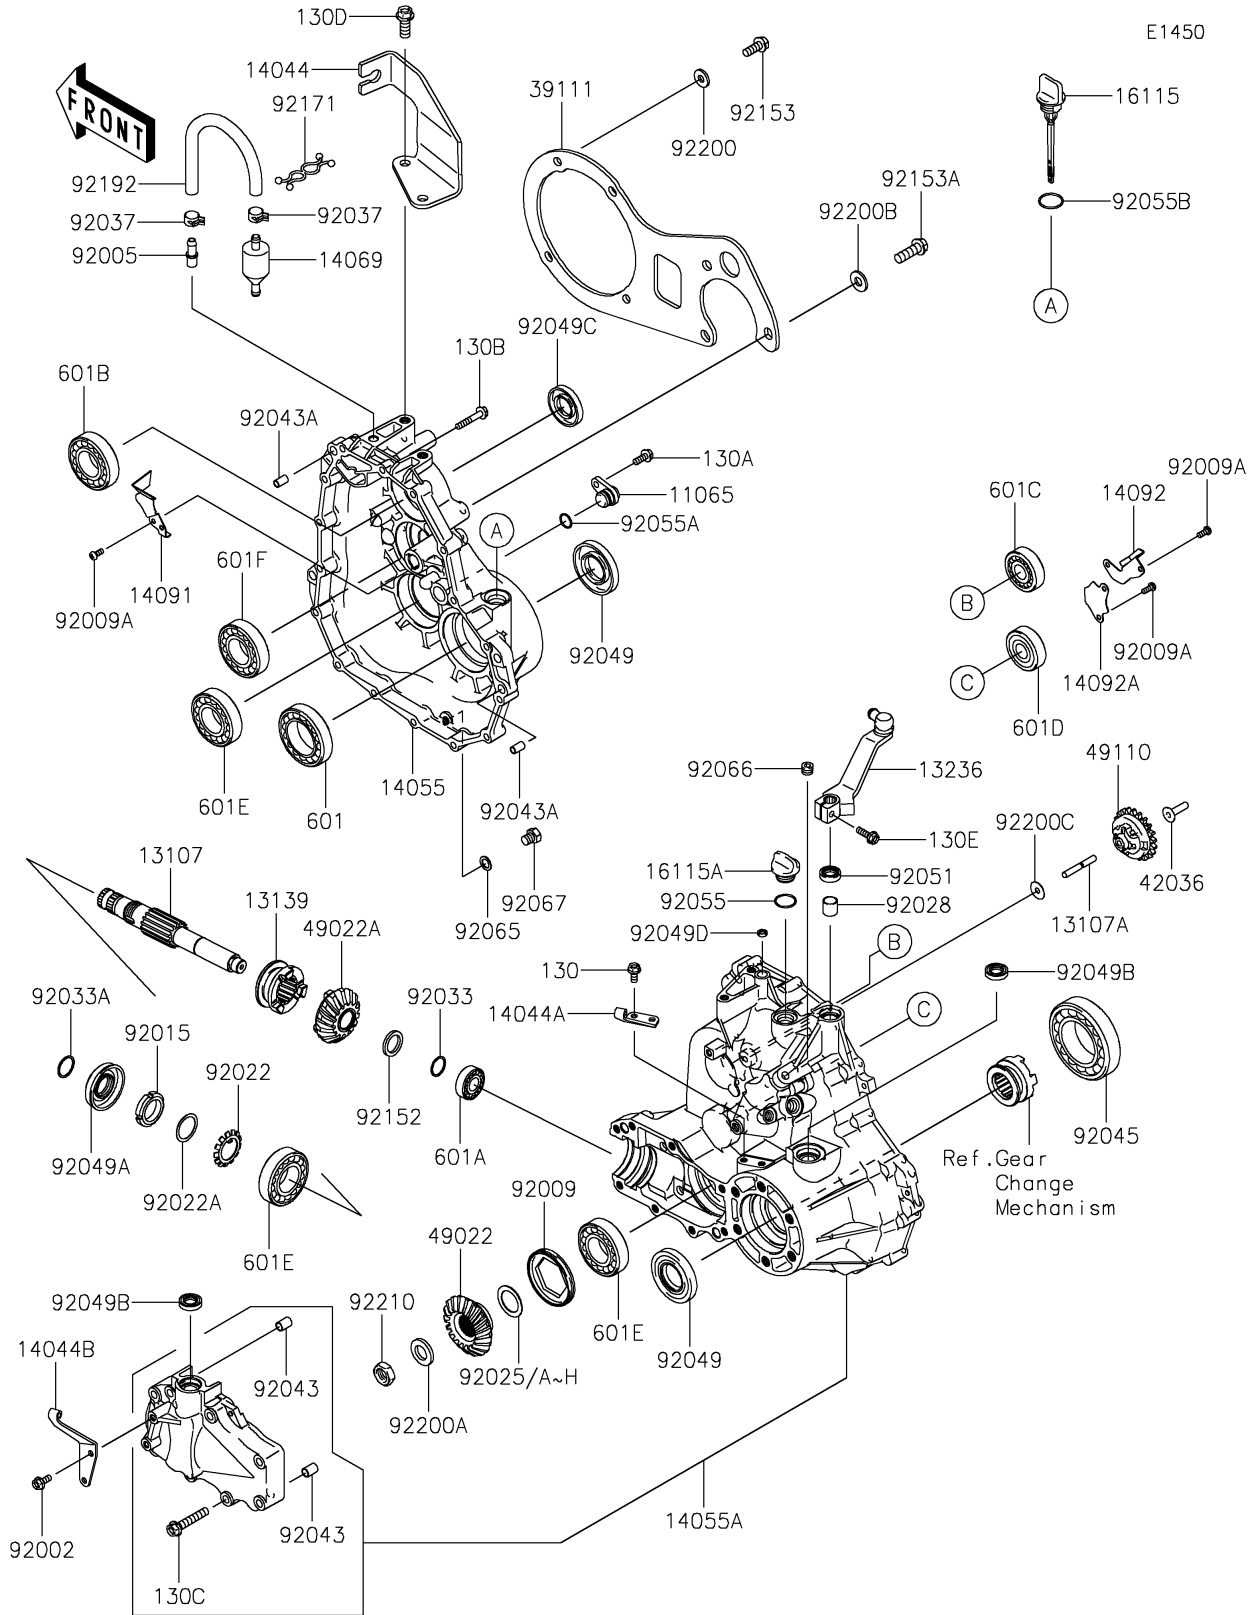

2021 MULE SX™ 4x4 XC CAMO FI PARTS DIAGRAM

Gear Box

2021 MULE SX™ 4x4 XC CAMO FI PARTS LIST

Gear Box

ITEM NAME	PART NUMBER	QUANTITY
CAP,GEAR CASE,RH (Ref # 11065)	11065-0062	1
SHAFT,OUTPUT,BEVEL GEAR (Ref # 13107)	13107-0043	1
SHAFT (Ref # 13107A)	13107-2235	1
SHIFTER,2WD/4WD (Ref # 13139)	13139-0005	1
LEVER-COMP (Ref # 13236)	13236-0039	1
HOLDER-CABLE,SHIFT CONTROL (Ref # 14044)	14044-0005	1
HOLDER-CABLE,DIFF-LOCK (Ref # 14044A)	14044-0006	1
HOLDER-CABLE,2WD/4WD (Ref # 14044B)	14044-0007	1
CASE-GEAR,RH (Ref # 14055)	14055-0008	1
CASE-GEAR,SET (Ref # 14055A)	14055-5001	1
BREATHER (Ref # 14069)	14069-1051	1
COVER (Ref # 14091)	14091-0394	1
COVER (Ref # 14092)	14092-0052	1
COVER (Ref # 14092A)	14092-0053	1
CAP-OIL FILLER (Ref # 16115)	16115-0015	1
CAP-OIL FILLER (Ref # 16115A)	16115-1053	1
ROD-TIE (Ref # 39111)	39111-0016	1
SLEEVE (Ref # 42036)	42036-2060	1
GEAR-BEVEL,18T (Ref # 49022)	49022-0021	1
GEAR-BEVEL,PINION,16T (Ref # 49022A)	49022-0022	1
GOVERNOR-ASSY (Ref # 49110)	49110-0011	1
BOLT,6X14 (Ref # 92002)	92002-1656	2
FITTING,BREATHER (Ref # 92005)	92005-1127	1
SCREW,64MM (Ref # 92009)	92009-1914	1
SCREW (Ref # 92009A)	92009-2308	6
NUT,25MM (Ref # 92015)	92015-1768	1
WASHER,TOOTHED (Ref # 92022)	92022-1990	1
WASHER,25.3X32X0.5 (Ref # 92022A)	92022-225	1
SHIM,25.3X36X0.15 (Ref # 92025)	92025-1688	AR