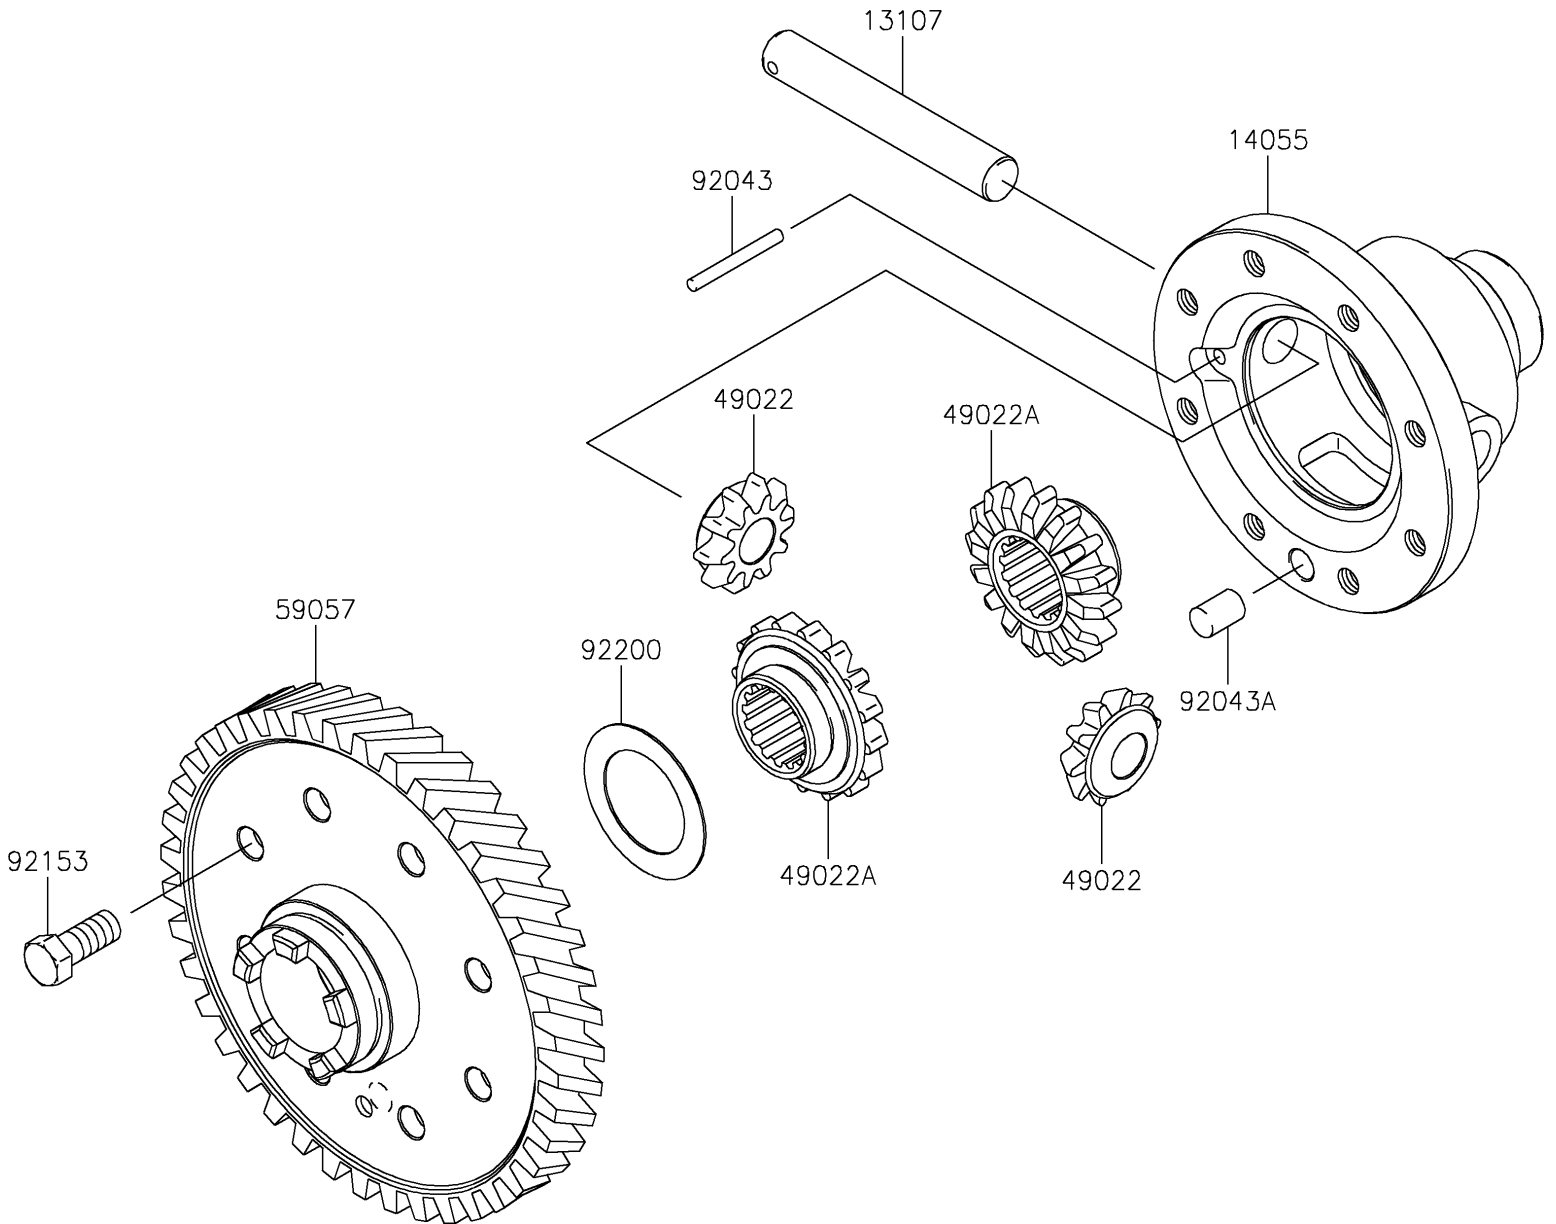

2021 MULE SX™ 4x4 XC CAMO FI PARTS DIAGRAM

Differential

E1451

2021 MULE SX™ 4x4 XC CAMO FI PARTS LIST

Differential

ITEM NAME	PART NUMBER	QUANTITY
SHAFT,DIFF-GEAR CASE (Ref # 13107)	13107-0042	1
CASE-GEAR,DIFF (Ref # 14055)	14055-0016	1
GEAR-BEVEL,10T (Ref # 49022)	49022-0572	2
GEAR-BEVEL,16T (Ref # 49022A)	49022-0573	2
GEAR-HELICAL,64T (Ref # 59057)	59057-0005	1
PIN,4X37.8 (Ref # 92043)	92043-0052	1
PIN,10X14 (Ref # 92043A)	92043-1506	1
BOLT,10X22 (Ref # 92153)	92153-0590	8
WASHER (Ref # 92200)	92200-1077	1