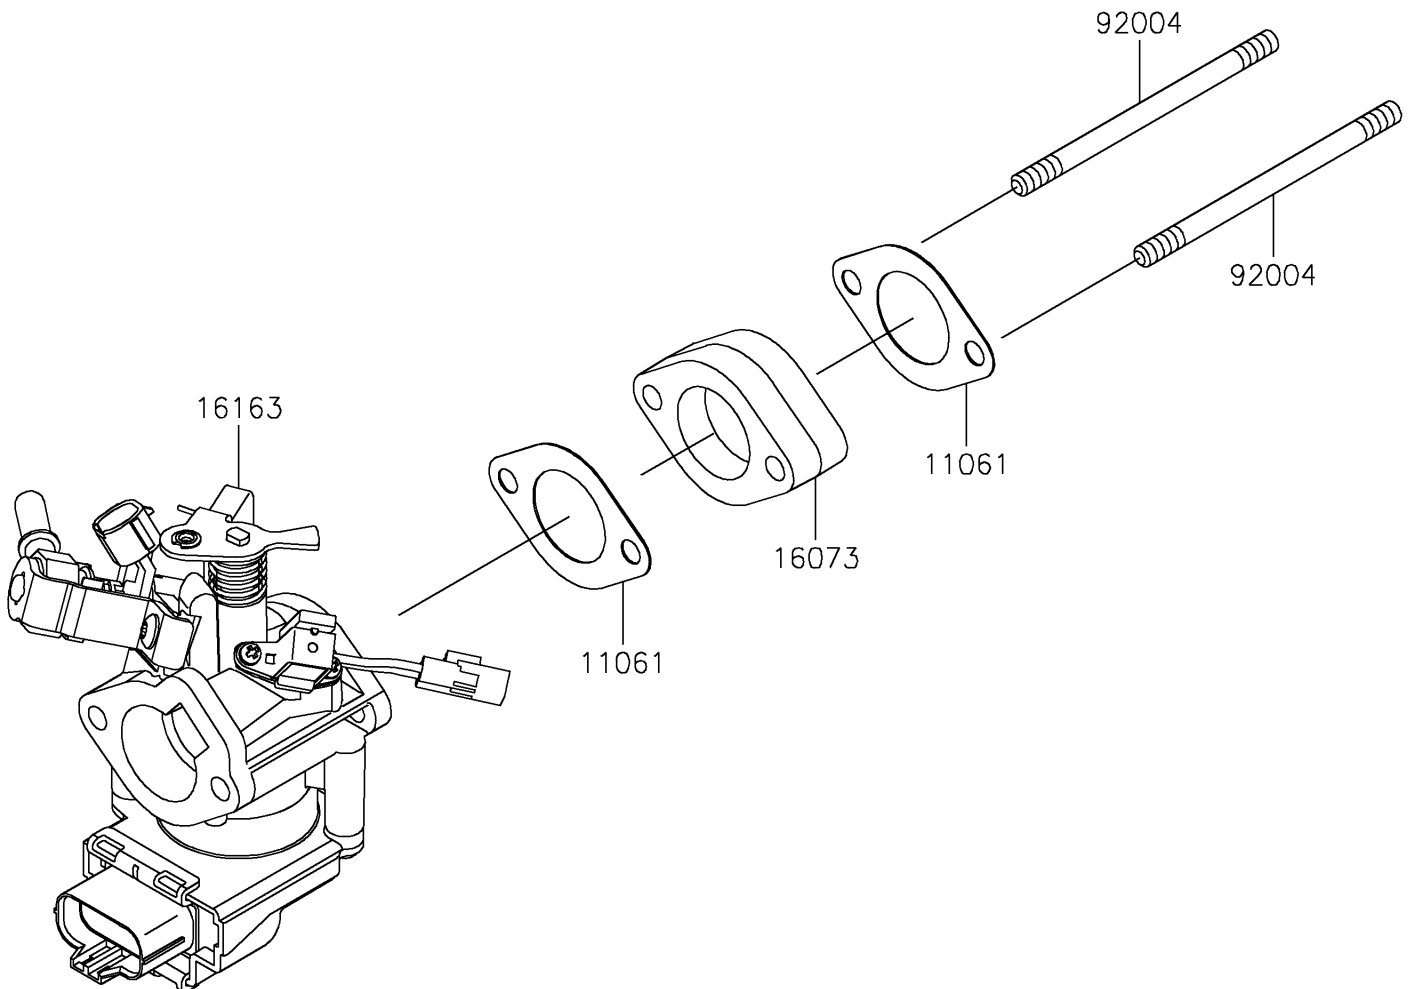

# 2021 MULE SX™ 4x4 XC CAMO FI PARTS DIAGRAM

Throttle

E1510

## 2021 MULE SX™ 4x4 XC CAMO FI PARTS LIST

### Throttle

ITEM NAME	PART NUMBER	QUANTITY
GASKET,HEAD-CARB (Ref # 11061)	11061-1303	2
INSULATOR (Ref # 16073)	16073-0873	1
THROTTLE-ASSY (Ref # 16163)	16163-1140	1
STUD,6X95 (Ref # 92004)	92004-7027	2