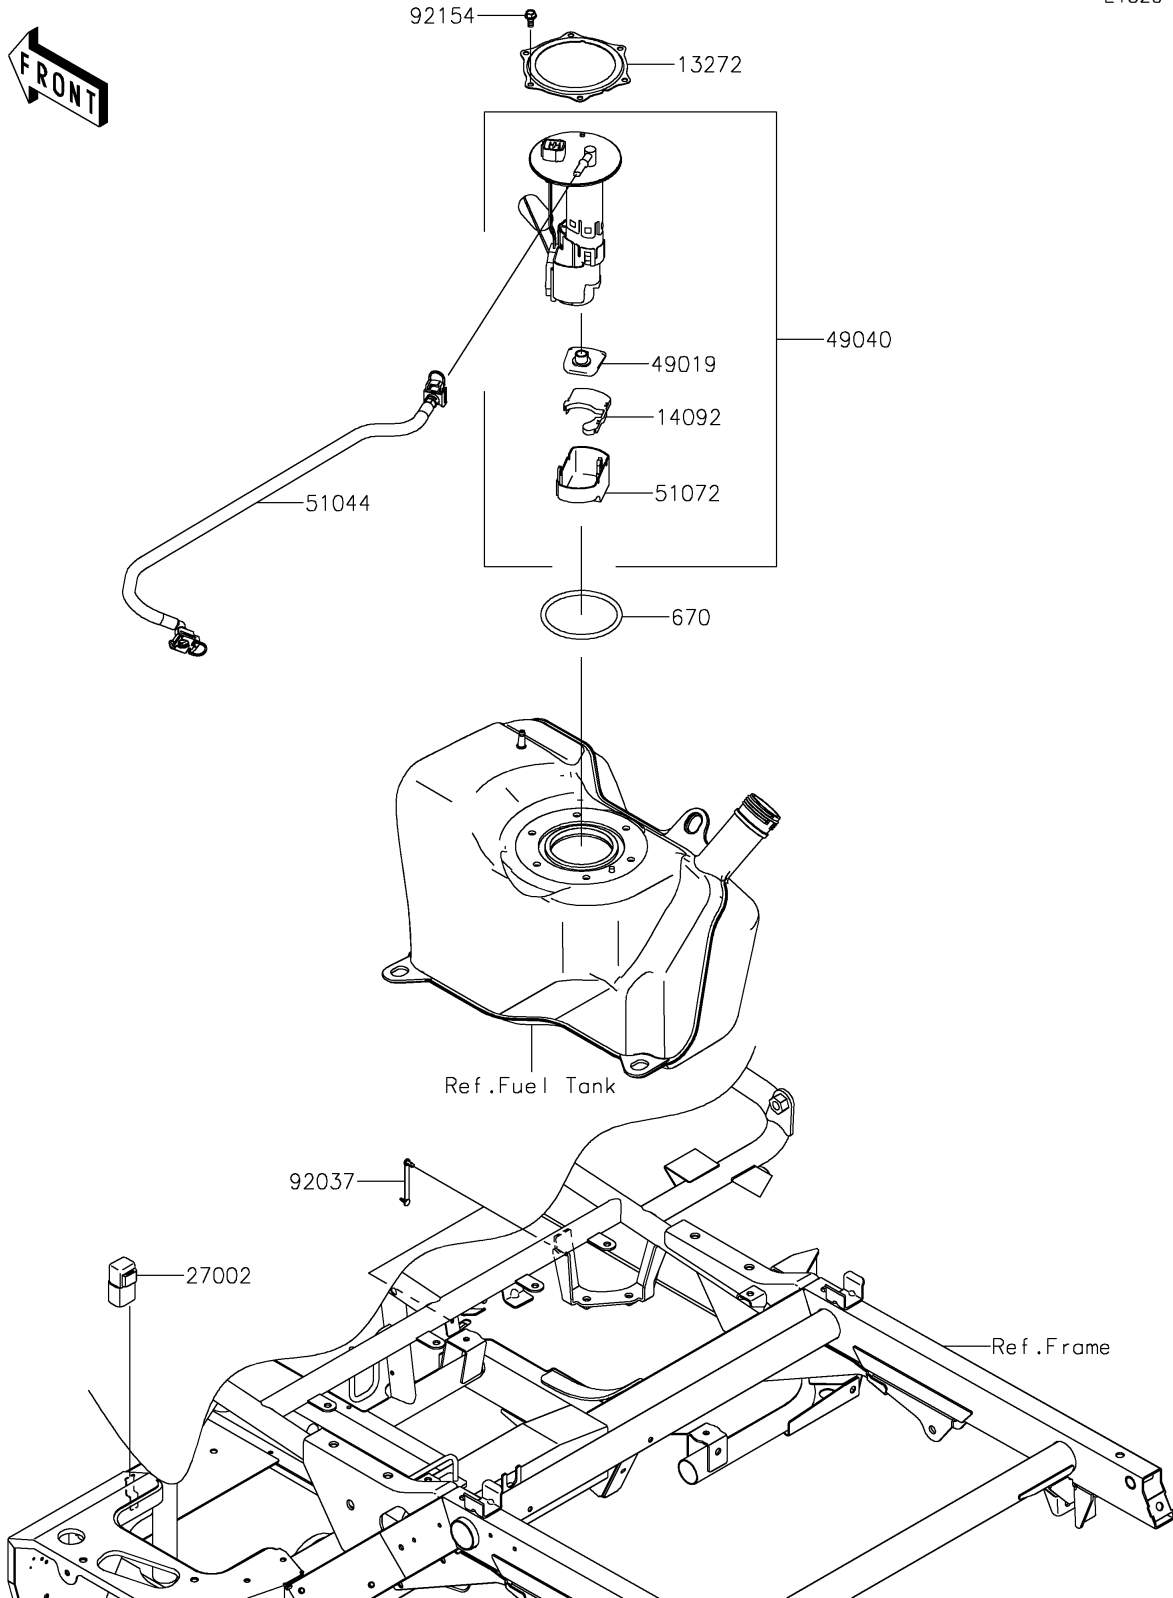

2021 MULE SX™ 4x4 XC CAMO FI PARTS DIAGRAM

Fuel Pump

E1520

2021 MULE SX™ 4x4 XC CAMO FI PARTS LIST

Fuel Pump

ITEM NAME	PART NUMBER	QUANTITY
PLATE (Ref # 13272)	13272-2501	1
COVER (Ref # 14092)	14092-1044	1
RELAY-ASSY (Ref # 27002)	27002-1088	1
FILTER-FUEL (Ref # 49019)	49019-0013	1
PUMP-FUEL (Ref # 49040)	49040-0718	1
TUBE-ASSY (Ref # 51044)	51044-0928	1
CHAMBER-FUEL (Ref # 51072)	51072-0003	1
CLAMP,SPEED,L=58 (Ref # 92037)	92037-1163	2
BOLT,FUEL PUMP (Ref # 92154)	92154-1326	6
O RING (Ref # 670)	670E5090	1