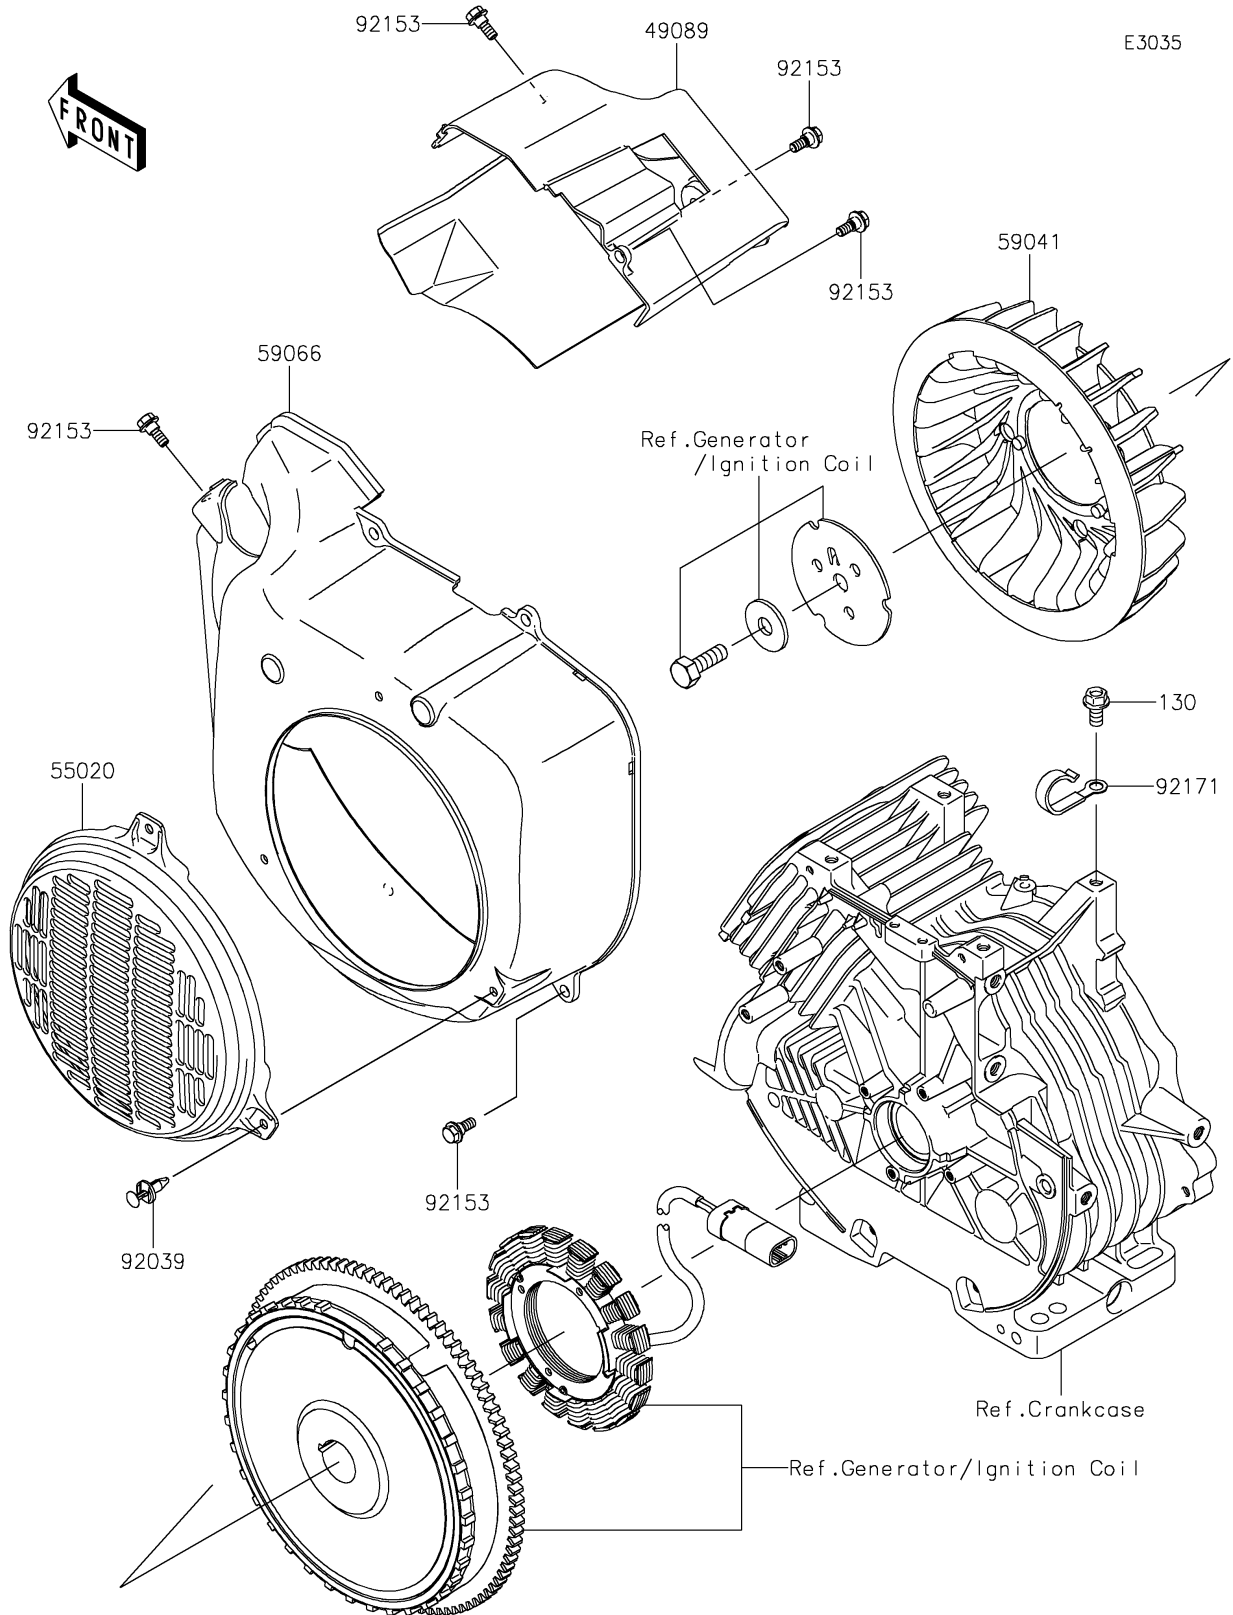

2021 MULE SX™ 4x4 XC CAMO FI PARTS DIAGRAM

Cooling

2021 MULE SX™ 4x4 XC CAMO FI PARTS LIST

Cooling

| ITEM NAME | PART NUMBER | QUANTITY |
|---------------------------------|-------------|----------|
| SHROUD-ENGINE (Ref # 49089) | 49089-7089 | 1 |
| GUARD (Ref # 55020) | 55020-2267 | 1 |
| FAN (Ref # 59041) | 59041-0019 | 1 |
| HOUSING-FAN (Ref # 59066) | 59066-7059 | 1 |
| RIVET,GUARD (Ref # 92039) | 92039-0751 | 3 |
| BOLT,FLANGED,6X16 (Ref # 92153) | 92153-7007 | 8 |
| CLAMP (Ref # 92171) | 92171-7005 | 1 |
| BOLT-FLANGED,8X16 (Ref # 130) | 130AA0816 | 1 |