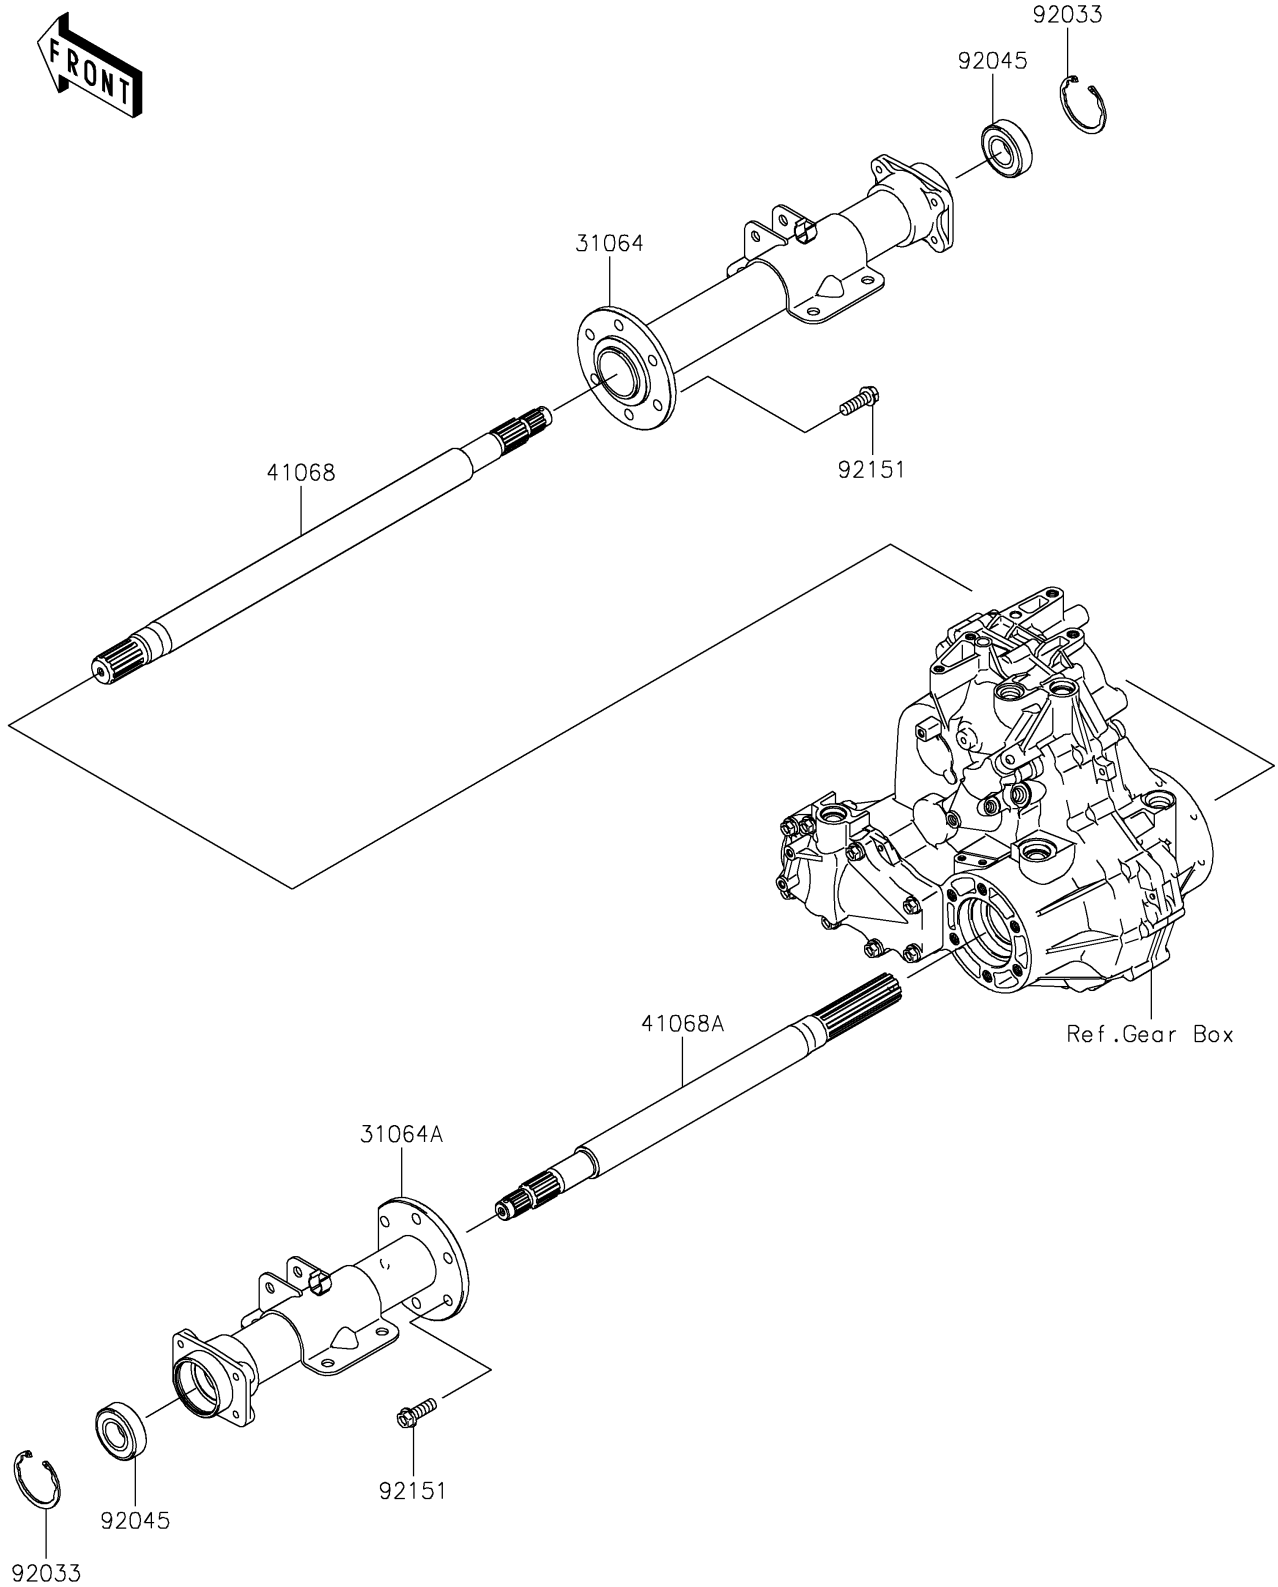

2021 MULE SX™ 4x4 XC CAMO FI PARTS DIAGRAM

Rear Axle

E3133

2021 MULE SX™ 4x4 XC CAMO FI PARTS LIST

Rear Axle

ITEM NAME	PART NUMBER	QUANTITY
PIPE-COMP,RH (Ref # 31064)	31064-0709	1
PIPE-COMP,LH (Ref # 31064A)	31064-0710	1
AXLE,RH (Ref # 41068)	41068-0036	1
AXLE,LH (Ref # 41068A)	41068-0037	1
RING-SNAP (Ref # 92033)	92033-2149	2
BEARING-BALL,6205A26DDU2 (Ref # 92045)	92045-0044	2
BOLT,10X28 (Ref # 92151)	92151-2142	12