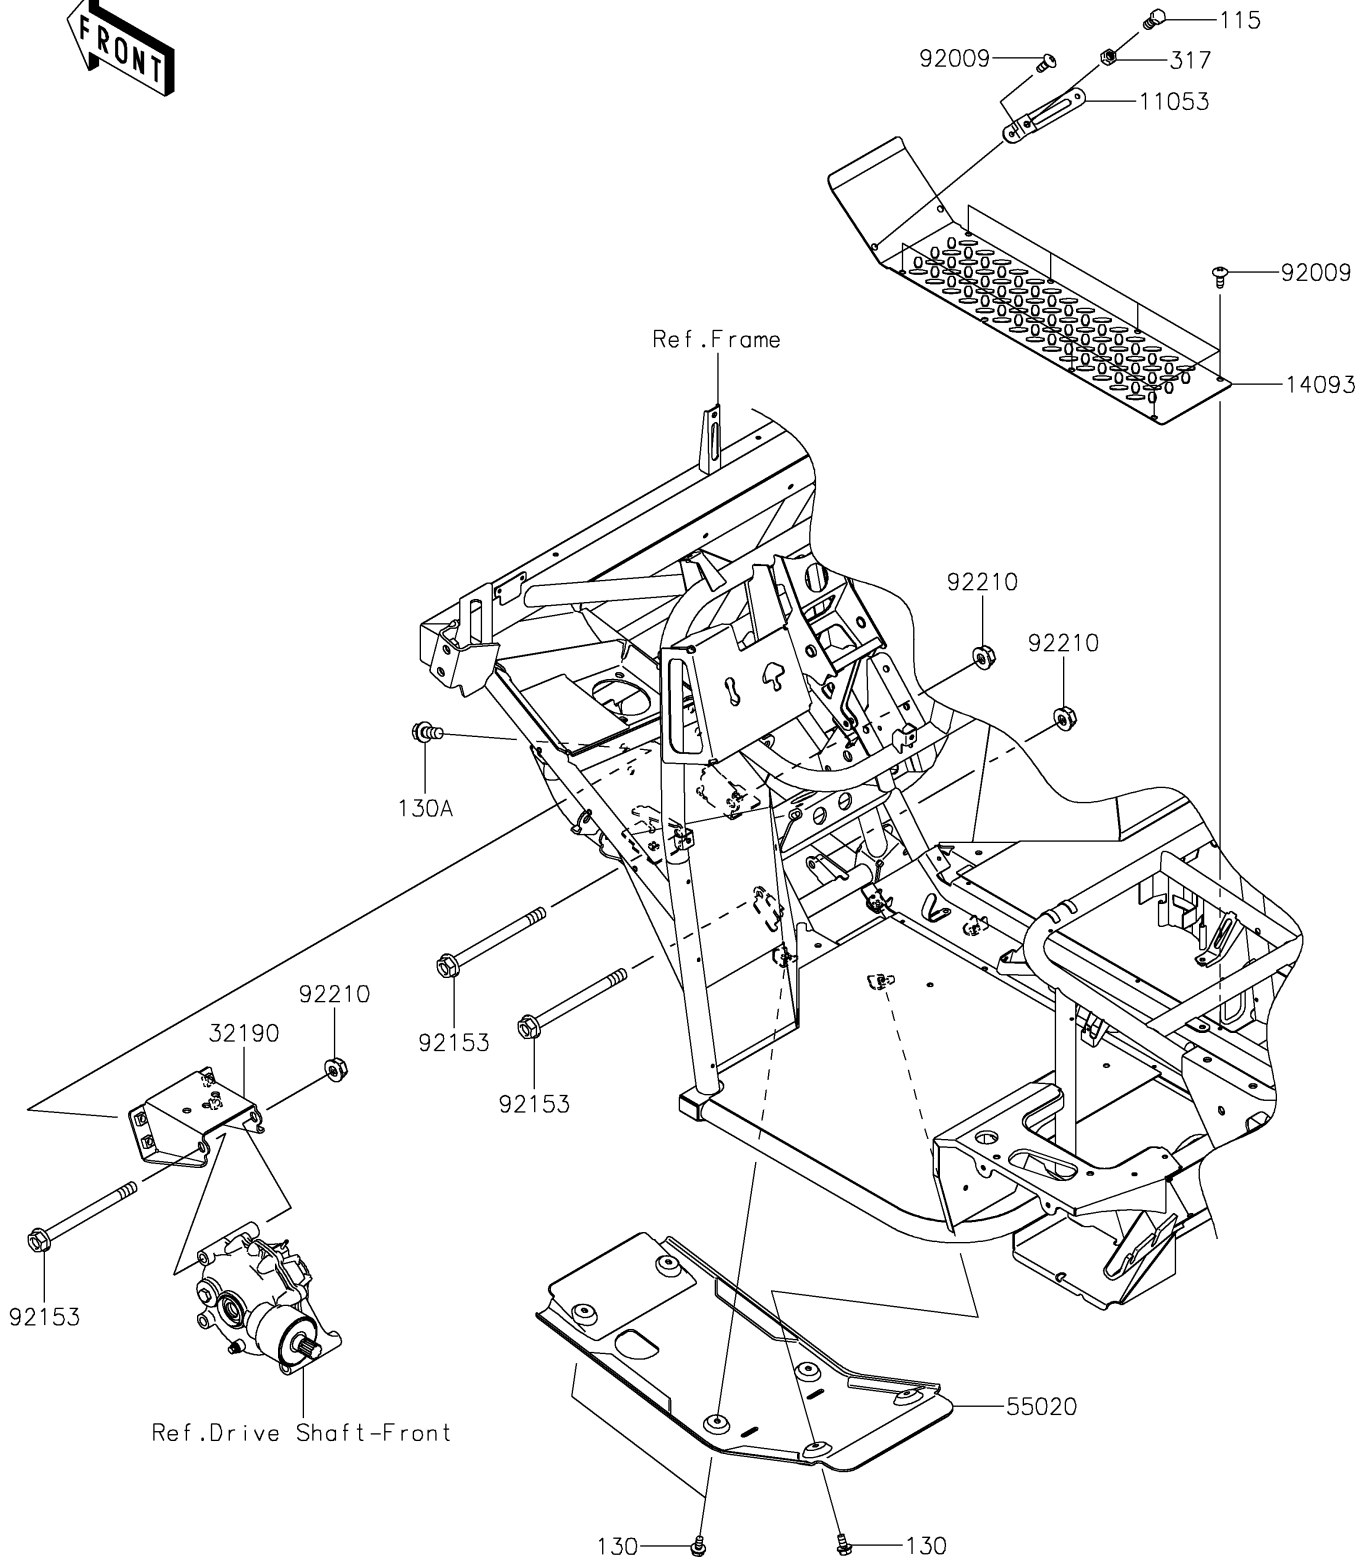

# 2021 MULE SX™ 4x4 XC CAMO FI PARTS DIAGRAM

Engine Mount

F2122

## 2021 MULE SX™ 4x4 XC CAMO FI PARTS LIST

### Engine Mount

ITEM NAME	PART NUMBER	QUANTITY
BRACKET,THROTTLE LEVER (Ref # 11053)	11053-1670	1
COVER,FLOOR,CNT (Ref # 14093)	14093-0469	1
BRACKET-ENGINE (Ref # 32190)	32190-0639	1
GUARD,FRONT DIFF (Ref # 55020)	55020-0165	1
SCREW,TAPPING,6X16 (Ref # 92009)	92009-1166	9
BOLT,FLANGED,10X120 (Ref # 92153)	92153-7502	3
NUT,LOCK,FLANGED,10MM (Ref # 92210)	92210-0276	3
BOLT-SMALL-UPSET,8X20 (Ref # 115)	115BA0820	1
BOLT-FLANGED,6X12 (Ref # 130)	130BA0612	6
BOLT-FLANGED,10X20 (Ref # 130A)	130BA1020	4
NUT-HEX-SMALL,8MM (Ref # 317)	317BA0800	1