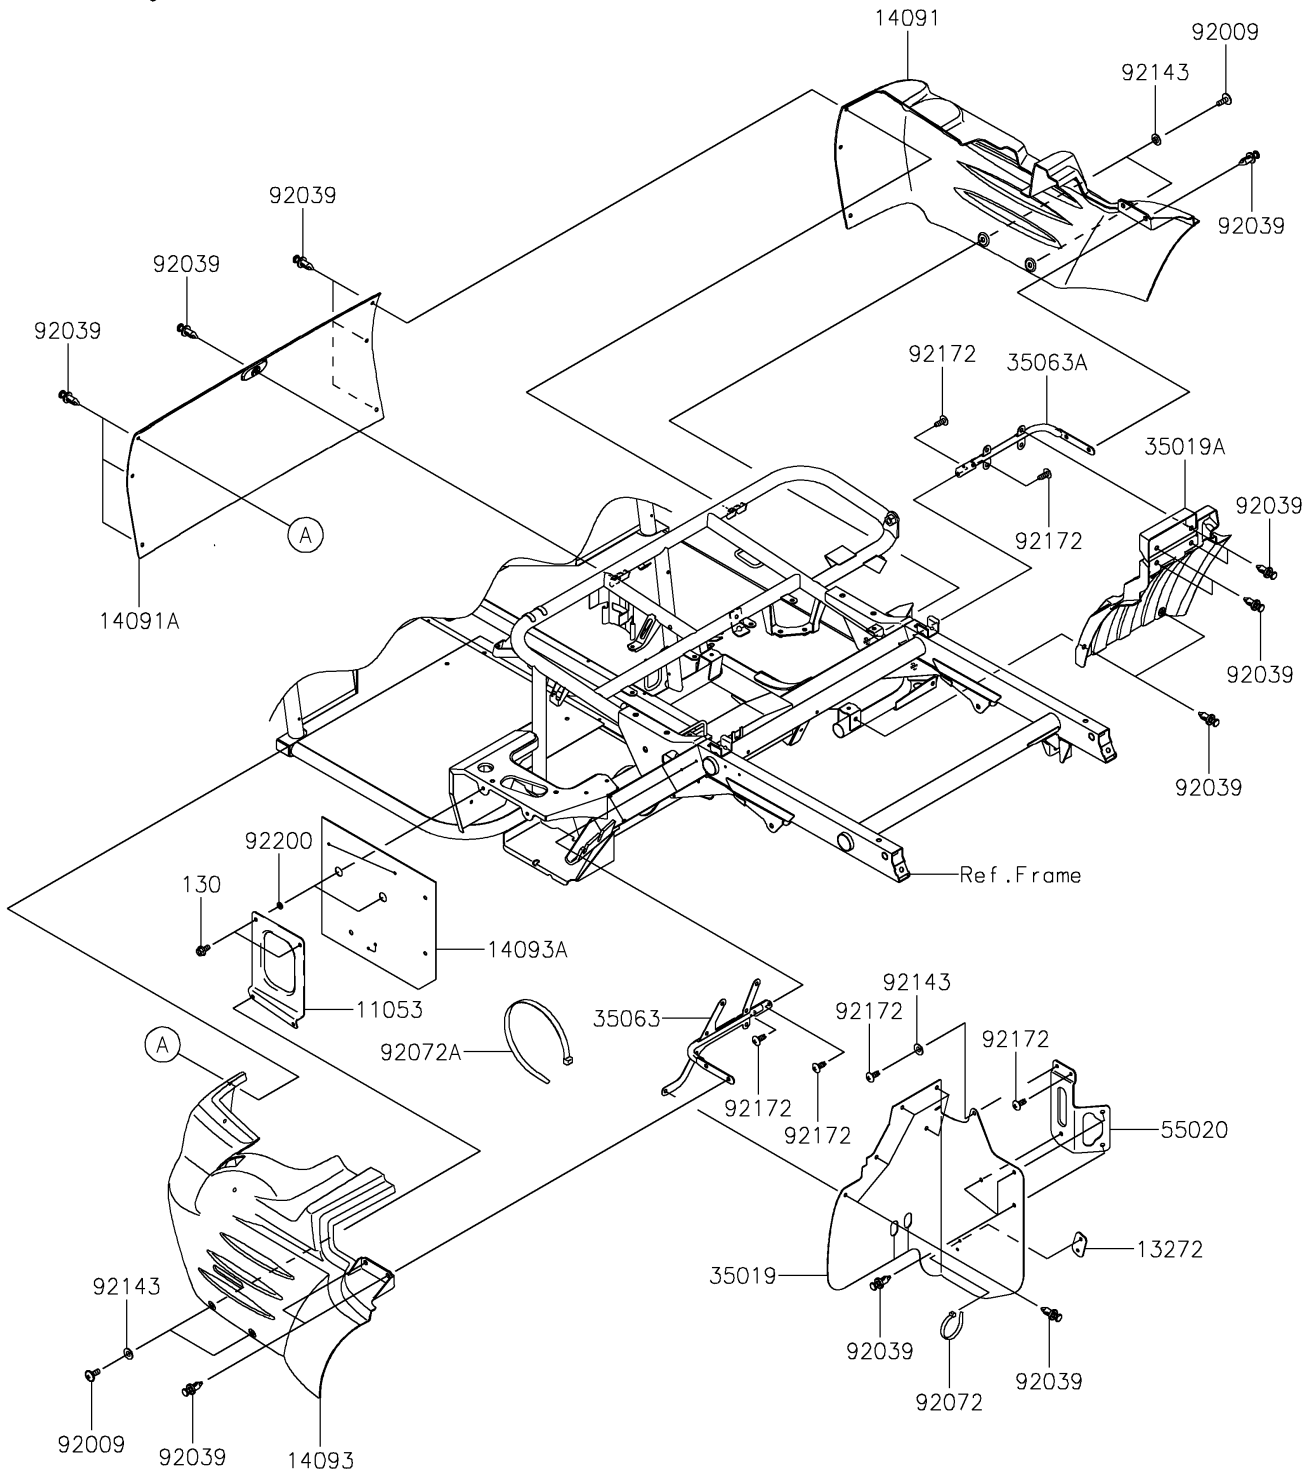

# 2021 MULE SX™ 4x4 XC CAMO FI PARTS DIAGRAM

## Frame Fittings(Rear)

F2131

### Frame Fittings(Rear)

ITEM NAME	PART NUMBER	QUANTITY
BRACKET (Ref # 11053)	11053-0857	1
PLATE (Ref # 13272)	13272-7516	1
COVER,REAR SIDE,RH,F.BLACK (Ref # 14091)	14091-0224-6Z	1
COVER,UNDER SEAT,CNT,F.BLACK (Ref # 14091A)	14091-0341-6Z	1
COVER,REAR SIDE,LH,F.BLACK (Ref # 14093)	14093-0500-6Z	1
COVER,BATTERY (Ref # 14093A)	14093-0750	1
FLAP,SIDE COVER,LH (Ref # 35019)	35019-0610	1
FLAP,SIDE COVER,RH (Ref # 35019A)	35019-0612	1
STAY,LH (Ref # 35063)	35063-0784	1
STAY,RH (Ref # 35063A)	35063-1333	1
GUARD,COOLING FAN (Ref # 55020)	55020-7527	1
SCREW,6X16 (Ref # 92009)	92009-1621	4
RIVET (Ref # 92039)	92039-0776	25
BAND,L=188 (Ref # 92072)	92072-1239	1
BAND,L=368.3 (Ref # 92072A)	92072-3872	1
COLLAR (Ref # 92143)	92143-1087	5
SCREW,TAPPING,6X16 (Ref # 92172)	92172-0739	6
WASHER,7.2X14.3X1.6 (Ref # 92200)	92200-2207	2
BOLT-FLANGED,6X12 (Ref # 130)	130BA0612	2