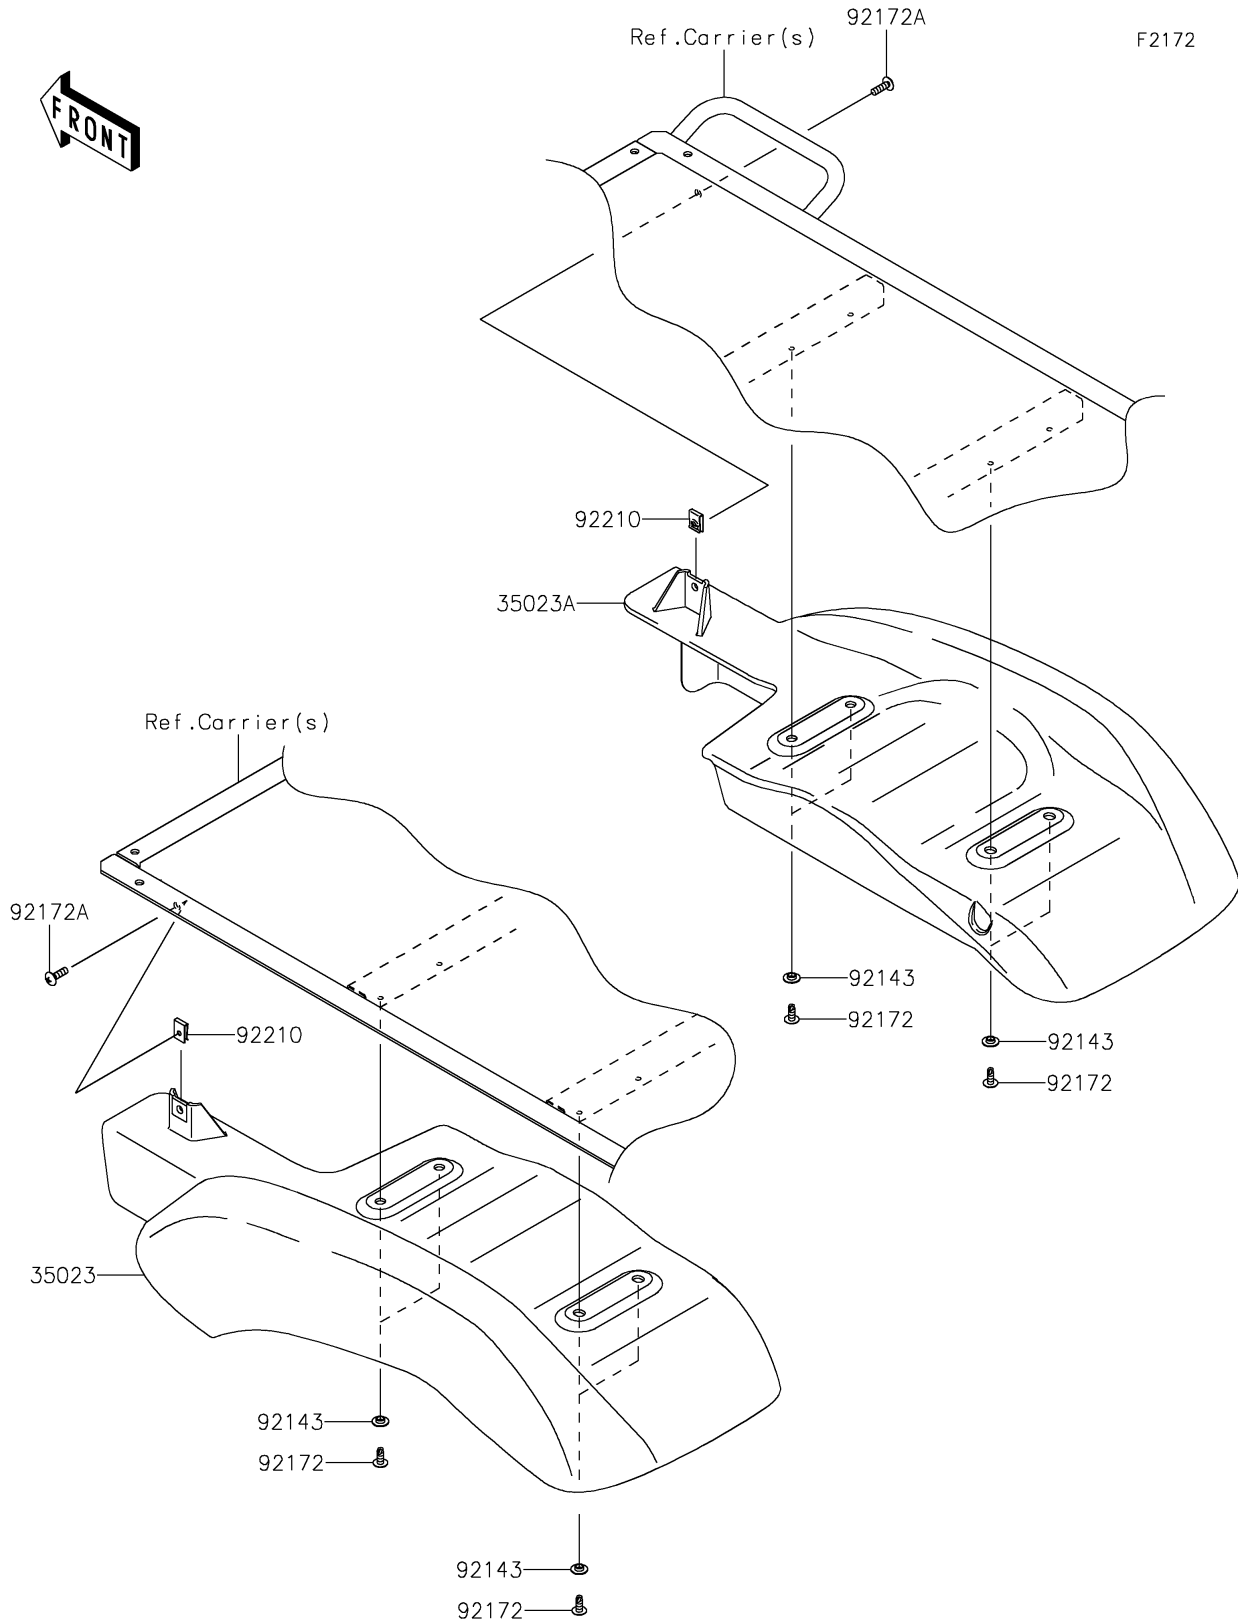

# 2021 MULE SX™ 4x4 XC CAMO FI PARTS DIAGRAM

Rear Fender(s)

### Rear Fender(s)

ITEM NAME	PART NUMBER	QUANTITY
FENDER-REAR,LH,F.BLACK (Ref # 35023)	35023-0045-6Z	1
FENDER-REAR,RH,F.BLACK (Ref # 35023A)	35023-0046-6Z	1
COLLAR (Ref # 92143)	92143-1087	8
SCREW,TAPPING,6X16 (Ref # 92172)	92172-0739	8
SCREW,TAPPING,6X20 (Ref # 92172A)	92172-0883	2
NUT,LEAF SPRING,6MM (Ref # 92210)	92210-0624	2