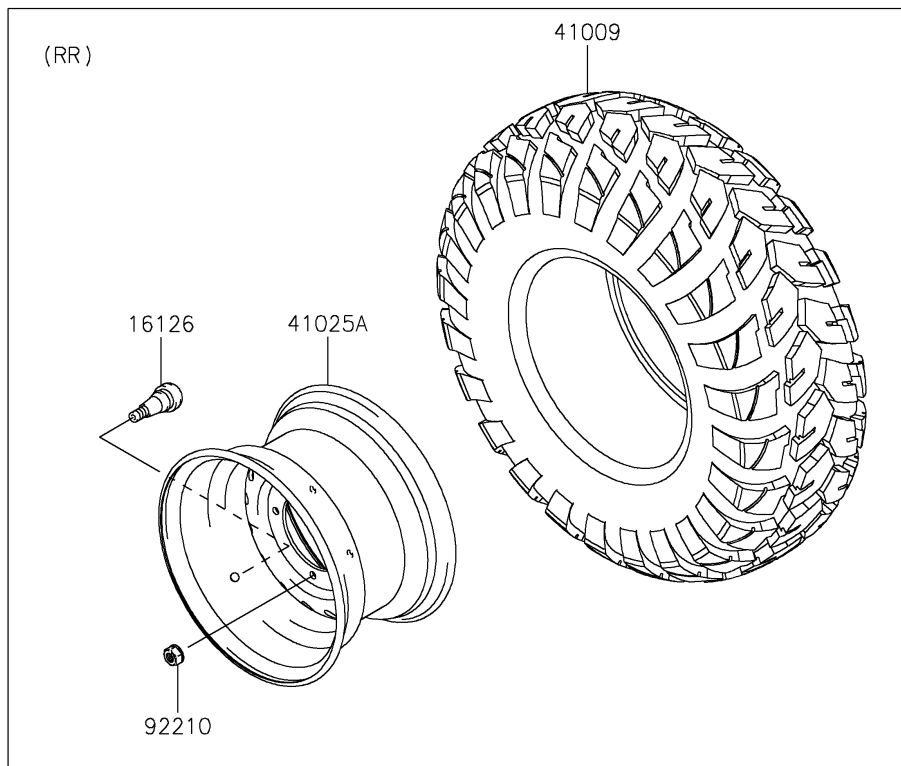

2021 MULE SX™ 4x4 XC CAMO FI PARTS DIAGRAM

Wheels/Tires

F2210

2021 MULE SX™ 4x4 XC CAMO FI PARTS LIST

Wheels/Tires

ITEM NAME	PART NUMBER	QUANTITY
VALVE (Ref # 16126)	16126-4001	4
TIRE,26X9.00R12 4PR,FRONTIER (Ref # 41009)	41009-0696	4
RIM,FR,12X7.5AT,F.S.BLACK (Ref # 41025)	41025-7505-397	2
RIM,RR,12X7.5AT,F.S.BLACK (Ref # 41025A)	41025-7506-397	2
NUT,LOCK,10MM (Ref # 92210)	92210-1204	16