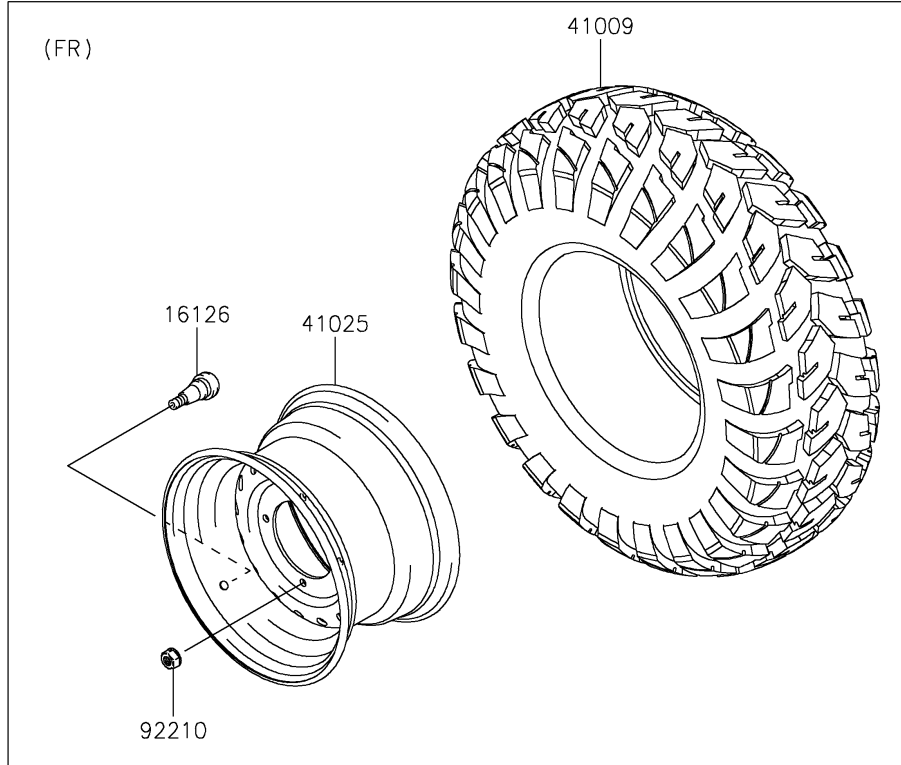

2021 MULE SX™ 4x4 XC CAMO FI PARTS DIAGRAM

Wheels/Tires

F2210

2021 MULE SX™ 4x4 XC CAMO FI PARTS LIST

Wheels/Tires

ITEM NAME	PART NUMBER	QUANTITY
VALVE (Ref # 16126)	16126-4001	4
TIRE,26X9.00R12 4PR,FRONTIER (Ref # 41009)	41009-0696	4
RIM,FR,12X7.5AT,F.S.BLACK (Ref # 41025)	41025-7505-397	2
RIM,RR,12X7.5AT,F.S.BLACK (Ref # 41025A)	41025-7506-397	2
NUT,LOCK,10MM (Ref # 92210)	92210-1204	16