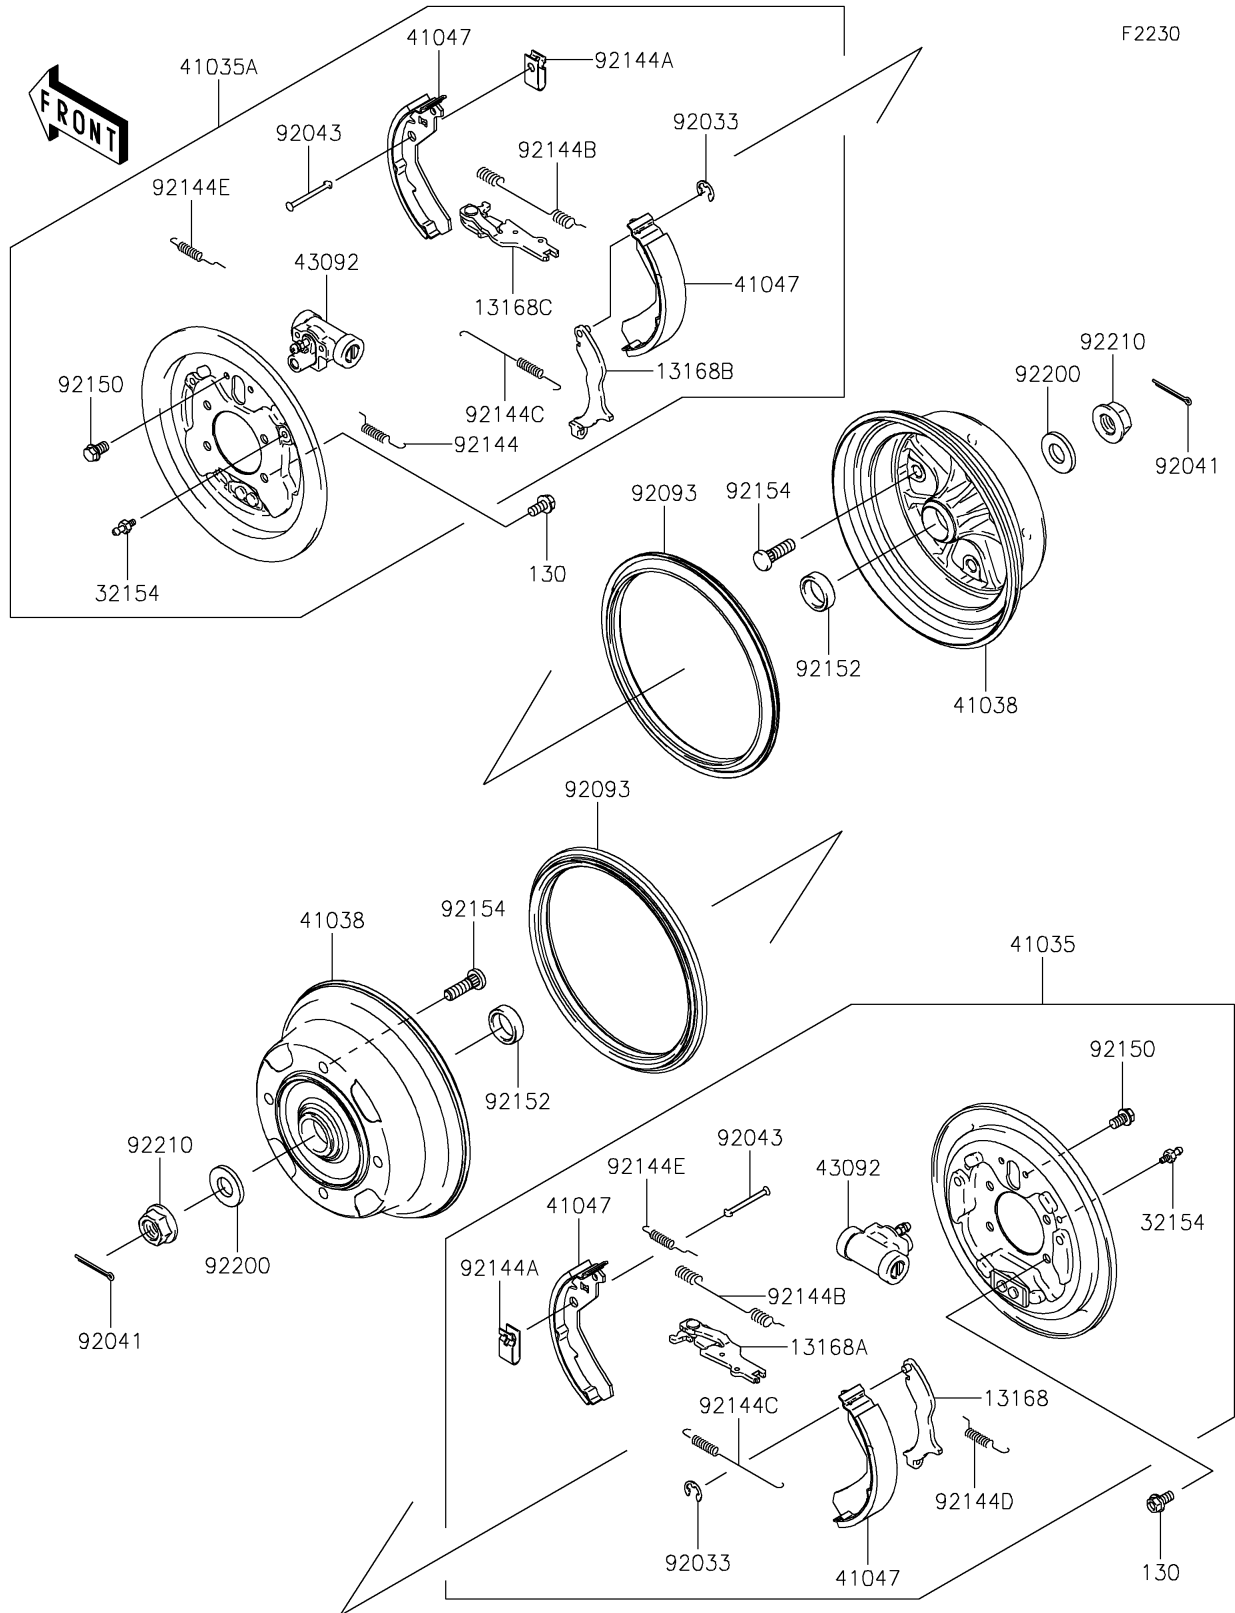

# 2021 MULE SX™ 4x4 XC CAMO FI PARTS DIAGRAM

Front Hubs/Brakes

## 2021 MULE SX™ 4x4 XC CAMO FI PARTS LIST

### Front Hubs/Brakes

ITEM NAME	PART NUMBER	QUANTITY
LEVER,BRAKE,LH (Ref # 13168)	13168-0065	1
LEVER,BRAKE,LH (Ref # 13168A)	13168-0066	1
LEVER,BRAKE,RH (Ref # 13168B)	13168-0067	1
LEVER,BRAKE,RH (Ref # 13168C)	13168-0068	1
PIPE (Ref # 32154)	32154-0335	2
PANEL-ASSY-BRAKE,FR,LH (Ref # 41035)	41035-0720	1
PANEL-ASSY-BRAKE,FR,RH (Ref # 41035A)	41035-0721	1
DRUM,FRONT BRAKE (Ref # 41038)	41038-0582	2
SHOE-ASSY-BRAKE (Ref # 41047)	41047-0001	4
CYLINDER,BRAKE (Ref # 43092)	43092-0003	2
RING-SNAP (Ref # 92033)	92033-1279	2
COTTER,4.0X35 (Ref # 92041)	92041-1053	2
PIN,SHOE HOLD (Ref # 92043)	92043-1460	4
SEAL,BS184.8X13.5-1 (Ref # 92093)	92093-0031	2
SPRING,RH (Ref # 92144)	92144-1608	1
SPRING,SHOE HOLD (Ref # 92144A)	92144-1609	4
SPRING,RETURN,UPP (Ref # 92144B)	92144-1612	2
SPRING,RETURN,LWR (Ref # 92144C)	92144-1613	2
SPRING,LH (Ref # 92144D)	92144-1614	1
SPRING (Ref # 92144E)	92144-1615	2
BOLT,FLANGED,6X10 (Ref # 92150)	92150-1664	4
COLLAR,25X34X10 (Ref # 92152)	92152-0164	2
BOLT,10X34.6 (Ref # 92154)	92154-1482	8
WASHER,18.5X38X4.5 (Ref # 92200)	92200-1794	2
NUT,FLANGED,18MM (Ref # 92210)	92210-0132	2
BOLT-FLANGED,8X16 (Ref # 130)	130CA0816	8