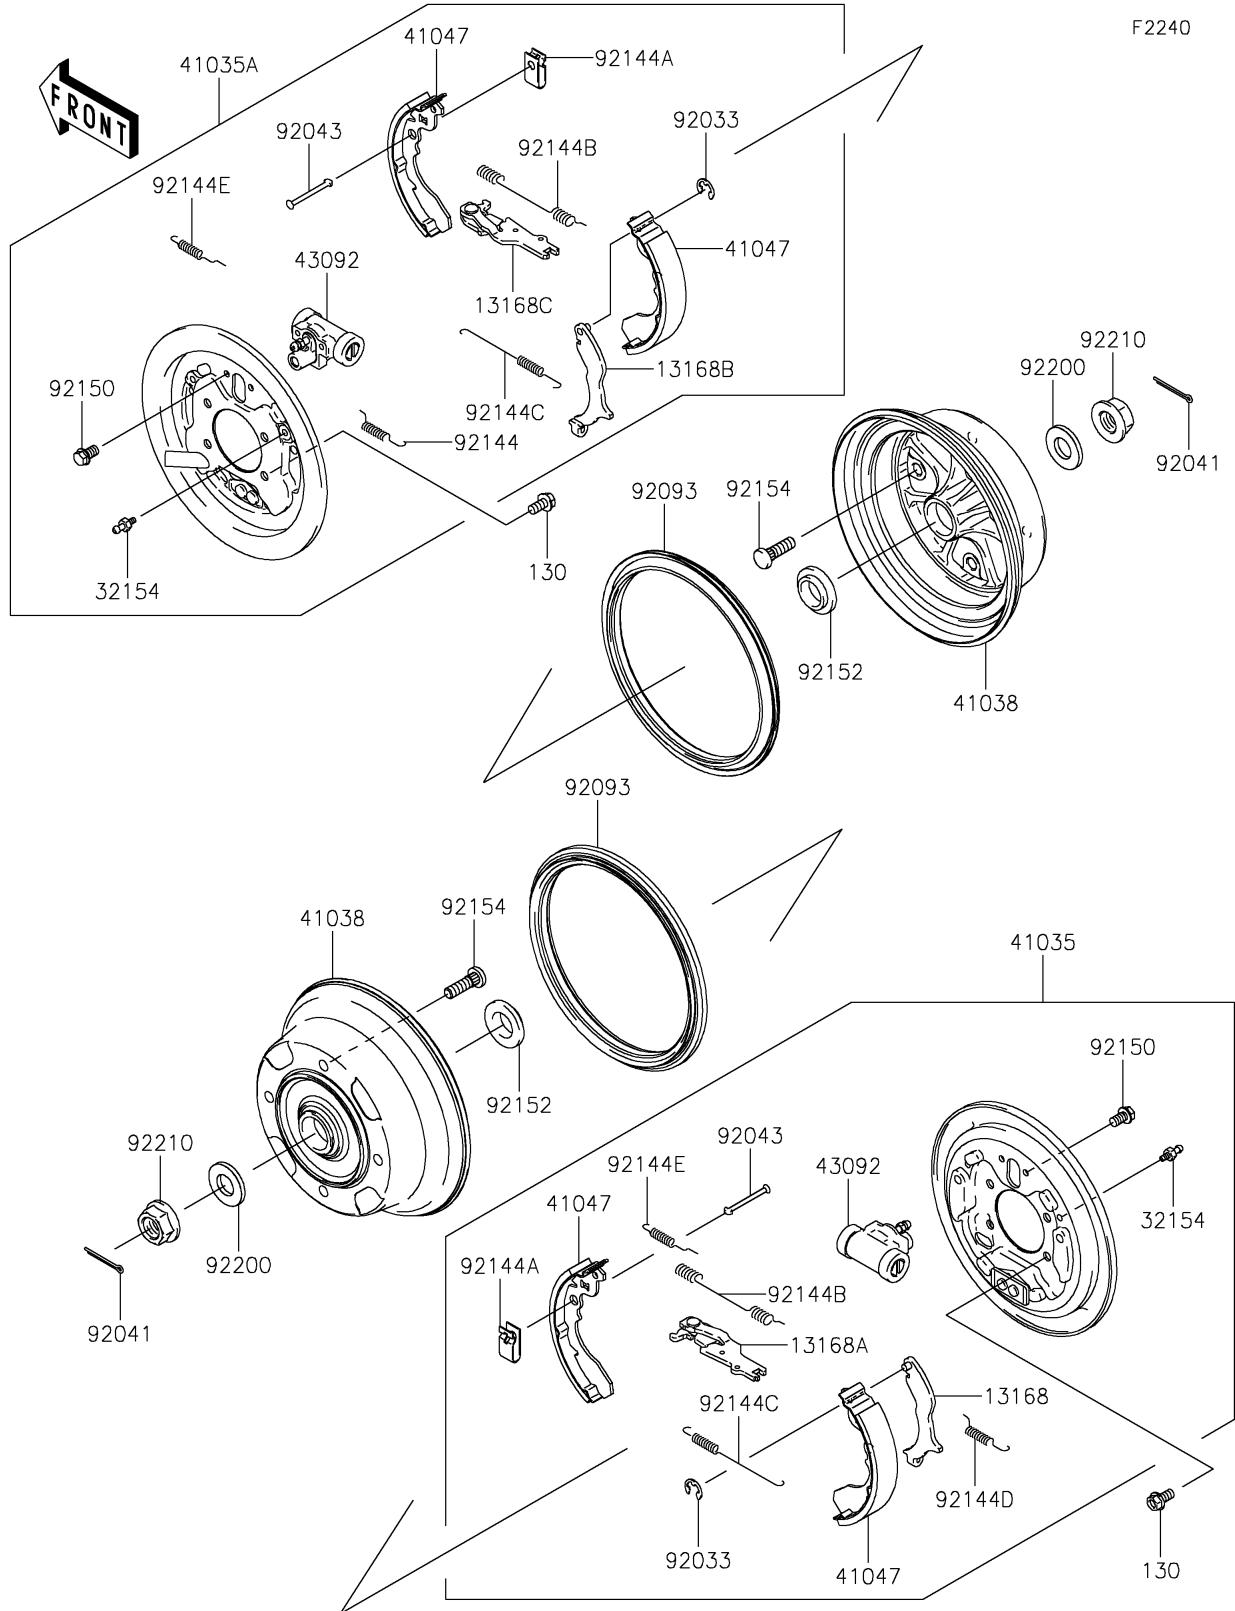

2021 MULE SX™ 4x4 XC CAMO FI PARTS DIAGRAM

Rear Hubs/Brakes

2021 MULE SX™ 4x4 XC CAMO FI PARTS LIST

Rear Hubs/Brakes

ITEM NAME	PART NUMBER	QUANTITY
LEVER,BRAKE,LH (Ref # 13168)	13168-0065	1
LEVER,BRAKE,LH (Ref # 13168A)	13168-0066	1
LEVER,BRAKE,RH (Ref # 13168B)	13168-0067	1
LEVER,BRAKE,RH (Ref # 13168C)	13168-0068	1
PIPE (Ref # 32154)	32154-0335	2
PANEL-ASSY-BRAKE,RR,LH (Ref # 41035)	41035-0722	1
PANEL-ASSY-BRAKE,RR,RH (Ref # 41035A)	41035-0723	1
DRUM,REAR BRAKE (Ref # 41038)	41038-0583	2
SHOE-ASSY-BRAKE,RR (Ref # 41047)	41047-7501	4
CYLINDER,BRAKE (Ref # 43092)	43092-0003	2
RING-SNAP (Ref # 92033)	92033-1279	2
COTTER,4.0X35 (Ref # 92041)	92041-1053	2
PIN,SHOE HOLD (Ref # 92043)	92043-1460	4
SEAL,BS184.8X13.5-1 (Ref # 92093)	92093-0031	2
SPRING,RH (Ref # 92144)	92144-1608	1
SPRING,SHOE HOLD (Ref # 92144A)	92144-1609	4
SPRING,RETURN,UPP (Ref # 92144B)	92144-1612	2
SPRING,RETURN,LWR (Ref # 92144C)	92144-1613	2
SPRING,LH (Ref # 92144D)	92144-1614	1
SPRING (Ref # 92144E)	92144-1615	2
BOLT,FLANGED,6X10 (Ref # 92150)	92150-1664	4
COLLAR (Ref # 92152)	92152-0284	2
BOLT,10X34.6 (Ref # 92154)	92154-1482	8
WASHER,20.5X41.0X4.5 (Ref # 92200)	92200-1795	2
NUT,FLANGED,20MM (Ref # 92210)	92210-2093	2
BOLT-FLANGED,8X16 (Ref # 130)	130CA0816	8