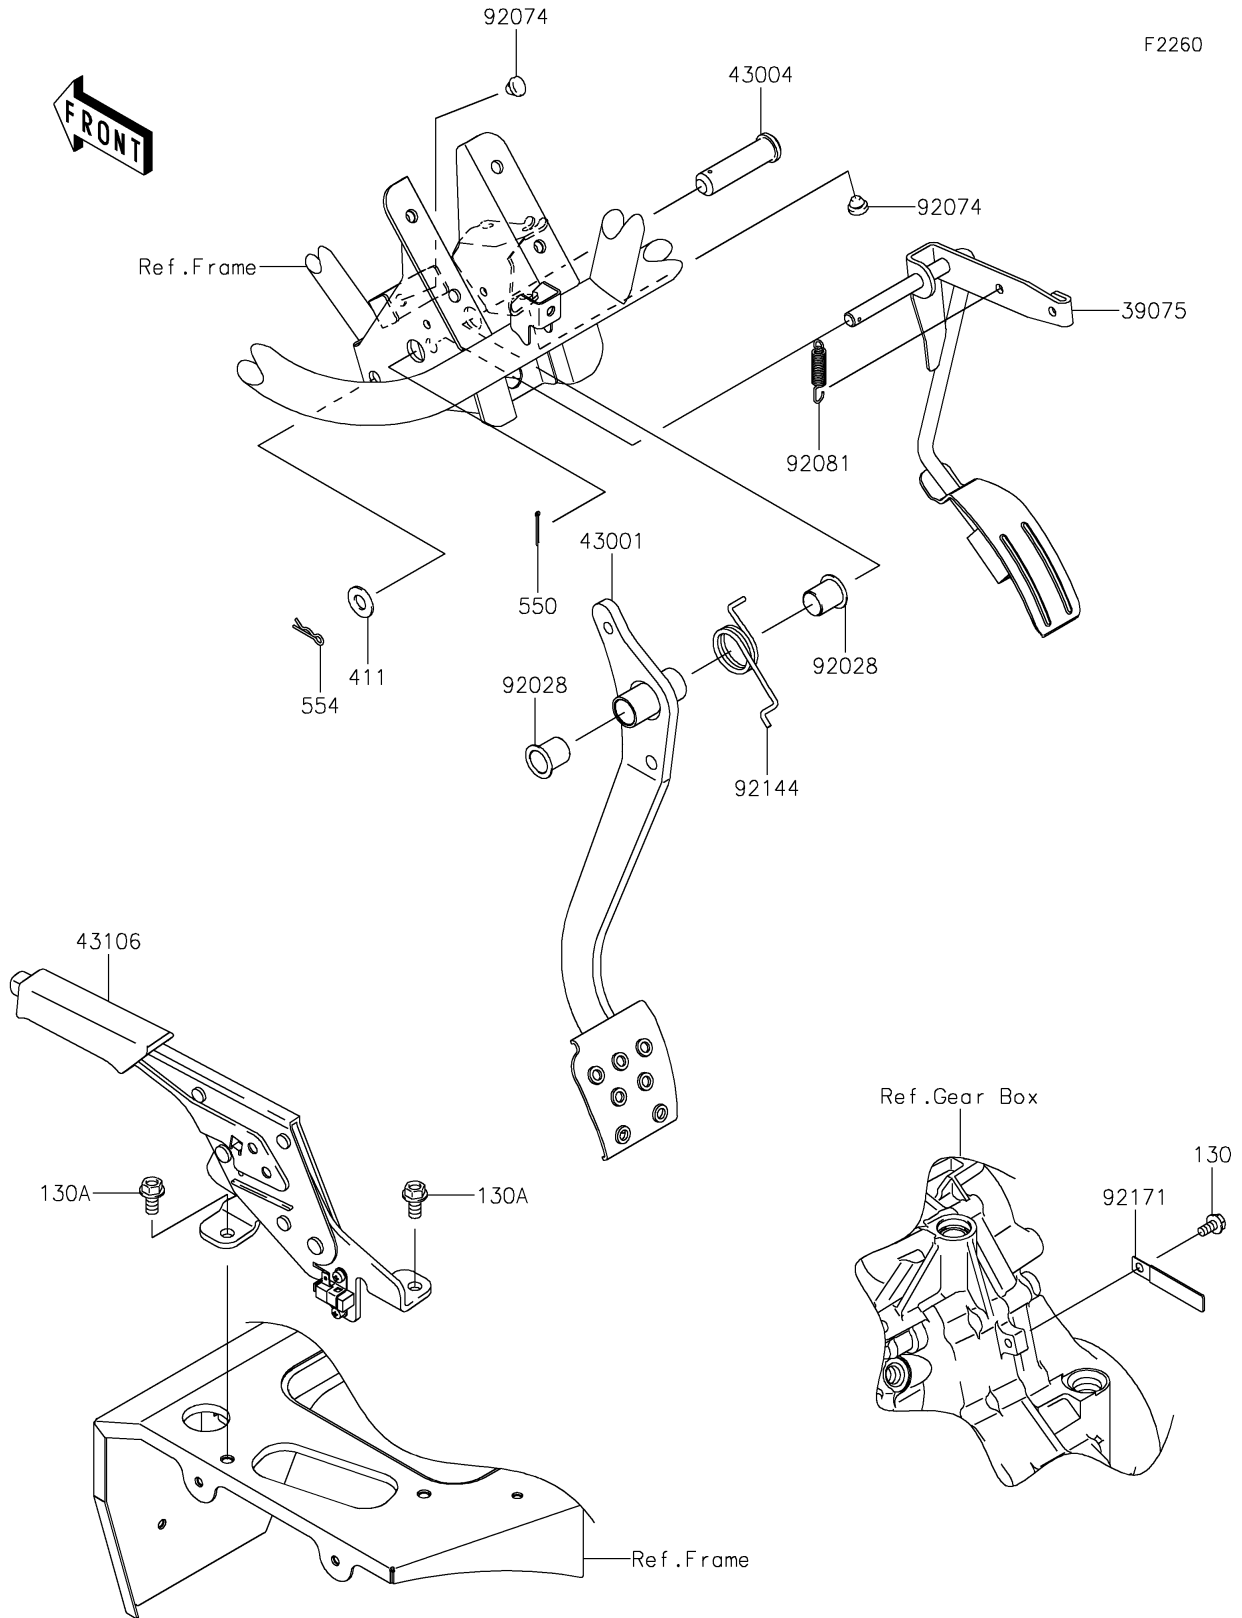

2021 MULE SX™ 4x4 XC CAMO FI PARTS DIAGRAM

Brake Pedal/Throttle Lever

2021 MULE SX™ 4x4 XC CAMO FI PARTS LIST

Brake Pedal/Throttle Lever

ITEM NAME	PART NUMBER	QUANTITY
LEVER-THROTTLE (Ref # 39075)	39075-0022	1
LEVER-BRAKE,PEDAL (Ref # 43001)	43001-0751	1
SHAFT-BRAKE (Ref # 43004)	43004-1128	1
LEVER-ASSY-PARKING BRAKE (Ref # 43106)	43106-0005	1
BUSHING (Ref # 92028)	92028-1571	2
PLUG,7X2 (Ref # 92074)	92074-028	2
SPRING (Ref # 92081)	92081-1922	1
SPRING (Ref # 92144)	92144-1536	1
CLAMP,L=60 (Ref # 92171)	92171-0652	1
BOLT-FLANGED,6X12 (Ref # 130)	130AA0612	1
BOLT-FLANGED,8X16 (Ref # 130A)	130CA0816	2
WASHER-PLAIN,10MM (Ref # 411)	411AA1000	1
PIN-COTTER,2.5X25 (Ref # 550)	550AA2525	1
PIN-SNAP,10MM (Ref # 554)	554DA1000	1