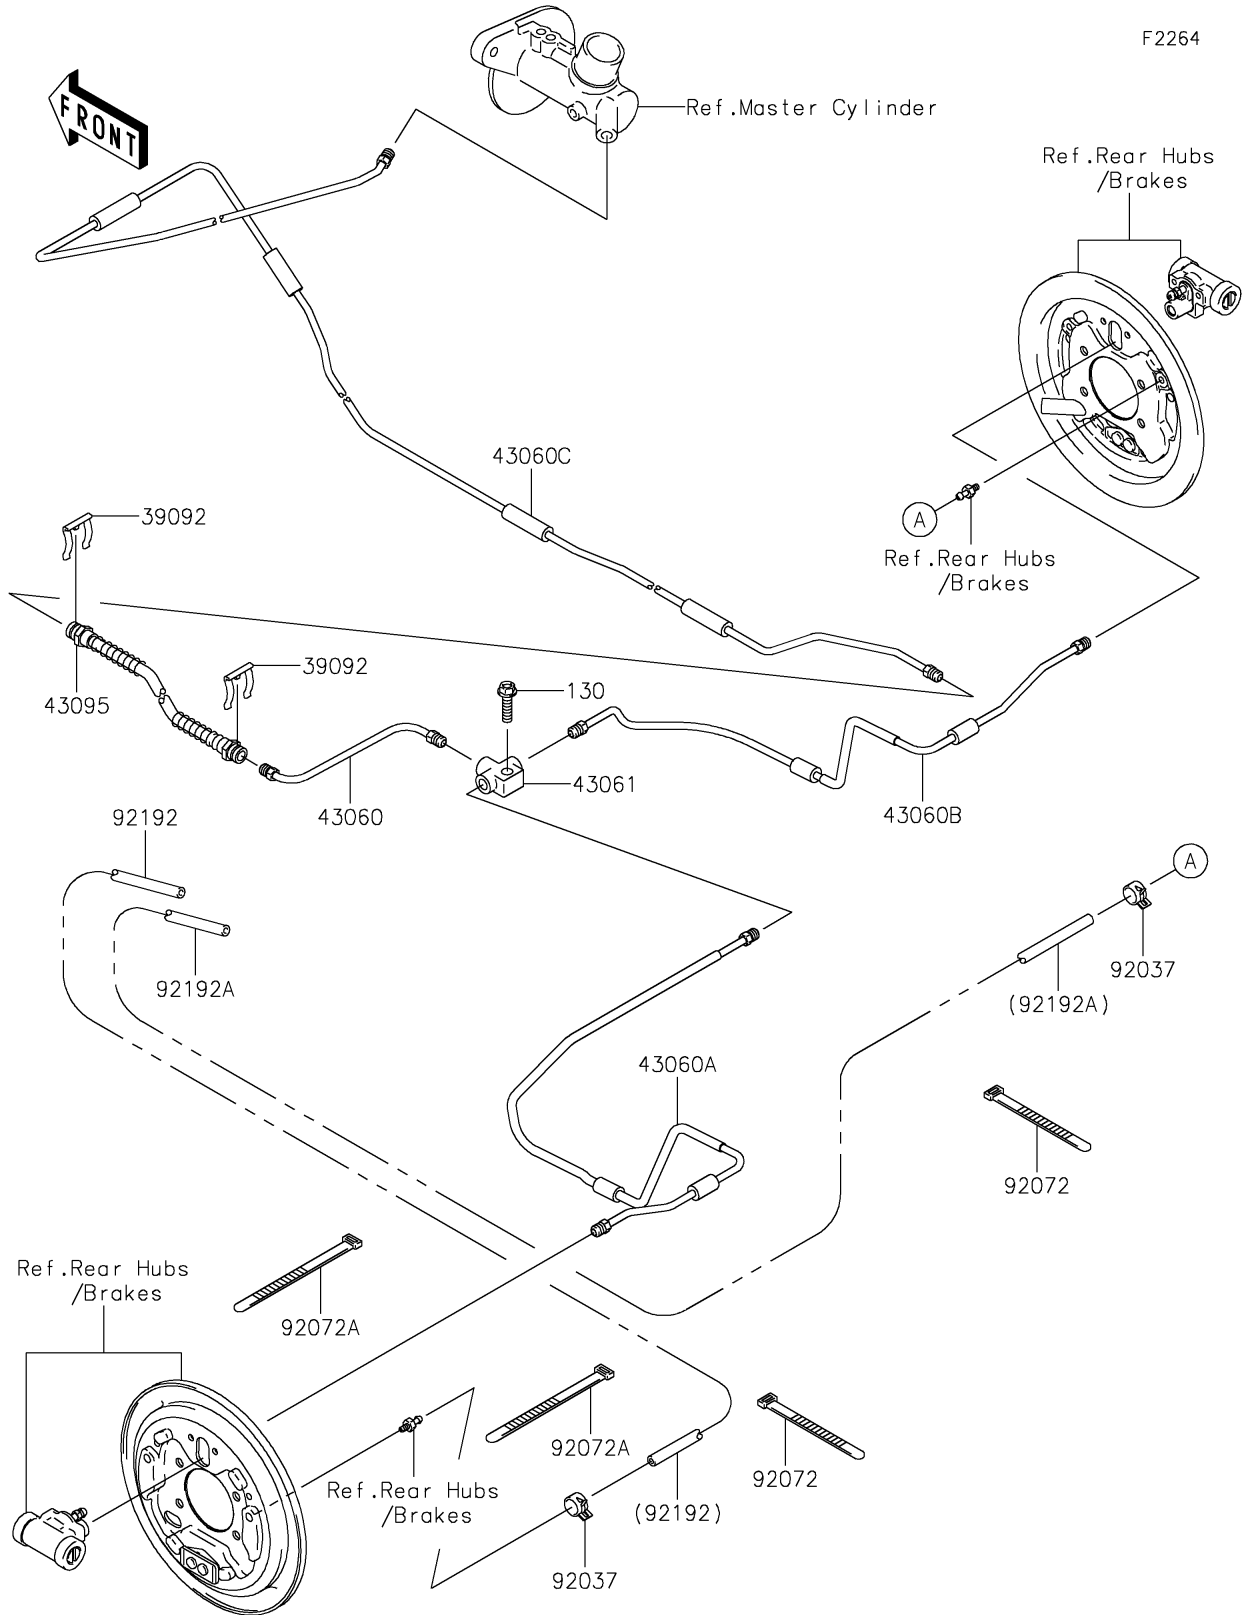

2021 MULE SX™ 4x4 XC CAMO FI PARTS DIAGRAM

Rear Brake Piping

2021 MULE SX™ 4x4 XC CAMO FI PARTS LIST

Rear Brake Piping

ITEM NAME	PART NUMBER	QUANTITY
PIN-HAIR (Ref # 39092)	39092-1052	2
PIPE-BRAKE,RR,CNT (Ref # 43060)	43060-0006	1
PIPE-BRAKE,M/CYLINDER (Ref # 43060A)	43060-0327	1
PIPE-BRAKE,RR,LH (Ref # 43060B)	43060-0337	1
PIPE-BRAKE,RR,RH (Ref # 43060C)	43060-0338	1
JOINT-BRAKE (Ref # 43061)	43061-1063	1
HOSE-BRAKE,RR (Ref # 43095)	43095-1545	1
CLAMP (Ref # 92037)	92037-1601	2
BAND,L=123 (Ref # 92072)	92072-030	2
BAND,L=149 (Ref # 92072A)	92072-031	2
TUBE,4.7X9.5X1320 (Ref # 92192)	92192-0103	1
TUBE,4.7X9.5X1760 (Ref # 92192A)	92192-0176	1
BOLT-FLANGED,8X30 (Ref # 130)	130CA0830	1