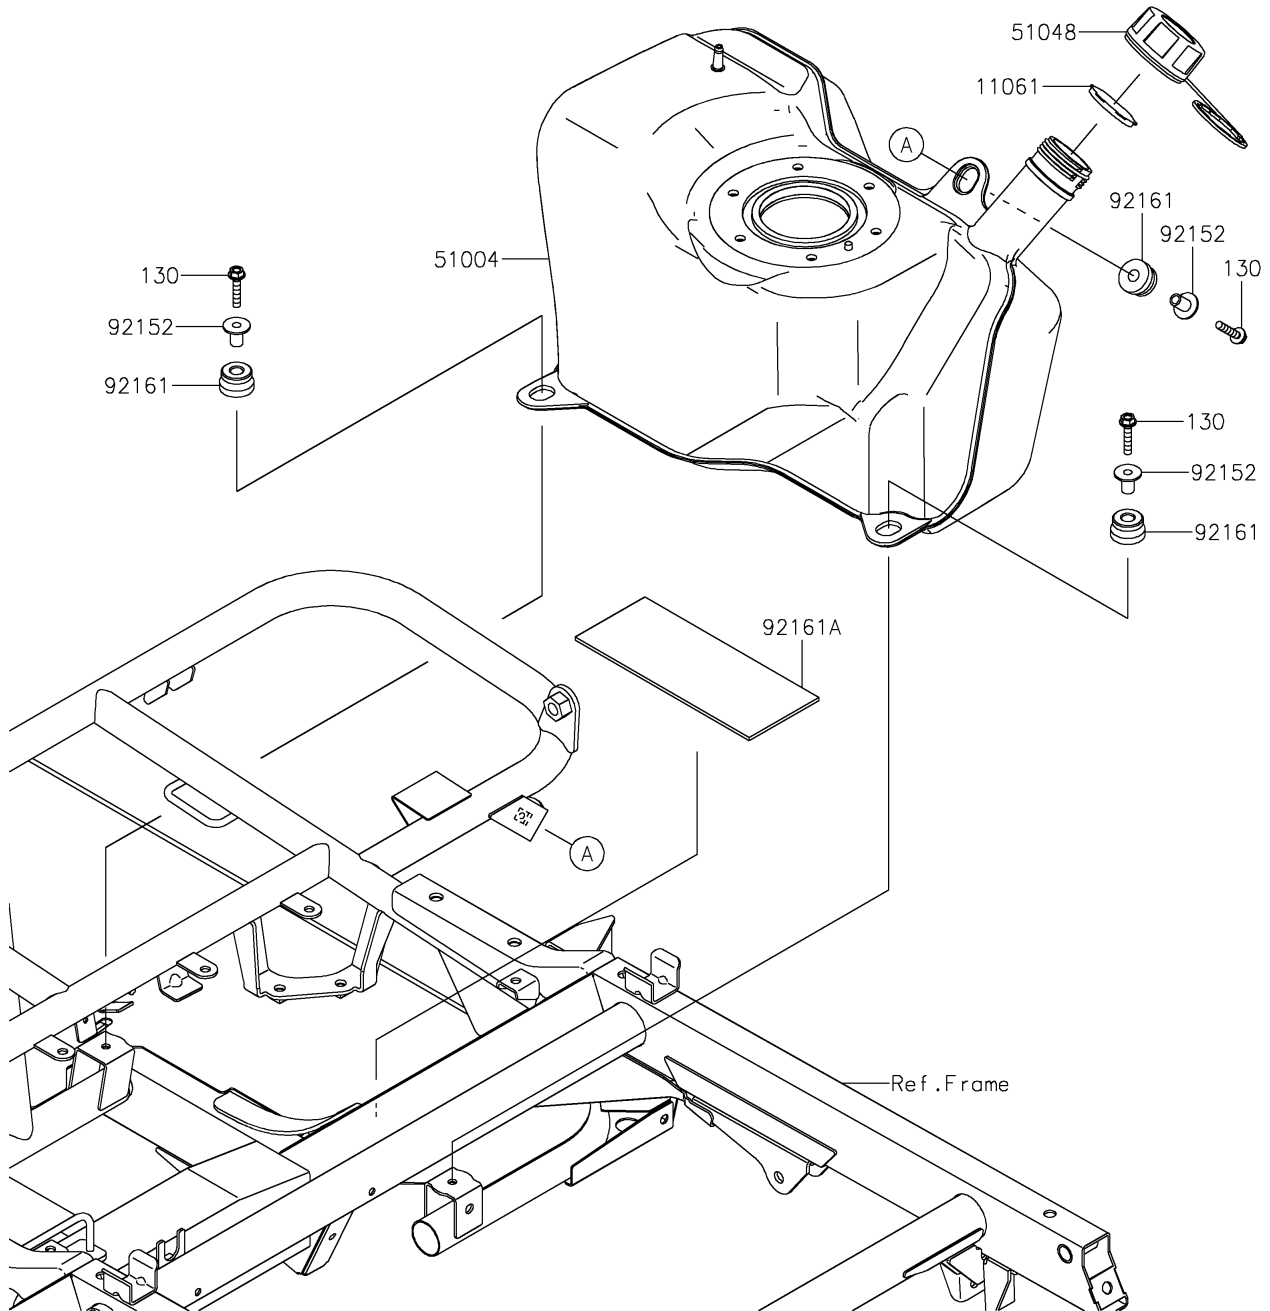

2021 MULE SX™ 4x4 XC CAMO FI PARTS DIAGRAM

Fuel Tank

F2410

2021 MULE SX™ 4x4 XC CAMO FI PARTS LIST

Fuel Tank

ITEM NAME	PART NUMBER	QUANTITY
GASKET,FUEL TANK CAP (Ref # 11061)	11061-0395	1
TANK-FUEL (Ref # 51004)	51004-0030	1
CAP-ASSY-TANK,FUEL (Ref # 51048)	51048-0026	1
COLLAR,6.8X10X18.1 (Ref # 92152)	92152-1867	3
DAMPER,10X28X17 (Ref # 92161)	92161-1614	3
DAMPER,80X200X3.175 (Ref # 92161A)	92161-1645	1
BOLT-FLANGED,6X30 (Ref # 130)	130BA0630	3