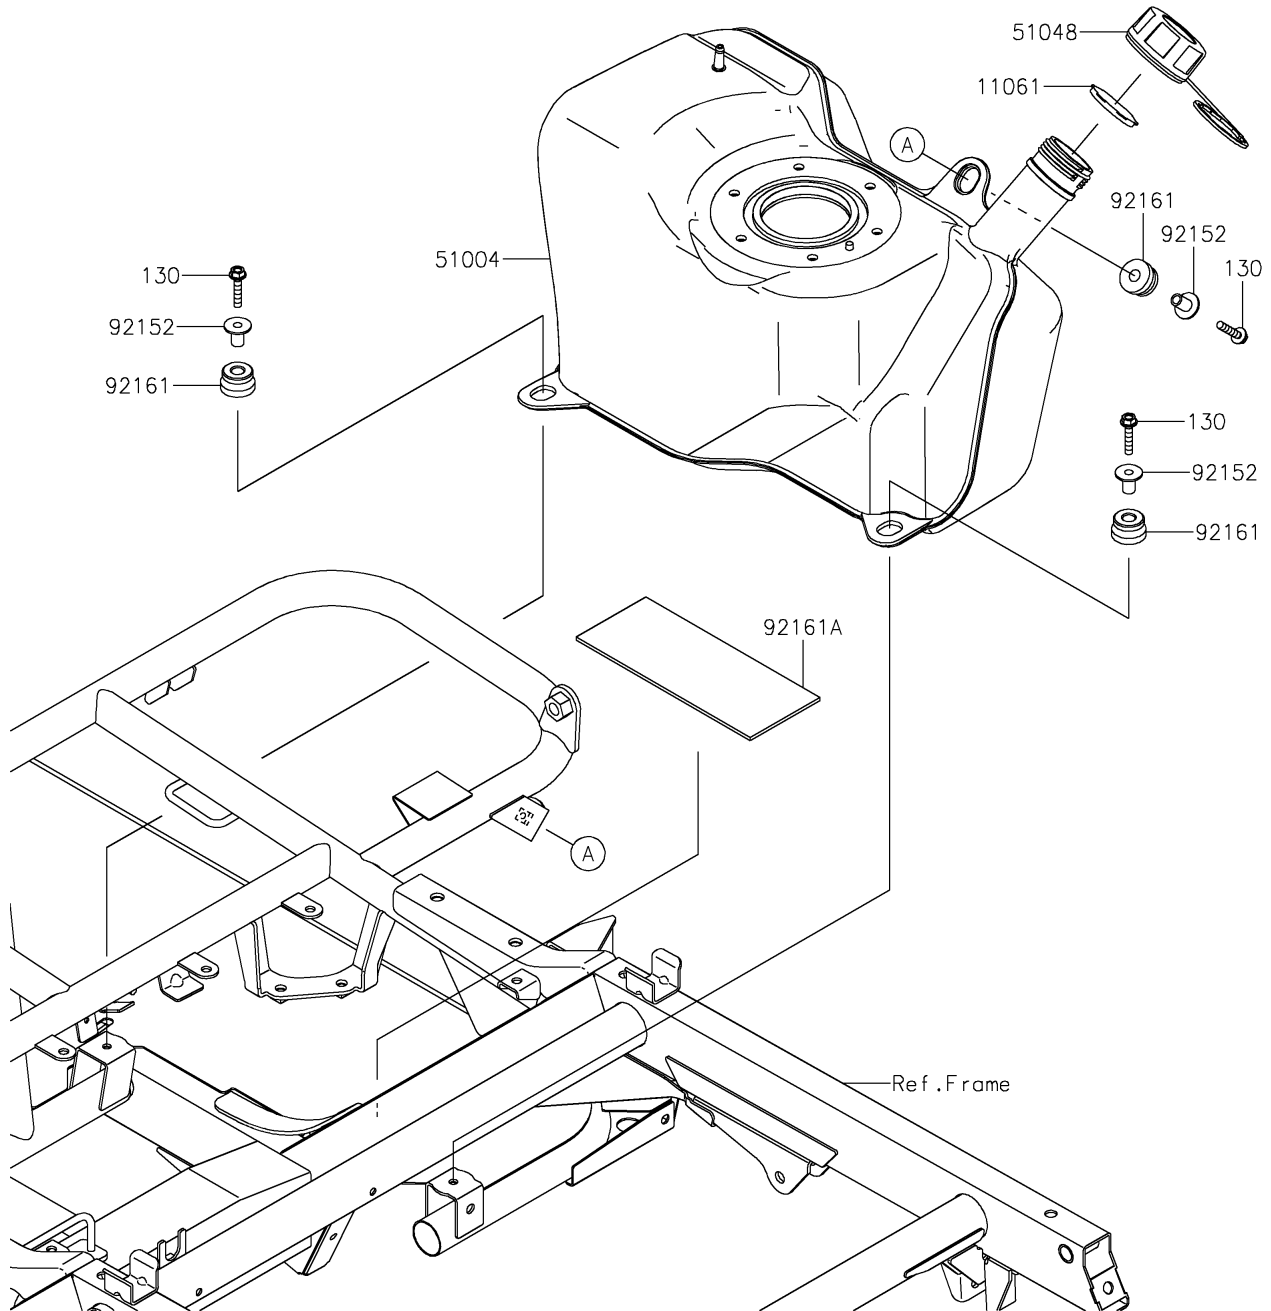

2021 MULE SX™ 4x4 XC CAMO FI PARTS DIAGRAM

Fuel Tank

F2410

2021 MULE SX™ 4x4 XC CAMO FI PARTS LIST

Fuel Tank

ITEM NAME	PART NUMBER	QUANTITY
GASKET,FUEL TANK CAP (Ref # 11061)	11061-0395	1
TANK-FUEL (Ref # 51004)	51004-0030	1
CAP-ASSY-TANK,FUEL (Ref # 51048)	51048-0026	1
COLLAR,6.8X10X18.1 (Ref # 92152)	92152-1867	3
DAMPER,10X28X17 (Ref # 92161)	92161-1614	3
DAMPER,80X200X3.175 (Ref # 92161A)	92161-1645	1
BOLT-FLANGED,6X30 (Ref # 130)	130BA0630	3