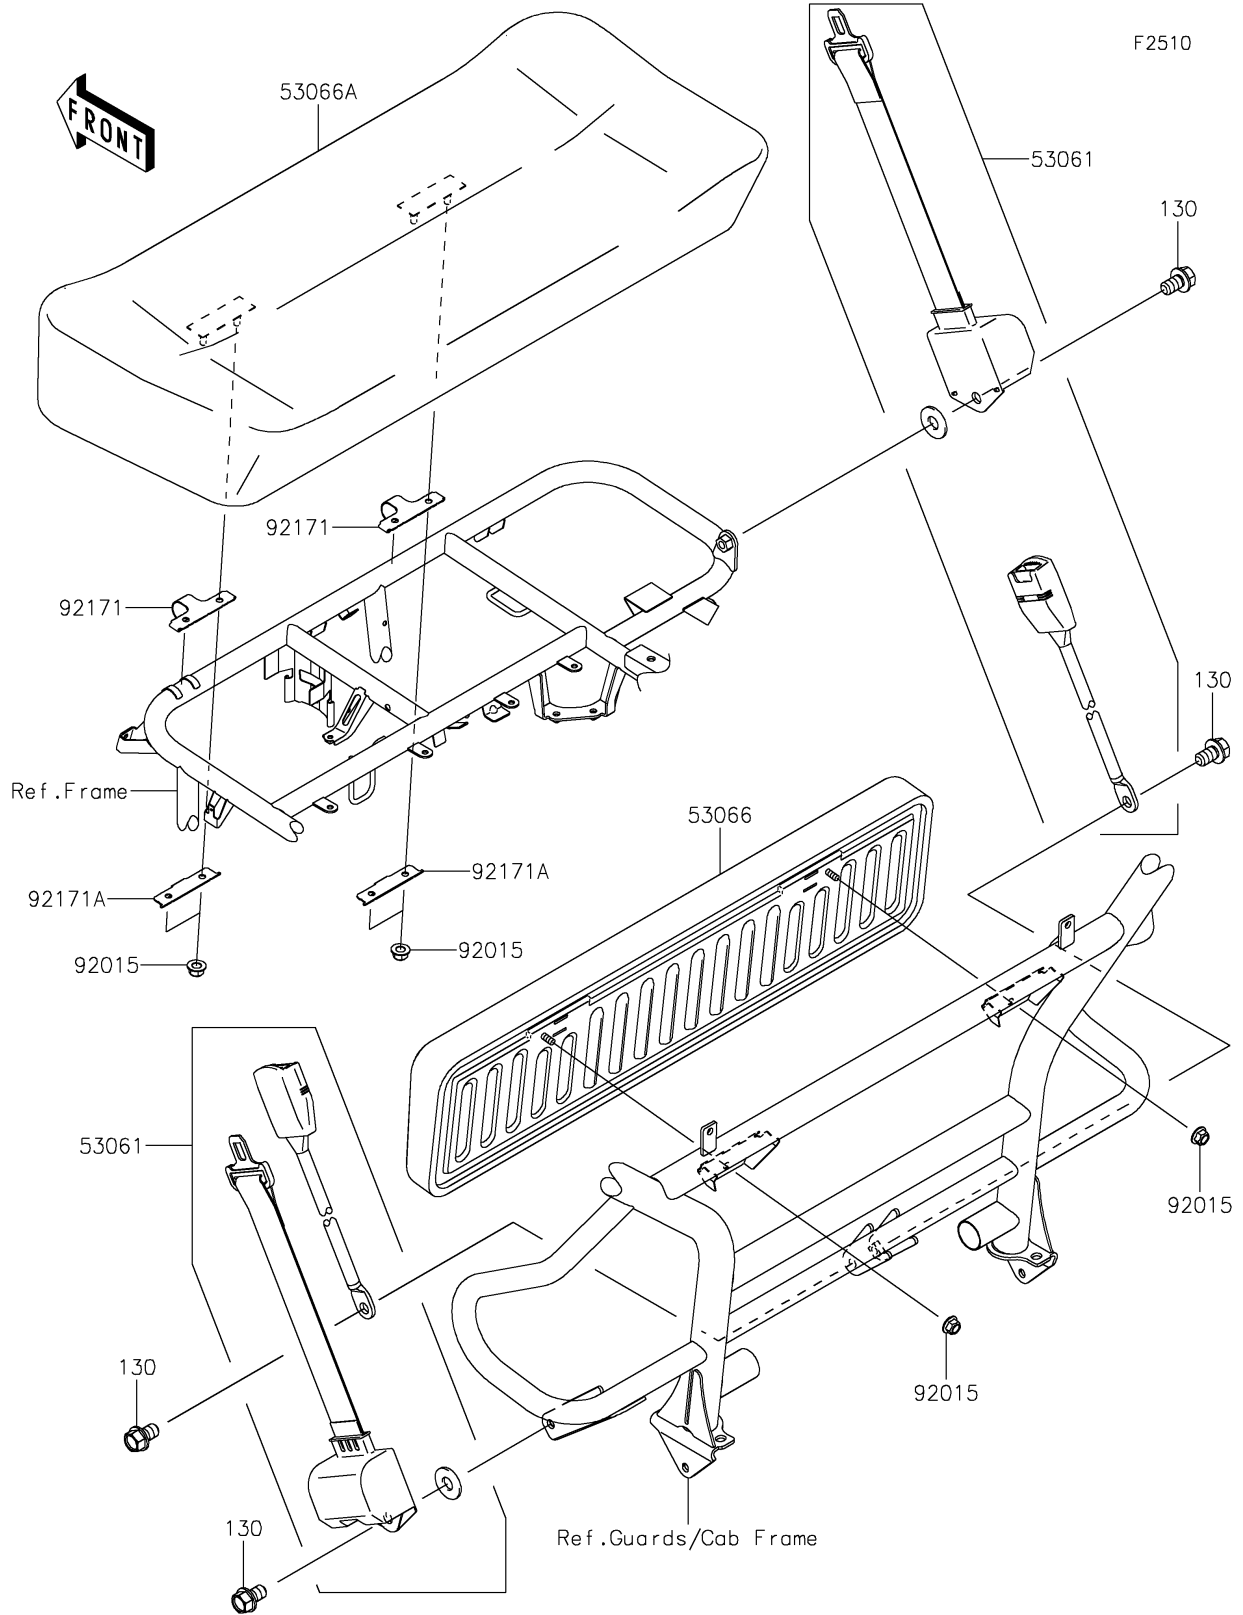

2021 MULE SX™ 4x4 XC CAMO FI PARTS DIAGRAM

Seat

2021 MULE SX™ 4x4 XC CAMO FI PARTS LIST

Seat

ITEM NAME	PART NUMBER	QUANTITY
BELT-SEAT (Ref # 53061)	53061-0050	2
SEAT-ASSY,BACK,BLACK (Ref # 53066)	53066-0270-MA	1
SEAT-ASSY,CUSHION,BLACK (Ref # 53066A)	53066-0605-MA	1
NUT,FLANGED,LOCK,8MM (Ref # 92015)	92015-1668	6
CLAMP (Ref # 92171)	92171-0441	2
CLAMP (Ref # 92171A)	92171-0442	2
BOLT-FLANGED,12X20 (Ref # 130)	130BA1220	4