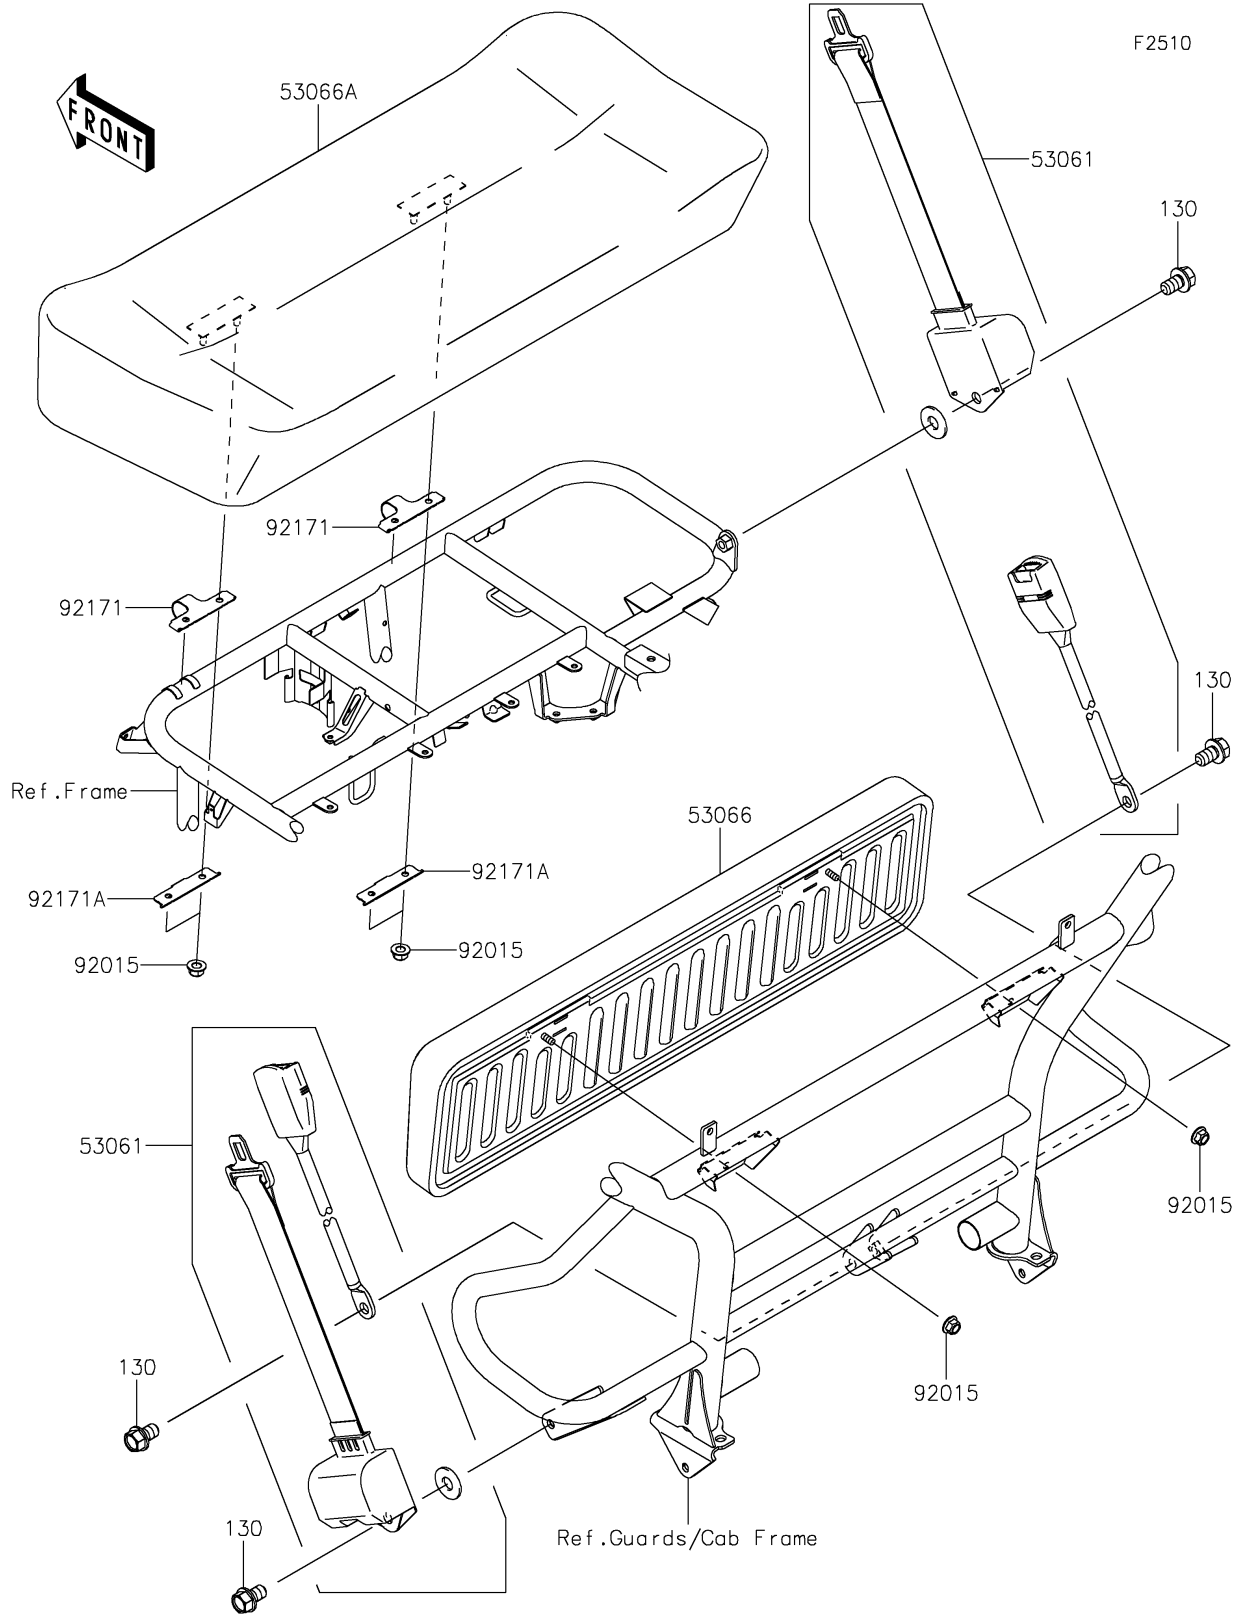

# 2021 MULE SX™ 4x4 XC CAMO FI PARTS DIAGRAM

Seat

## 2021 MULE SX™ 4x4 XC CAMO FI PARTS LIST

### Seat

ITEM NAME	PART NUMBER	QUANTITY
BELT-SEAT (Ref # 53061)	53061-0050	2
SEAT-ASSY,BACK,BLACK (Ref # 53066)	53066-0270-MA	1
SEAT-ASSY,CUSHION,BLACK (Ref # 53066A)	53066-0605-MA	1
NUT,FLANGED,LOCK,8MM (Ref # 92015)	92015-1668	6
CLAMP (Ref # 92171)	92171-0441	2
CLAMP (Ref # 92171A)	92171-0442	2
BOLT-FLANGED,12X20 (Ref # 130)	130BA1220	4