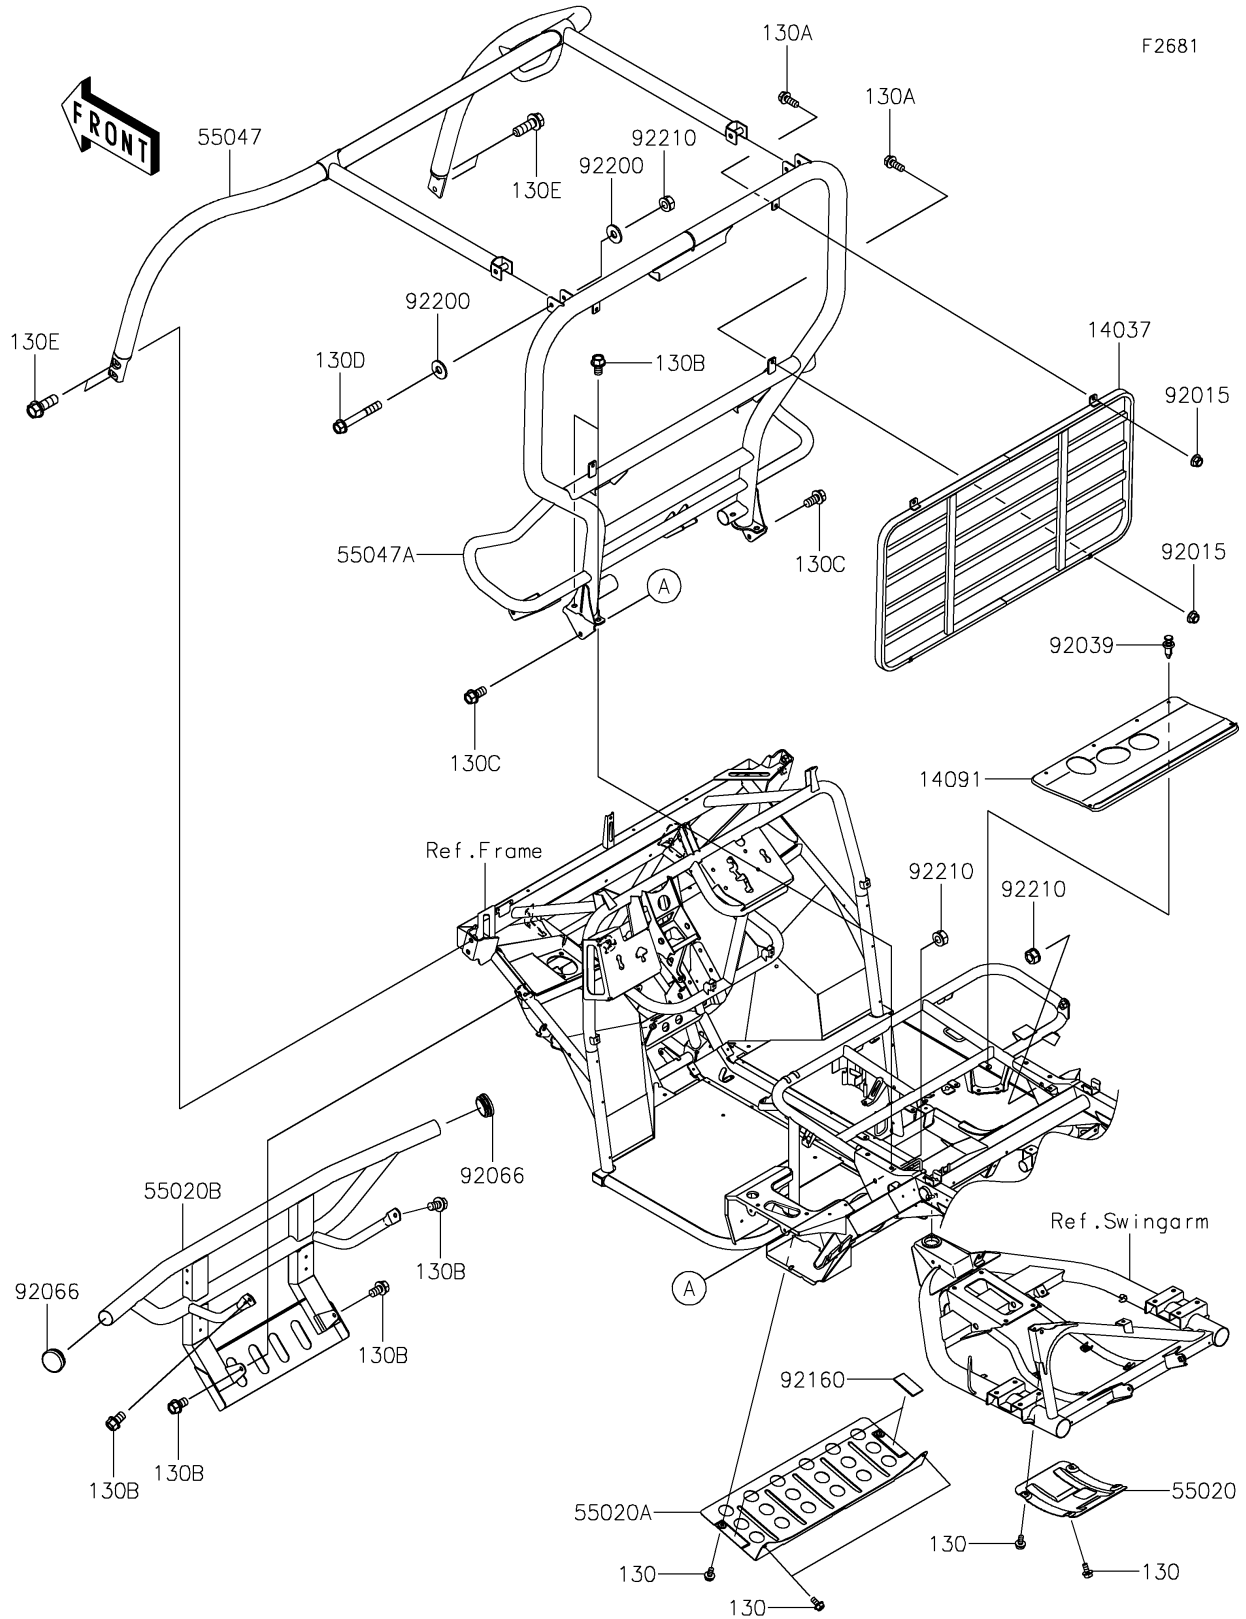

# 2021 MULE SX™ 4x4 XC CAMO FI PARTS DIAGRAM

Guards/Cab Frame

## 2021 MULE SX™ 4x4 XC CAMO FI PARTS LIST

### Guards/Cab Frame

ITEM NAME	PART NUMBER	QUANTITY
SCREEN,T.BLACK (Ref # 14037)	14037-0774-388	1
COVER (Ref # 14091)	14091-0355	1
GUARD,DIFF (Ref # 55020)	55020-0141	1
GUARD (Ref # 55020A)	55020-0883	1
GUARD,FR,T.BLACK (Ref # 55020B)	55020-1933-388	1
BAR-COMP,FR,T.BLACK (Ref # 55047)	55047-0376-388	1
BAR-COMP,RR,T.BLACK (Ref # 55047A)	55047-0377-388	1
NUT,FLANGED,LOCK,8MM (Ref # 92015)	92015-1668	4
RIVET (Ref # 92039)	92039-0776	6
PLUG,42MM (Ref # 92066)	92066-0830	2
DAMPER (Ref # 92160)	92160-1102	2
WASHER,11X26X2.6 (Ref # 92200)	92200-0352	4
NUT,LOCK,10MM (Ref # 92210)	92210-1204	4
BOLT-FLANGED,6X12 (Ref # 130)	130BA0612	8
BOLT-FLANGED,8X20 (Ref # 130A)	130BA0820	4
BOLT-FLANGED,10X16 (Ref # 130B)	130BA1016	8
BOLT-FLANGED,10X20 (Ref # 130C)	130BA1020	2
BOLT-FLANGED,10X70 (Ref # 130D)	130BA1070	2
BOLT-FLANGED,12X35 (Ref # 130E)	130BA1235	4