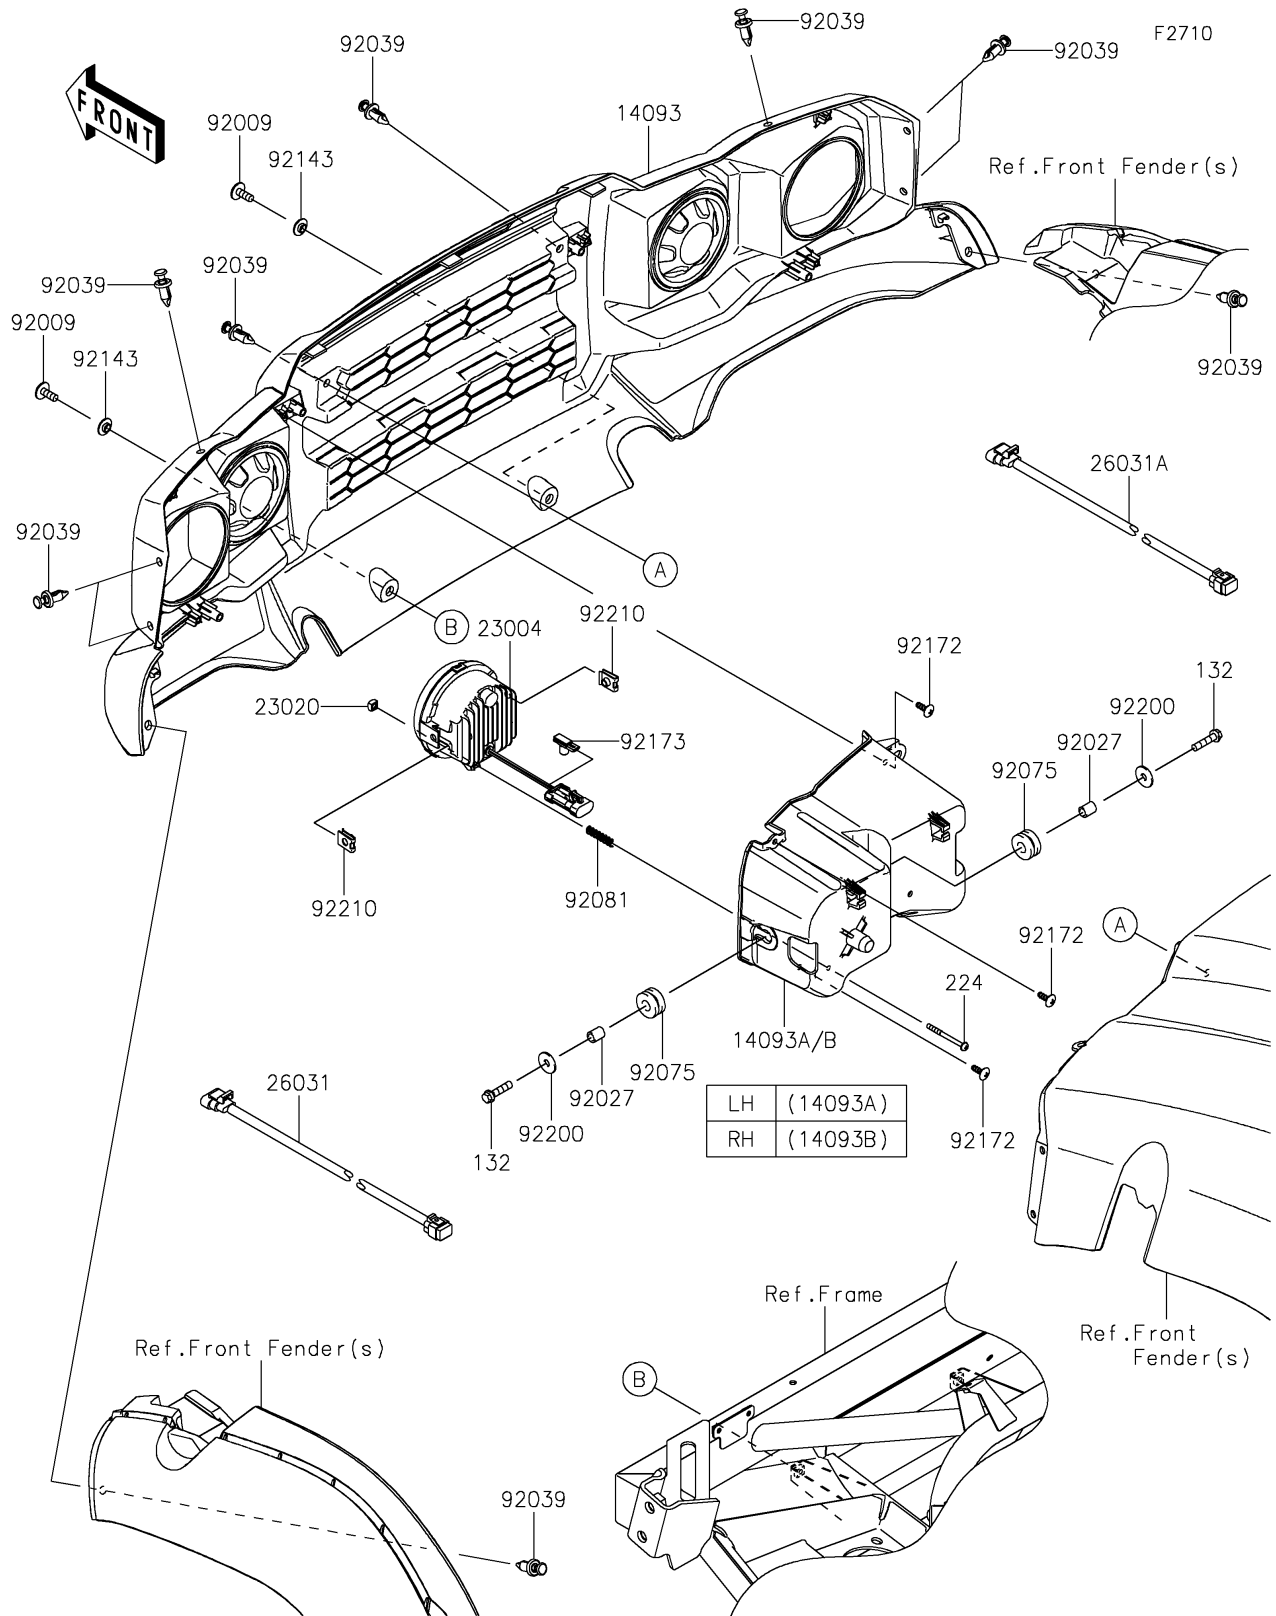

2021 MULE SX™ 4x4 XC CAMO FI PARTS DIAGRAM

Headlight(s)

2021 MULE SX™ 4x4 XC CAMO FI PARTS LIST

Headlight(s)

ITEM NAME	PART NUMBER	QUANTITY
COVER,FR GRILL (Ref # 14093)	14093-0392	1
COVER,HEAD LAMP,LH (Ref # 14093A)	14093-0394	1
COVER,HEAD LAMP,RH (Ref # 14093B)	14093-0395	1
LAMP-HEAD (Ref # 23004)	23004-0372	2
NUT,4MM,FOCUS ADJUST (Ref # 23020)	23020-018	2
HARNESS,HEAD LAMP,LH (Ref # 26031)	26031-2384	1
HARNESS,HEAD LAMP,RH (Ref # 26031A)	26031-2385	1
SCREW,6X16 (Ref # 92009)	92009-1621	2
COLLAR,6.8X10X12 (Ref # 92027)	92027-162	4
RIVET (Ref # 92039)	92039-0776	10
DAMPER,10X24X12 (Ref # 92075)	92075-1690	4
SPRING,FOCUS ADJUST (Ref # 92081)	92081-1896	2
COLLAR (Ref # 92143)	92143-1087	2
SCREW,TAPPING,5X14 (Ref # 92172)	92172-0265	6
CLAMP (Ref # 92173)	92173-1491	2
WASHER,6.5X20X1.6 (Ref # 92200)	92200-0283	4
NUT (Ref # 92210)	92210-1125	4
BOLT-FLANGED-SMALL,6X25 (Ref # 132)	132BA0625	4
SCREW-PAN-WP-CROS,4X45 (Ref # 224)	224AA0445	2