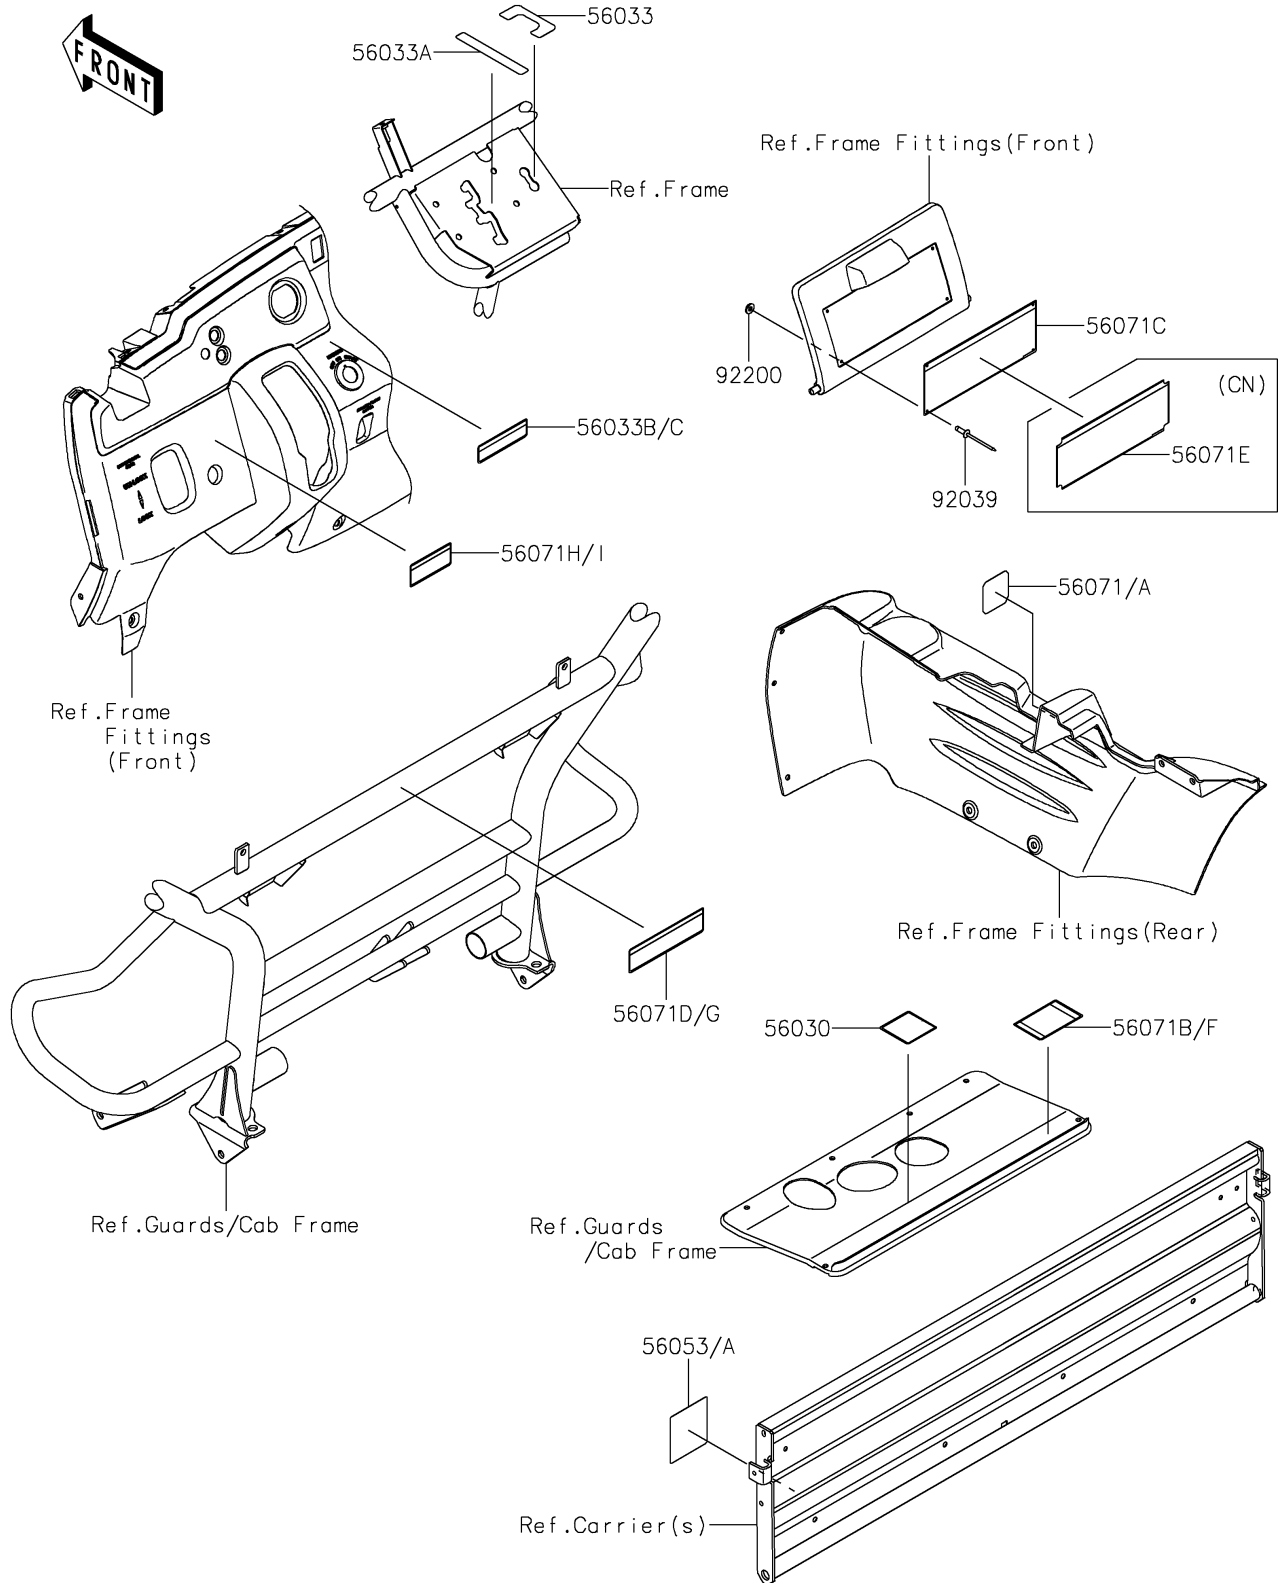

2021 MULE SX™ 4x4 XC CAMO FI PARTS DIAGRAM

Labels

F2860

2021 MULE SX™ 4x4 XC CAMO FI PARTS LIST

Labels

| ITEM NAME | PART NUMBER | QUANTITY |
|--|-------------|----------|
| LABEL,OIL GAUGE (Ref # 56030) | 56030-0984 | 1 |
| LABEL-MANUAL,2/4WD (Ref # 56033) | 56033-0052 | 1 |
| LABEL-MANUAL,SHIFT (Ref # 56033A) | 56033-0056 | 1 |
| LABEL-MANUAL,SHIFT NOTICE (Ref # 56033B) | 56033-0822 | 1 |
| LABEL-MANUAL,SHIFT NOTICE (Ref # 56033C) | 56033-0826 | 1 |
| LABEL-SPECIFICATION,TIRE&LOAD (Ref # 56053) | 56053-1508 | 1 |
| LABEL-SPECIFICATION,TIRE&LOAD (Ref # 56053A) | 56053-1512 | 1 |
| LABEL-WARNING,GASOLINE (Ref # 56071) | 56071-0588 | 1 |
| LABEL-WARNING,GASOLINE (Ref # 56071A) | 56071-0593 | 1 |
| LABEL-WARNING,HOT SURFACE (Ref # 56071B) | 56071-0596 | 1 |
| LABEL-WARNING,GENERAL (Ref # 56071C) | 56071-0597 | 1 |
| LABEL-WARNING,CARGO BED (Ref # 56071D) | 56071-0599 | 1 |
| LABEL-WARNING,GENERAL (Ref # 56071E) | 56071-0601 | 1 |
| LABEL-WARNING,HOT SURFACE (Ref # 56071F) | 56071-0603 | 1 |
| LABEL-WARNING,CARGO BED (Ref # 56071G) | 56071-0605 | 1 |
| LABEL-WARNING,CARGO BED (Ref # 56071H) | 56071-0638 | 1 |
| LABEL-WARNING,CARGO BED (Ref # 56071I) | 56071-0639 | 1 |
| RIVET,3.2X8 (Ref # 92039) | 92039-3763 | 4 |
| WASHER,3.5X8X1 (Ref # 92200) | 92200-1251 | 4 |