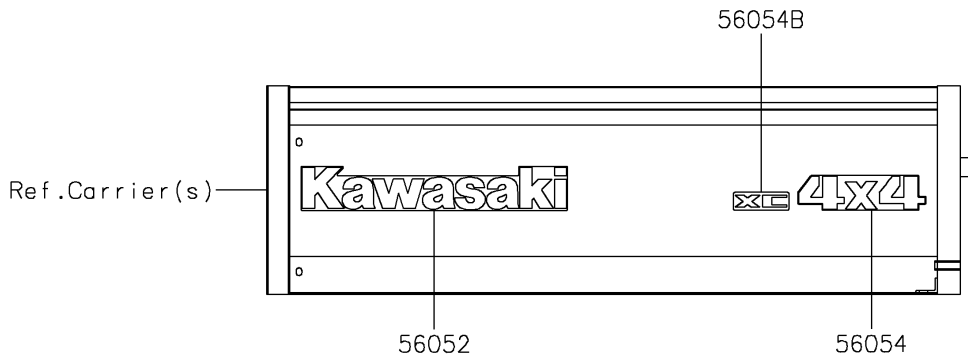

# 2021 MULE SX™ 4x4 XC CAMO FI PARTS DIAGRAM

Decals

F2861

### Decals

ITEM NAME	PART NUMBER	QUANTITY
MARK,SIDE PLATE,KAWASAKI (Ref # 56052)	56052-0105	3
MARK,SIDE PLATE,4X4 (Ref # 56054)	56054-1814	2
MARK,FR FENDER,MULE SX (Ref # 56054A)	56054-2065	2
MARK,FR FENDER,XC (Ref # 56054B)	56054-2066	2
MARK,FR FENDER,FUEL INJECTION (Ref # 56054C)	56054-2460	2