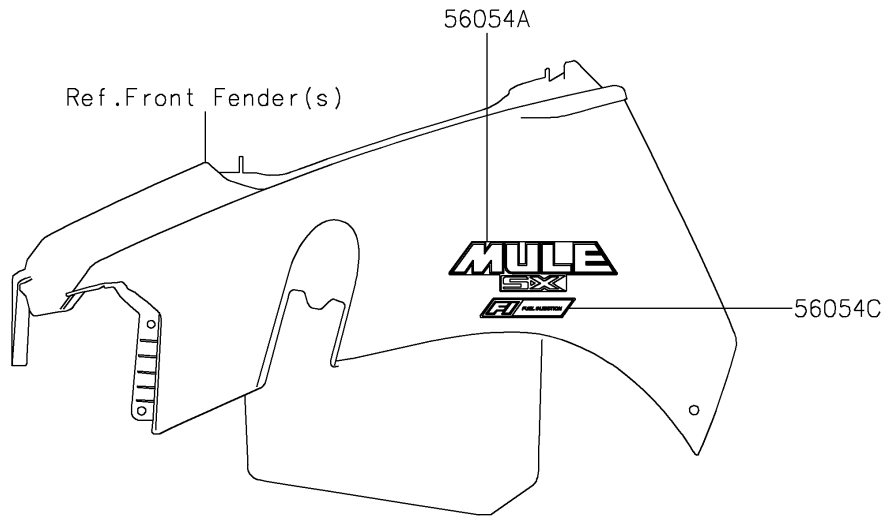

# 2021 MULE SX™ 4x4 XC CAMO FI PARTS DIAGRAM

Decals

F2861

## 2021 MULE SX™ 4x4 XC CAMO FI PARTS LIST

### Decals

ITEM NAME	PART NUMBER	QUANTITY
MARK,SIDE PLATE,KAWASAKI (Ref # 56052)	56052-0105	3
MARK,SIDE PLATE,4X4 (Ref # 56054)	56054-1814	2
MARK,FR FENDER,MULE SX (Ref # 56054A)	56054-2065	2
MARK,FR FENDER,XC (Ref # 56054B)	56054-2066	2
MARK,FR FENDER,FUEL INJECTION (Ref # 56054C)	56054-2460	2