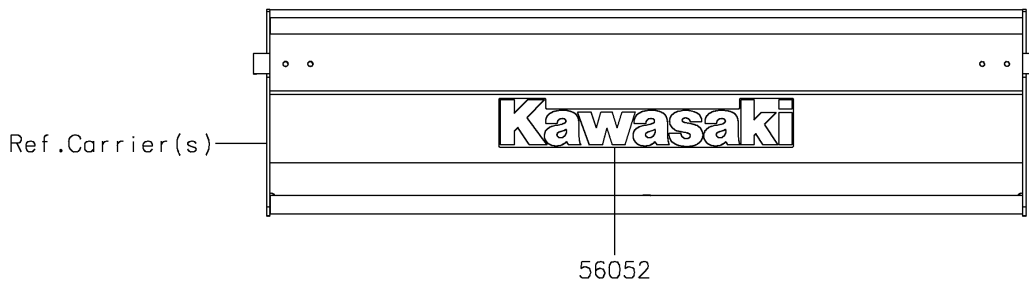

# 2021 MULE SX™ 4x4 XC CAMO FI PARTS DIAGRAM

Decals

F2861

### Decals

ITEM NAME	PART NUMBER	QUANTITY
MARK,SIDE PLATE,KAWASAKI (Ref # 56052)	56052-0105	3
MARK,SIDE PLATE,4X4 (Ref # 56054)	56054-1814	2
MARK,FR FENDER,MULE SX (Ref # 56054A)	56054-2065	2
MARK,FR FENDER,XC (Ref # 56054B)	56054-2066	2
MARK,FR FENDER,FUEL INJECTION (Ref # 56054C)	56054-2460	2