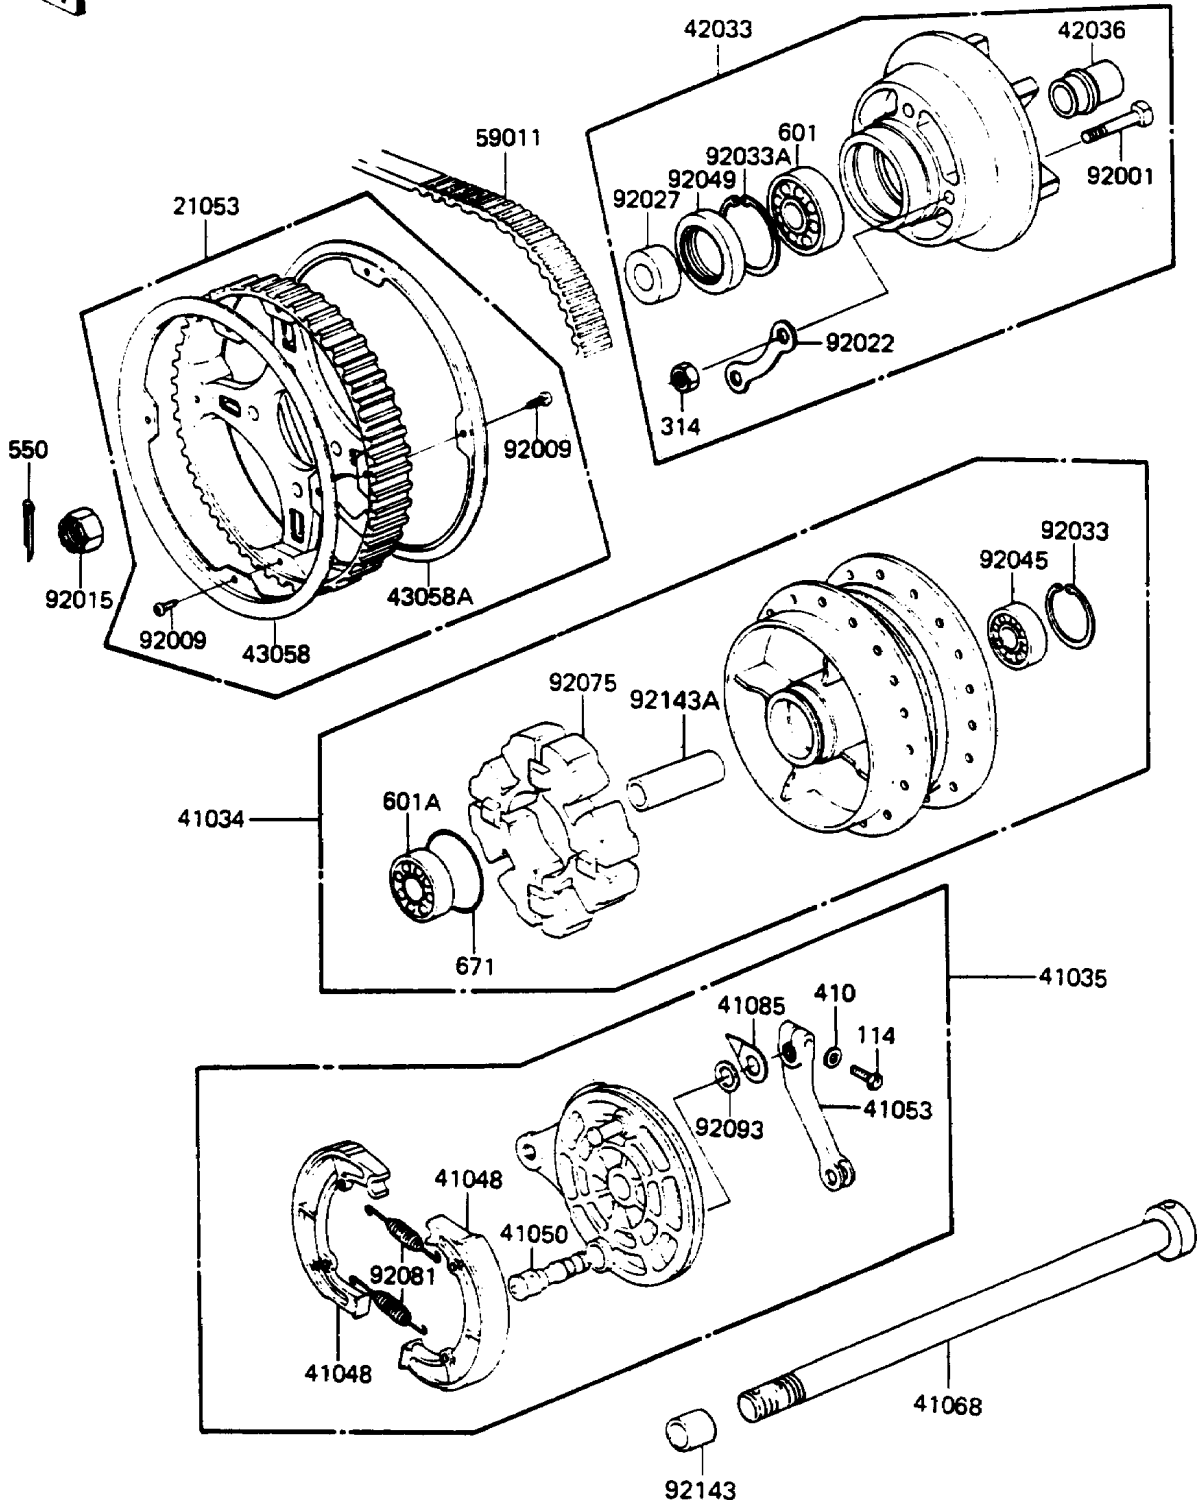

1988 LTD PARTS DIAGRAM

Rear Wheel/Chain

F2240-0056

FRONT