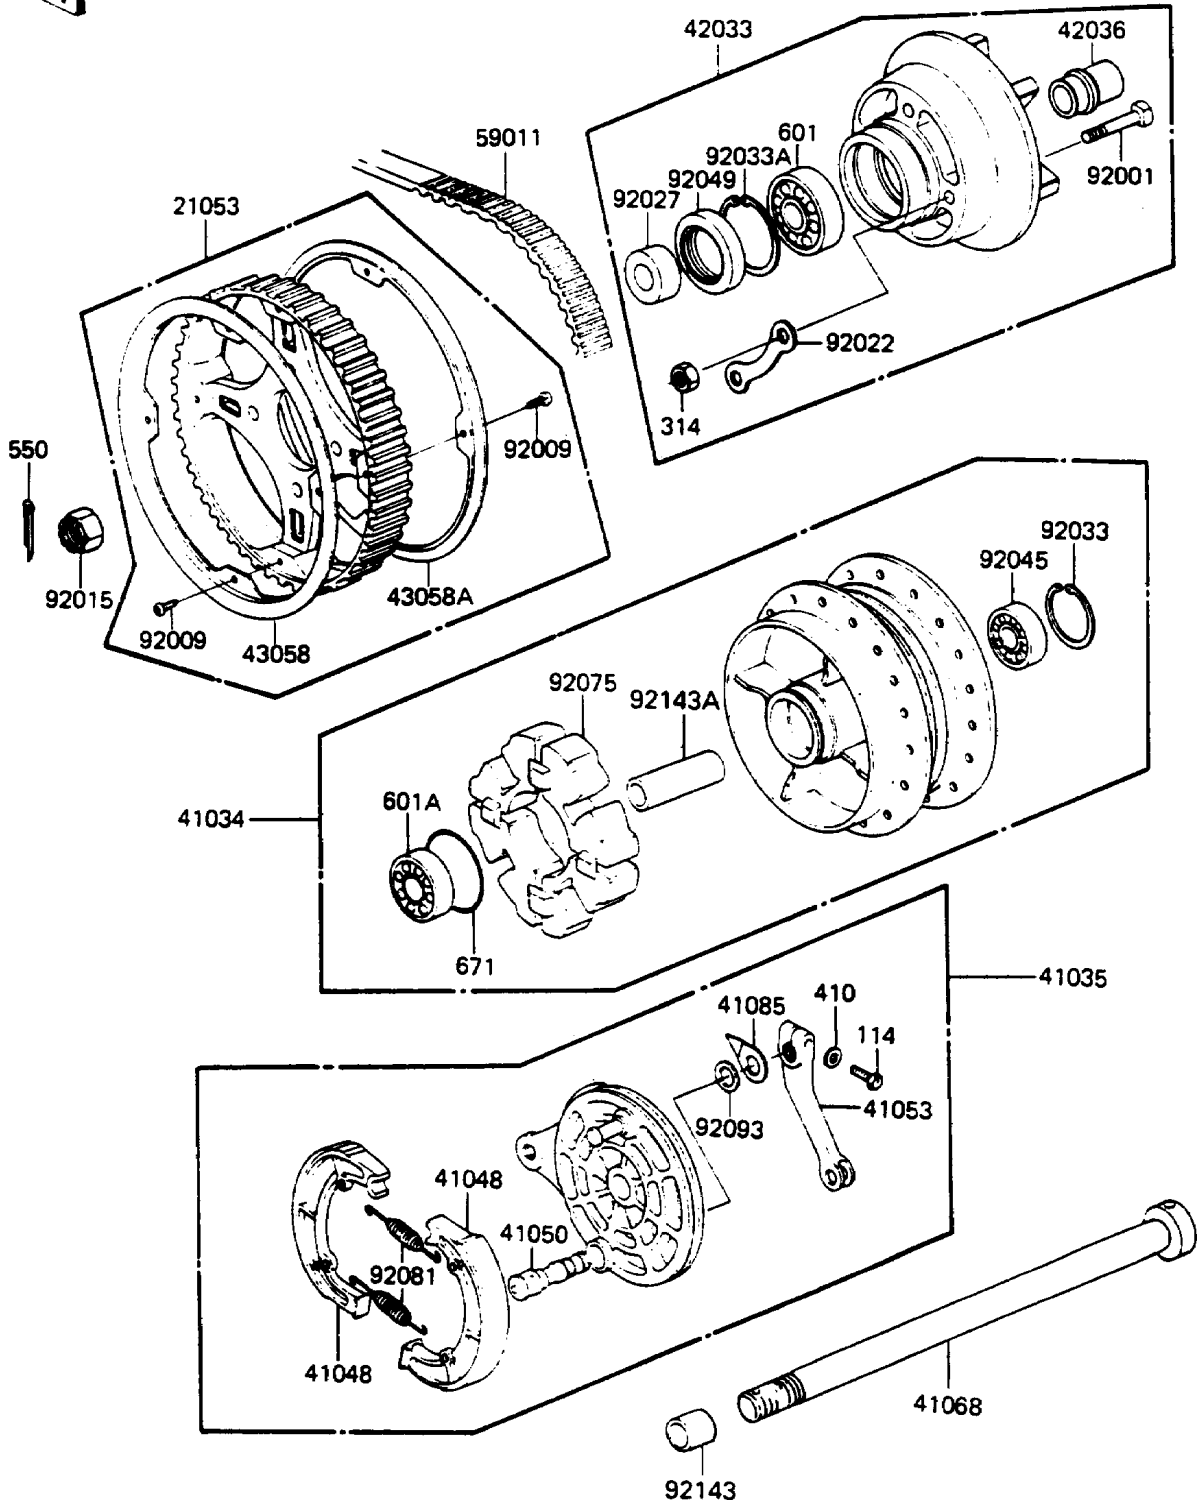

# 1988 LTD PARTS DIAGRAM

Rear Wheel/Chain

F2240-0056

**FRONT**

## Rear Wheel/Chain

ITEM NAME	PART NUMBER	QUANTITY
SPROCKET-ASSY,REAR HUB,50T (Ref # 21053)	21053-1007	1
DRUM-ASSY,REAR BRAKE (Ref # 41034)	41034-1159	1
PANEL-ASSY-BRAKE,RR (Ref # 41035)	41035-1089	1
SHOE-BRAKE (Ref # 41048)	41048-020	2
CAM-BRAKE (Ref # 41050)	41050-1001	1
LEVER-BRAKE CAM (Ref # 41053)	41053-1001	1
AXLE,RR (Ref # 41068)	41068-1083	1
INDICATOR,BRAKE SHOE (Ref # 41085)	41085-004	1
COUPLING-ASSY,REAR HUB (Ref # 42033)	42033-1044	1
SLEEVE,RR HUB COUPLING (Ref # 42036)	42036-1002	1
RING,REAR HUB SPROCKET,OUTER (Ref # 43058)	43058-1016	1
RING,REAR HUB SPROCKET,INNER (Ref # 43058A)	43058-1024	1
BELT,DRIVE,121T (Ref # 59011)	59011-1002	1
BOLT,HUB SPROCKET,10X55 (Ref # 92001)	92003-156	4
SCREW,5X10 (Ref # 92009)	92009-1167	8
NUT,16MM (Ref # 92015)	92015-055	1
WASHER,SPROCKET LOCK (Ref # 92022)	92088-005	2
COLLAR,REAR AXLE,LH,L=23.5 (Ref # 92027)	92027-1368	1
RING-SNAP,47MM (Ref # 92033)	92033-1042	1
RING-SNAP,52MM (Ref # 92033A)	92033-1043	1
BEARING-BALL,#6303NS (Ref # 92045)	92045-034	1
SEAL-OIL,TWC35527 (Ref # 92049)	92052-006	1
DAMPER,SHOCK,RR HUB (Ref # 92075)	92075-1008	1
SPRING,BRAKE SHOE (Ref # 92081)	42020-004	2
SEAL,BRAKE CAM (Ref # 92093)	41051-003	1
COLLAR (Ref # 92143)	92027-1487	1
COLLAR,17.2X25X61 (Ref # 92143A)	92143-1101	1
BOLT-SMALL,8X28 (Ref # 114)	114G0828	1
NUT-HEX-FINE,10MM (Ref # 314)	314B1000	4

# 1988 LTD PARTS LIST

## Rear Wheel/Chain

ITEM NAME	PART NUMBER	QUANTITY
WASHER-PLAIN-SMALL,8MM (Ref # 410)	410B0800	1
PIN-COTTER,4.0X35 (Ref # 550)	550D4035	1
BEARING-BALL,#6205C3 (Ref # 601)	601B6205	1
BEARING-BALL,#6303C3 (Ref # 601A)	601B6303	1
O RING,60MM (Ref # 671)	671B2560	1