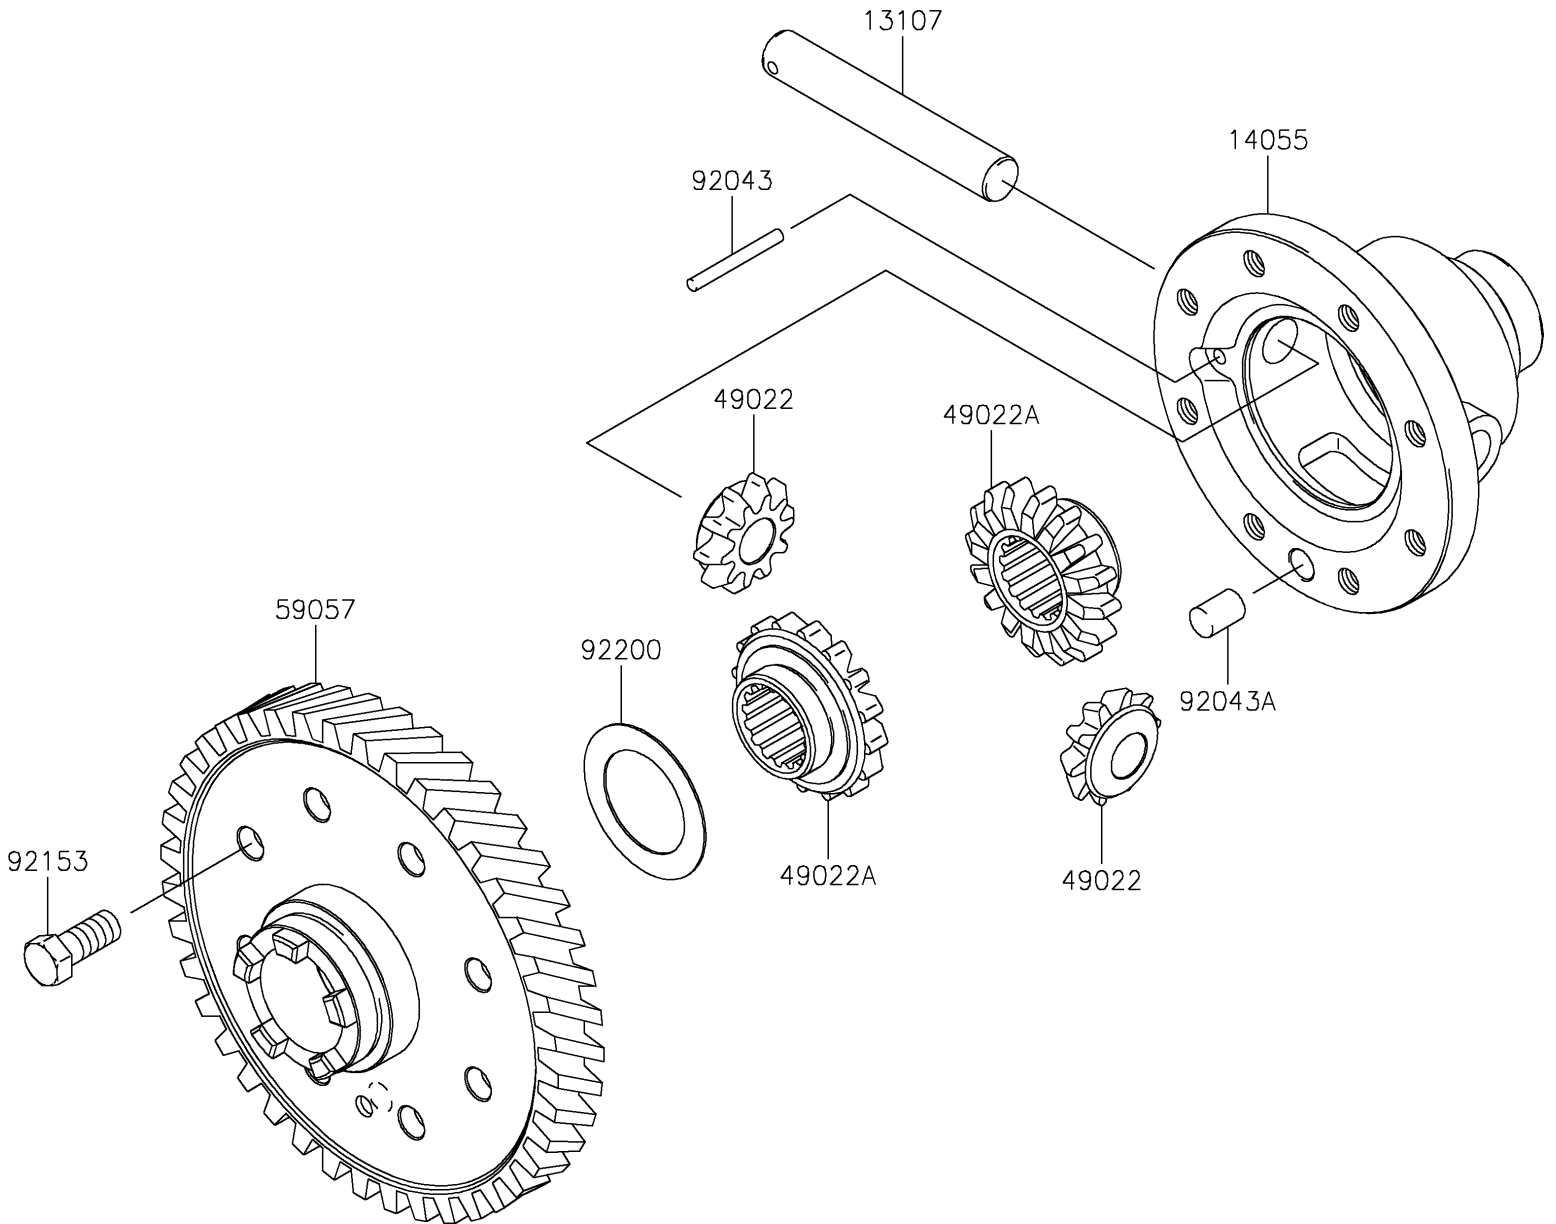

# 2021 MULE SX™ 4x4 SE FI PARTS DIAGRAM

Differential

E1451

## 2021 MULE SX™ 4x4 SE FI PARTS LIST

### Differential

ITEM NAME	PART NUMBER	QUANTITY
SHAFT,DIFF-GEAR CASE (Ref # 13107)	13107-0042	1
CASE-GEAR,DIFF (Ref # 14055)	14055-0016	1
GEAR-BEVEL,10T (Ref # 49022)	49022-0572	2
GEAR-BEVEL,16T (Ref # 49022A)	49022-0573	2
GEAR-HELICAL,64T (Ref # 59057)	59057-0005	1
PIN,4X37.8 (Ref # 92043)	92043-0052	1
PIN,10X14 (Ref # 92043A)	92043-1506	1
BOLT,10X22 (Ref # 92153)	92153-0590	8
WASHER (Ref # 92200)	92200-1077	1