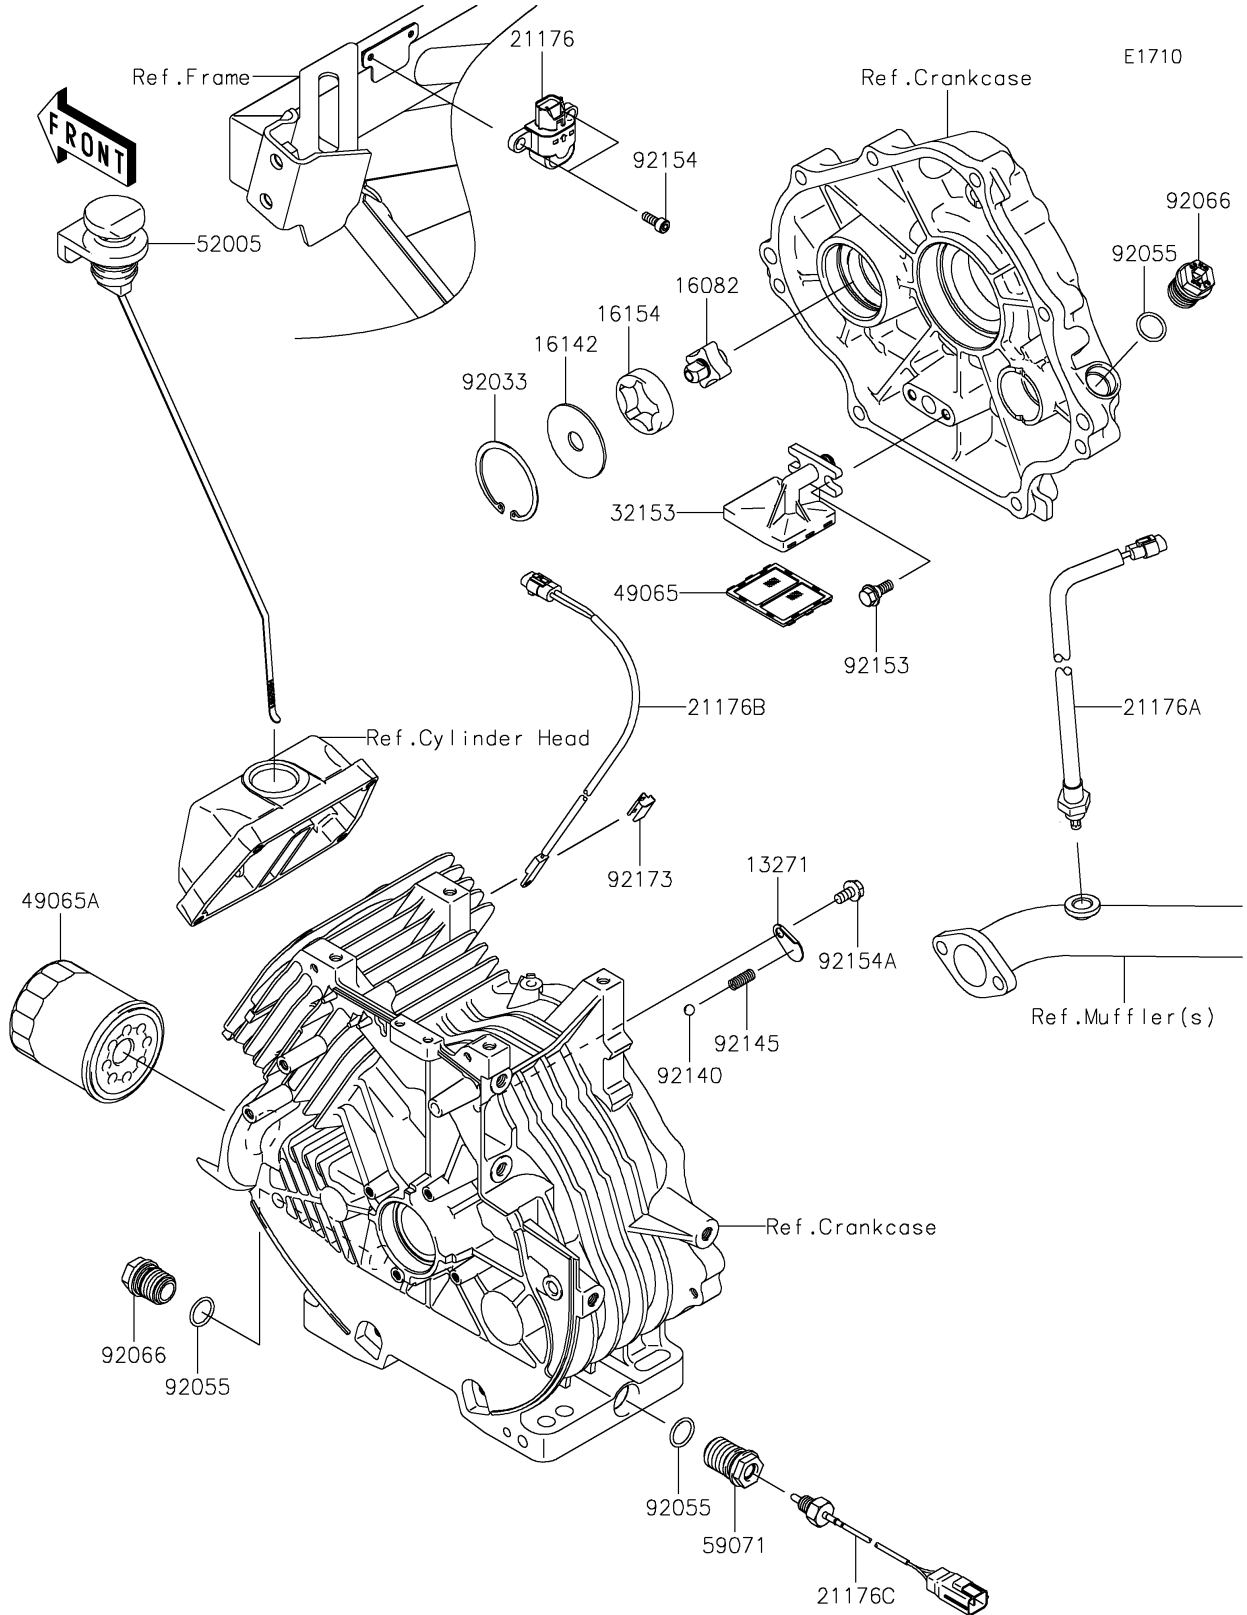

2021 MULE SX™ 4x4 SE FI PARTS DIAGRAM

Oil Pump/Oil Filter

2021 MULE SX™ 4x4 SE FI PARTS LIST

Oil Pump/Oil Filter

ITEM NAME	PART NUMBER	QUANTITY
-----------	-------------	----------