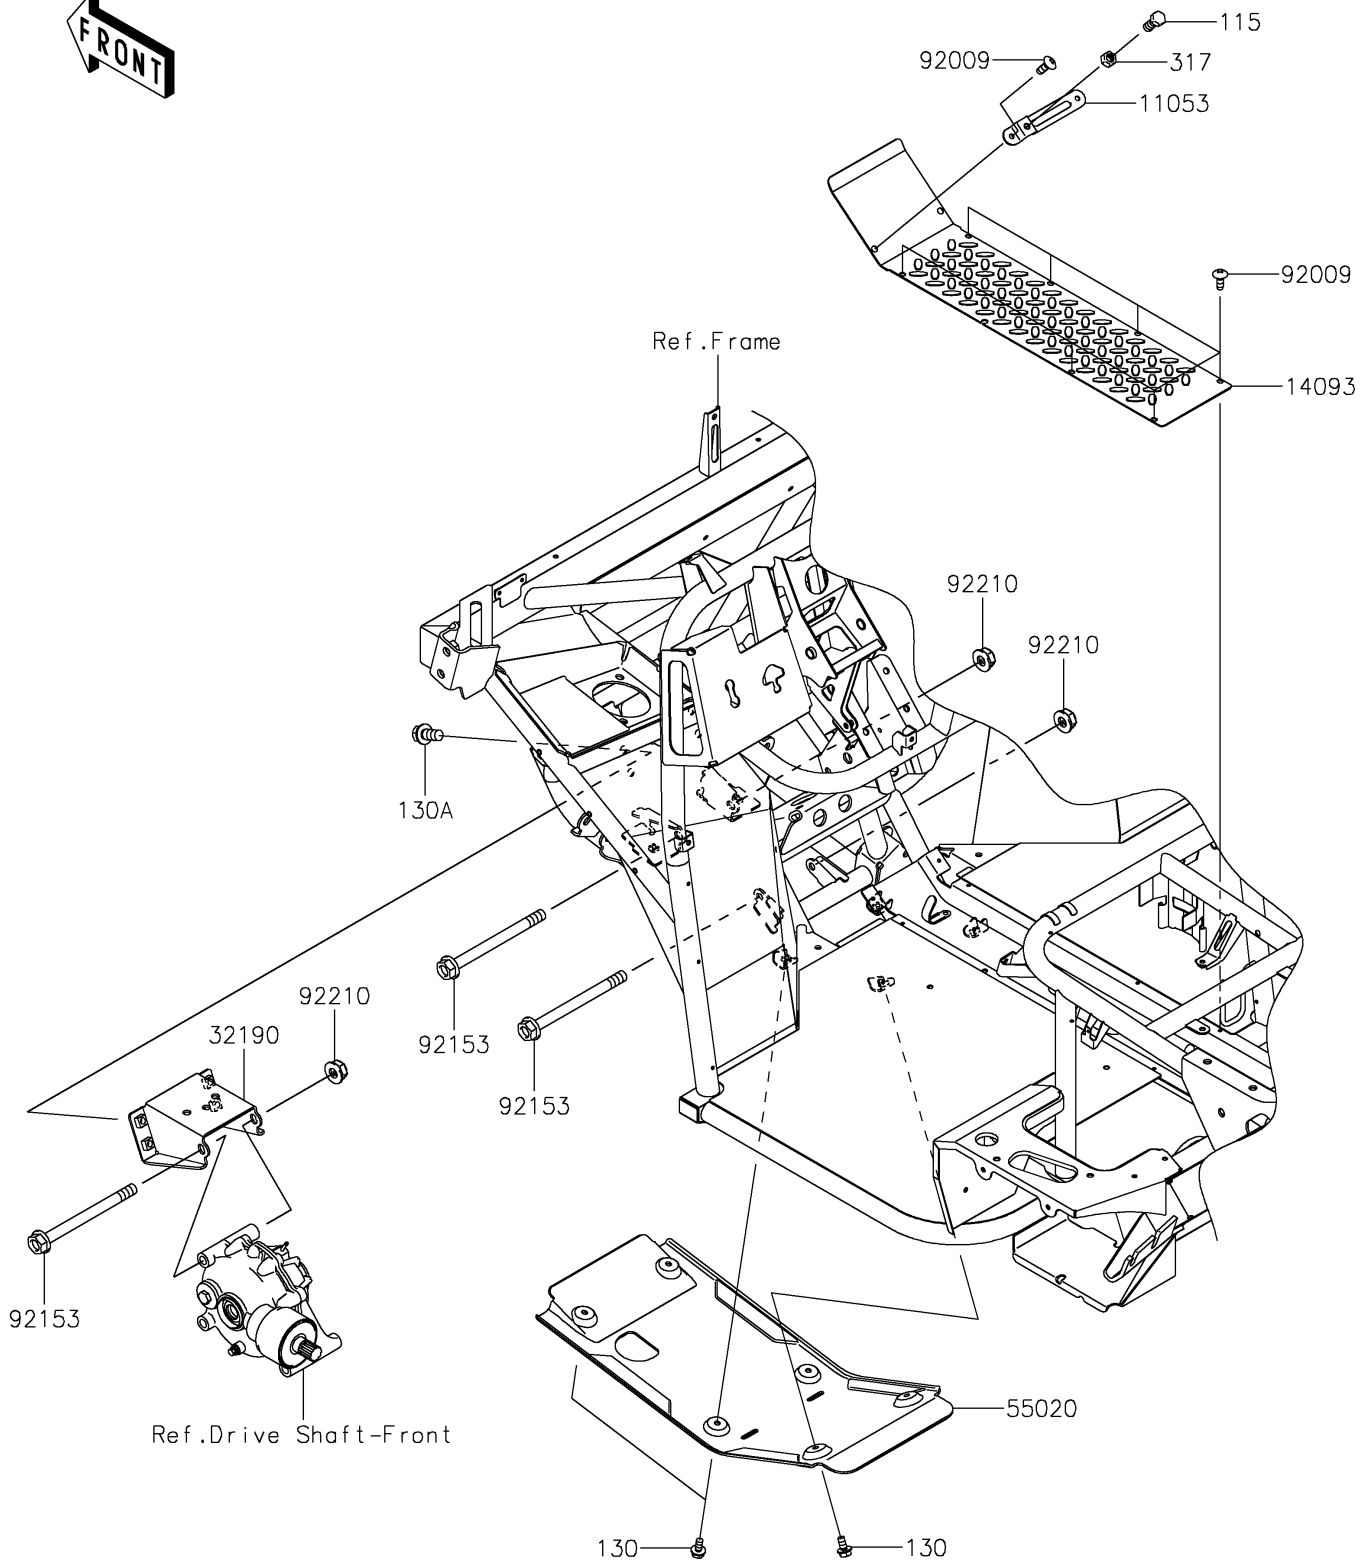

2021 MULE SX™ 4x4 SE FI PARTS DIAGRAM

Engine Mount

F2122

2021 MULE SX™ 4x4 SE FI PARTS LIST

Engine Mount

ITEM NAME	PART NUMBER	QUANTITY
BRACKET,THROTTLE LEVER (Ref # 11053)	11053-1670	1
COVER,FLOOR,CNT (Ref # 14093)	14093-0469	1
BRACKET-ENGINE (Ref # 32190)	32190-0639	1
GUARD,FRONT DIFF (Ref # 55020)	55020-0165	1
SCREW,TAPPING,6X16 (Ref # 92009)	92009-1166	9
BOLT,FLANGED,10X120 (Ref # 92153)	92153-7502	3
NUT,LOCK,FLANGED,10MM (Ref # 92210)	92210-0276	3
BOLT-SMALL-UPSET,8X20 (Ref # 115)	115BA0820	1
BOLT-FLANGED,6X12 (Ref # 130)	130BA0612	6
BOLT-FLANGED,10X20 (Ref # 130A)	130BA1020	4
NUT-HEX-SMALL,8MM (Ref # 317)	317BA0800	1