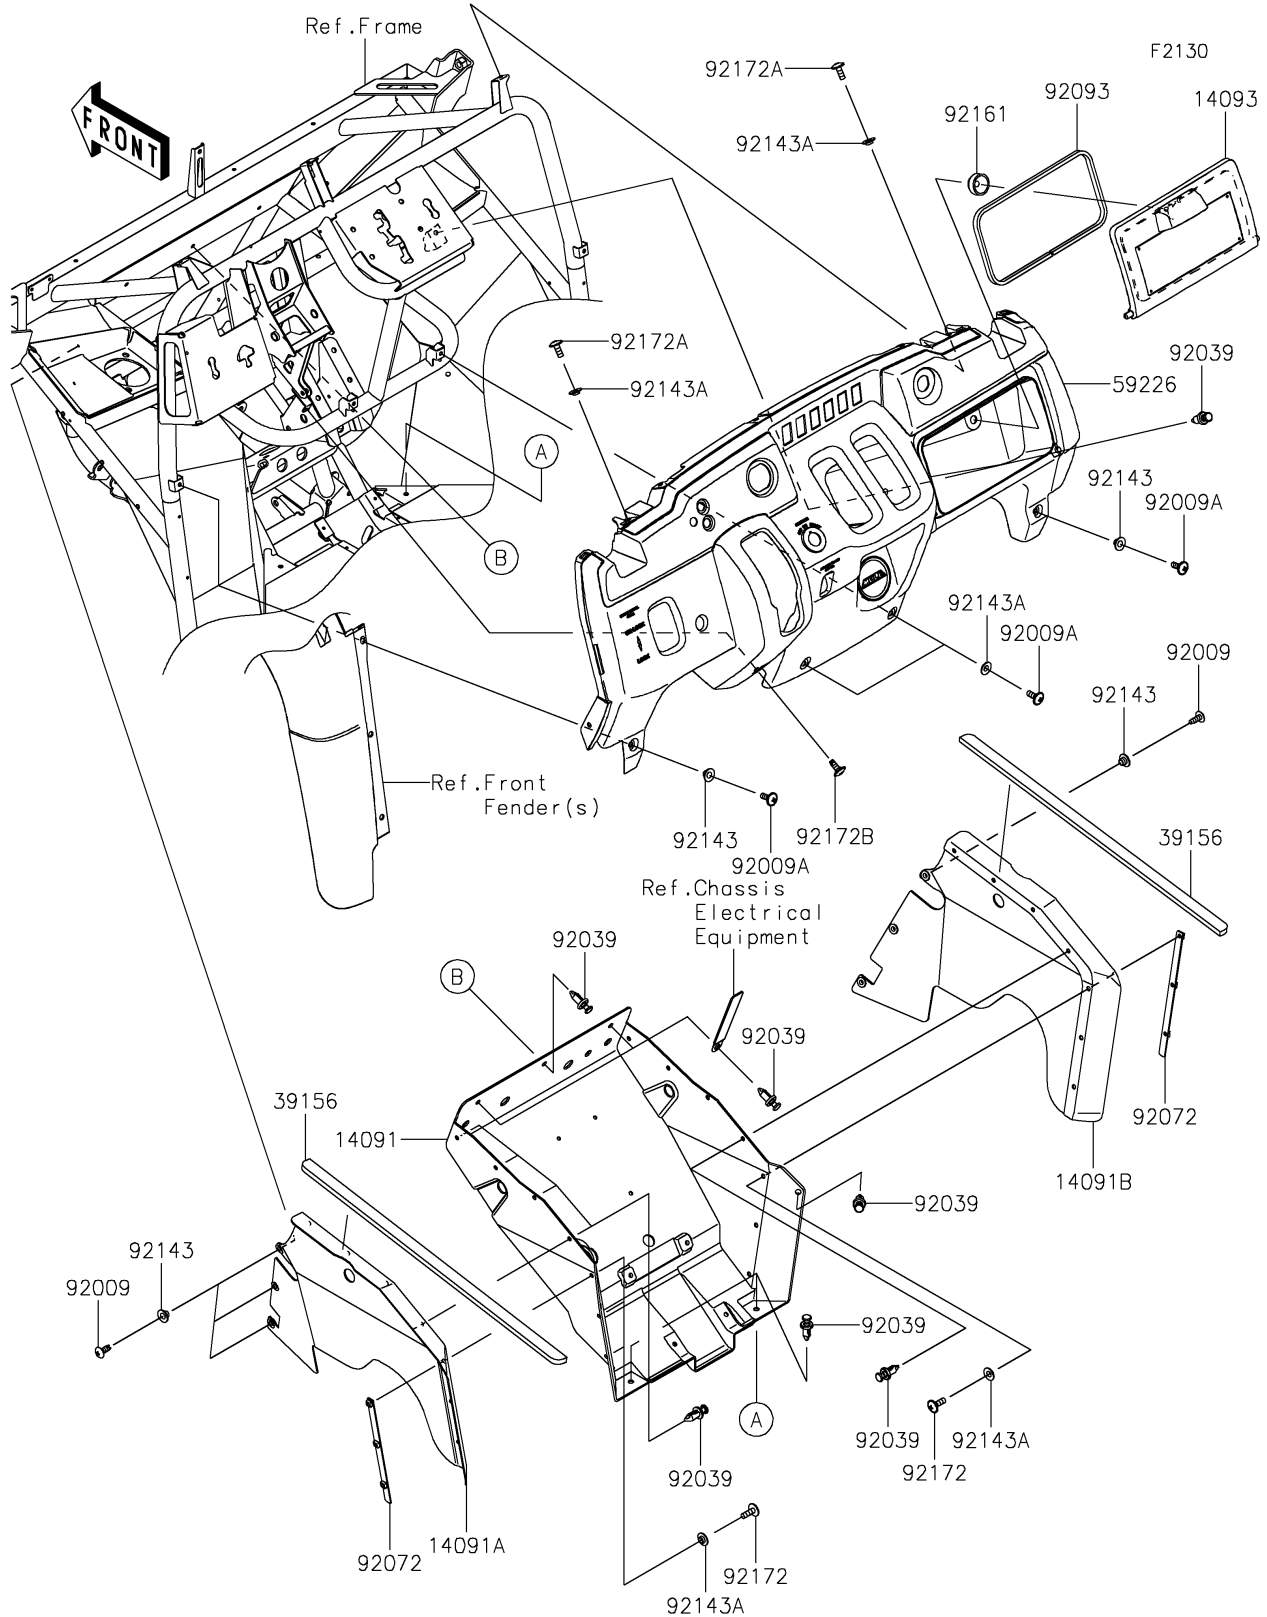

# 2021 MULE SX™ 4x4 SE FI PARTS DIAGRAM

## Frame Fittings(Front)

### Frame Fittings(Front)

ITEM NAME	PART NUMBER	QUANTITY
COVER,FLOOR,CNT (Ref # 14091)	14091-0408	1
COVER,FLOOR,SIDE,LH (Ref # 14091A)	14091-0424	1
COVER,FLOOR,SIDE,RH (Ref # 14091B)	14091-0425	1
COVER,GLOVE BOX (Ref # 14093)	14093-0396	1
PAD (Ref # 39156)	39156-0071	2
PANEL-CONTROL (Ref # 59226)	59226-0742	1
SCREW,TAPPING,6X16 (Ref # 92009)	92009-1166	6
SCREW,6X16 (Ref # 92009A)	92009-1621	4
RIVET (Ref # 92039)	92039-0776	16
BAND (Ref # 92072)	92072-0042	2
SEAL,6X10 (Ref # 92093)	92093-0658	1
COLLAR (Ref # 92143)	92143-1057	8
COLLAR (Ref # 92143A)	92143-1087	10
DAMPER (Ref # 92161)	92161-0568	1
SCREW,6X18 (Ref # 92172)	92172-0002	6
SCREW,6X16 (Ref # 92172A)	92172-0236	2
SCREW,6X16 (Ref # 92172B)	92172-0711	1