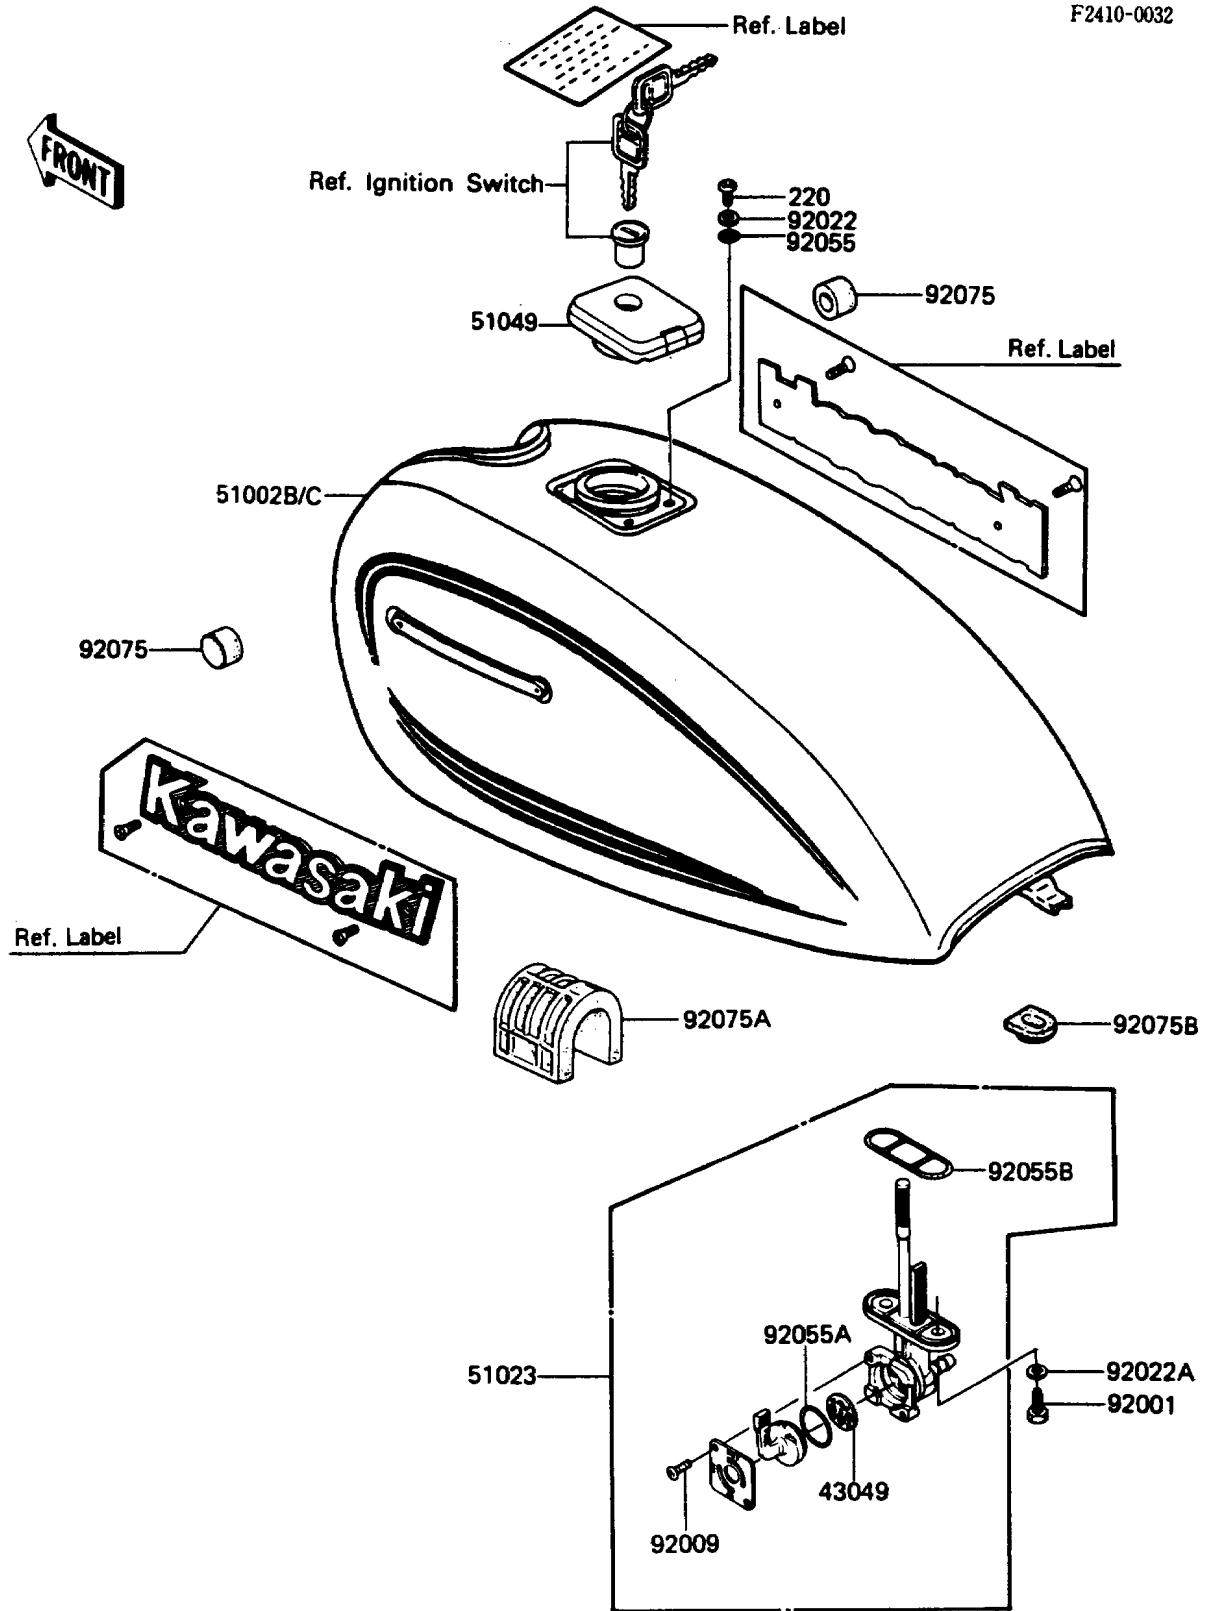

1987 LTD PARTS DIAGRAM

Fuel Tank

F2410-0032

1987 LTD PARTS LIST

Fuel Tank

ITEM NAME	PART NUMBER	QUANTITY
PACKING,FUEL TAP LEVER (Ref # 43049)	43049-1017	1
TANK-COMP-FUEL,EBONY (Ref # 51002B)	51002-5236-H8	1
TANK-COMP-FUEL,C.W.RED (Ref # 51002C)	51002-5237-H3	1
TAP-ASSY,FUEL (Ref # 51023)	51023-1038	1
CAP-TANK,FUEL (Ref # 51049)	51049-1085	1
BOLT,6X20 (Ref # 92001)	92001-1091	2
SCREW,3X5 (Ref # 92009)	92009-1123	2
WASHER,5.3X10X0.8 (Ref # 92022)	92022-1038	2
WASHER,6.2X11X1.5 (Ref # 92022A)	92022-183	2
RING-O (Ref # 92055)	92055-1023	2
RING-O,FUEL TAP LEVER (Ref # 92055A)	92055-1111	1
RING-O,FUEL TAP PACKING (Ref # 92055B)	92055-1112	1
DAMPER,FUEL TANK (Ref # 92075)	92075-101	2
DAMPER,FUEL TANK (Ref # 92075A)	92075-284	1
DAMPER,FUEL TANK (Ref # 92075B)	92075-295	1
SCREW-PAN-CROS (Ref # 220)	220D0510	2