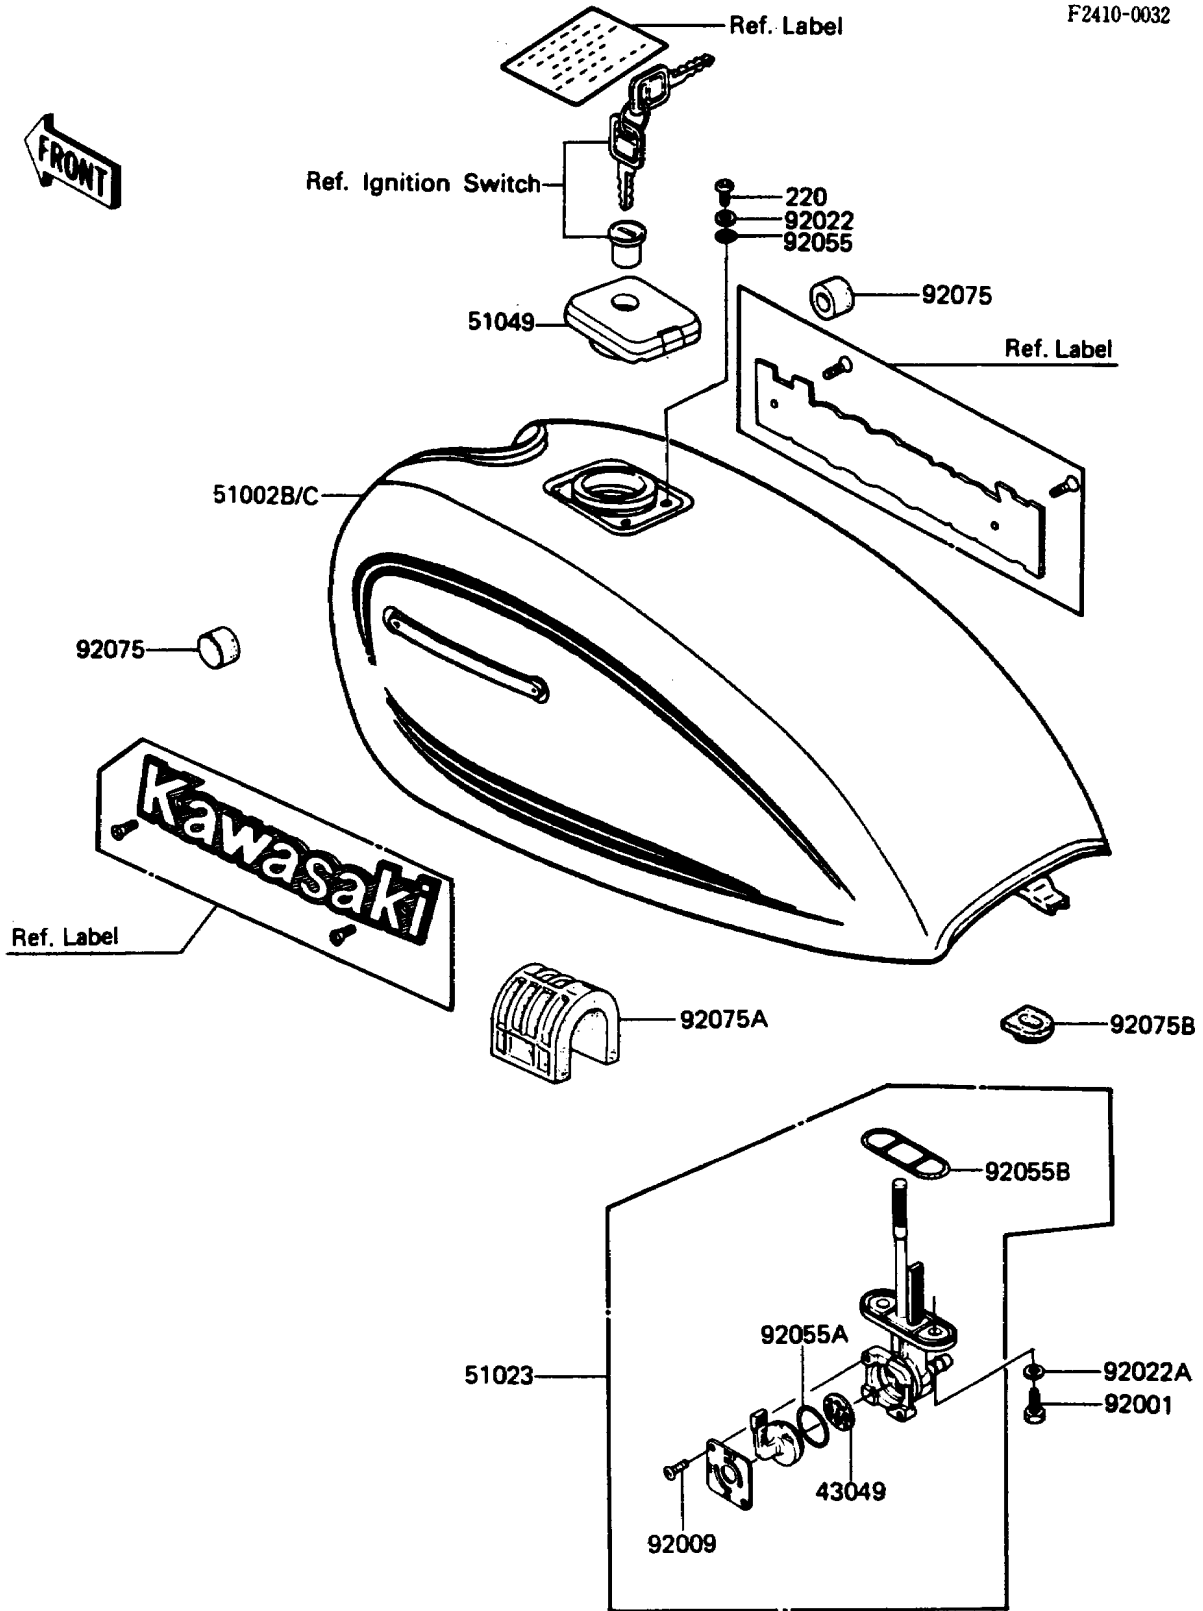

# 1988 LTD PARTS DIAGRAM

Fuel Tank

## 1988 LTD PARTS LIST

### Fuel Tank

ITEM NAME	PART NUMBER	QUANTITY
PACKING,FUEL TAP LEVER (Ref # 43049)	43049-1017	1
TANK-COMP-FUEL,EBONY (Ref # 51002B)	51002-5236-H8	1
TAP-ASSY,FUEL (Ref # 51023)	51023-1038	1
CAP-TANK,FUEL (Ref # 51049)	51049-1085	1
BOLT,6X20 (Ref # 92001)	92001-1091	2
SCREW,3X5 (Ref # 92009)	92009-1123	2
WASHER,5.3X10X0.8 (Ref # 92022)	92022-1038	2
WASHER,6.2X11X1.5 (Ref # 92022A)	92022-183	2
RING-O (Ref # 92055)	92055-1023	2
RING-O,FUEL TAP LEVER (Ref # 92055A)	92055-1111	1
RING-O,FUEL TAP PACKING (Ref # 92055B)	92055-1112	1
DAMPER,FUEL TANK (Ref # 92075)	92075-101	2
DAMPER,FUEL TANK (Ref # 92075A)	92075-284	1
DAMPER,FUEL TANK (Ref # 92075B)	92075-295	1
SCREW-PAN-CROS (Ref # 220)	220D0510	2