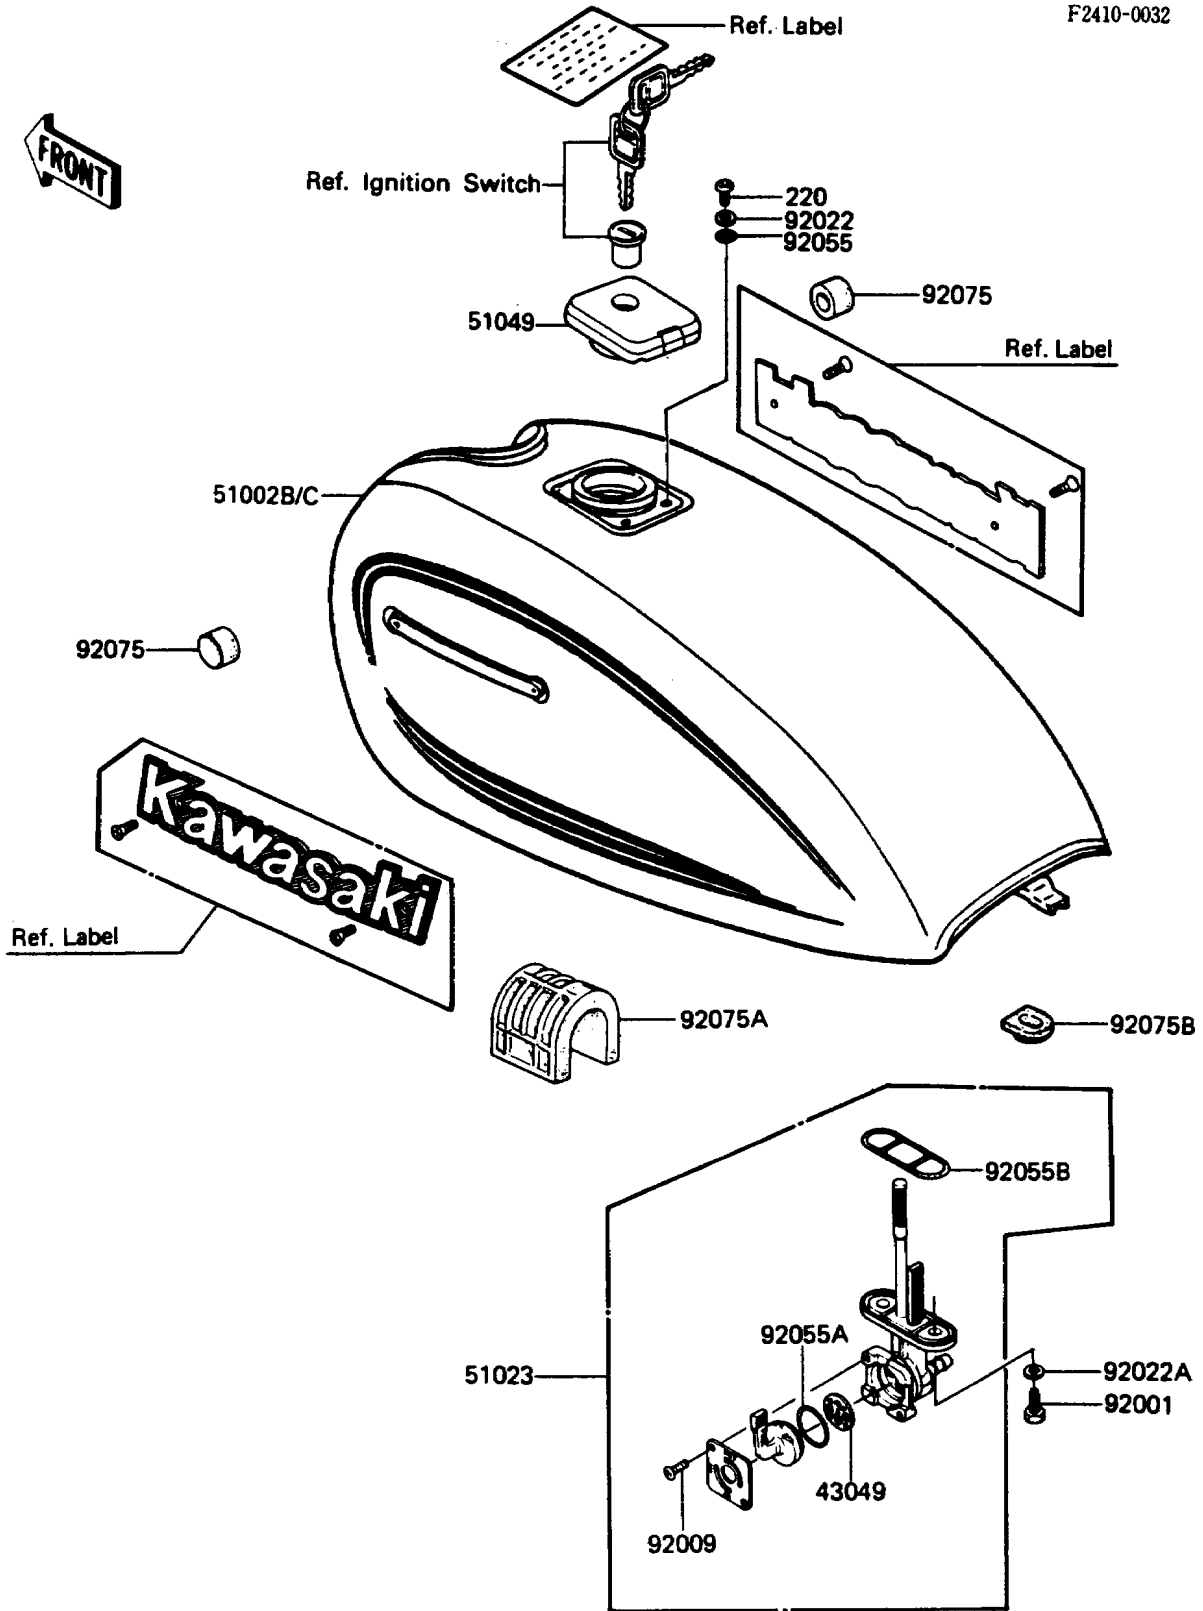

1988 LTD PARTS DIAGRAM

Fuel Tank

F2410-0032

1988 LTD PARTS LIST

Fuel Tank

ITEM NAME	PART NUMBER	QUANTITY
PACKING,FUEL TAP LEVER (Ref # 43049)	43049-1017	1
TANK-COMP-FUEL,EBONY (Ref # 51002B)	51002-5236-H8	1
TAP-ASSY,FUEL (Ref # 51023)	51023-1038	1
CAP-TANK,FUEL (Ref # 51049)	51049-1085	1
BOLT,6X20 (Ref # 92001)	92001-1091	2
SCREW,3X5 (Ref # 92009)	92009-1123	2
WASHER,5.3X10X0.8 (Ref # 92022)	92022-1038	2
WASHER,6.2X11X1.5 (Ref # 92022A)	92022-183	2
RING-O (Ref # 92055)	92055-1023	2
RING-O,FUEL TAP LEVER (Ref # 92055A)	92055-1111	1
RING-O,FUEL TAP PACKING (Ref # 92055B)	92055-1112	1
DAMPER,FUEL TANK (Ref # 92075)	92075-101	2
DAMPER,FUEL TANK (Ref # 92075A)	92075-284	1
DAMPER,FUEL TANK (Ref # 92075B)	92075-295	1
SCREW-PAN-CROS (Ref # 220)	220D0510	2