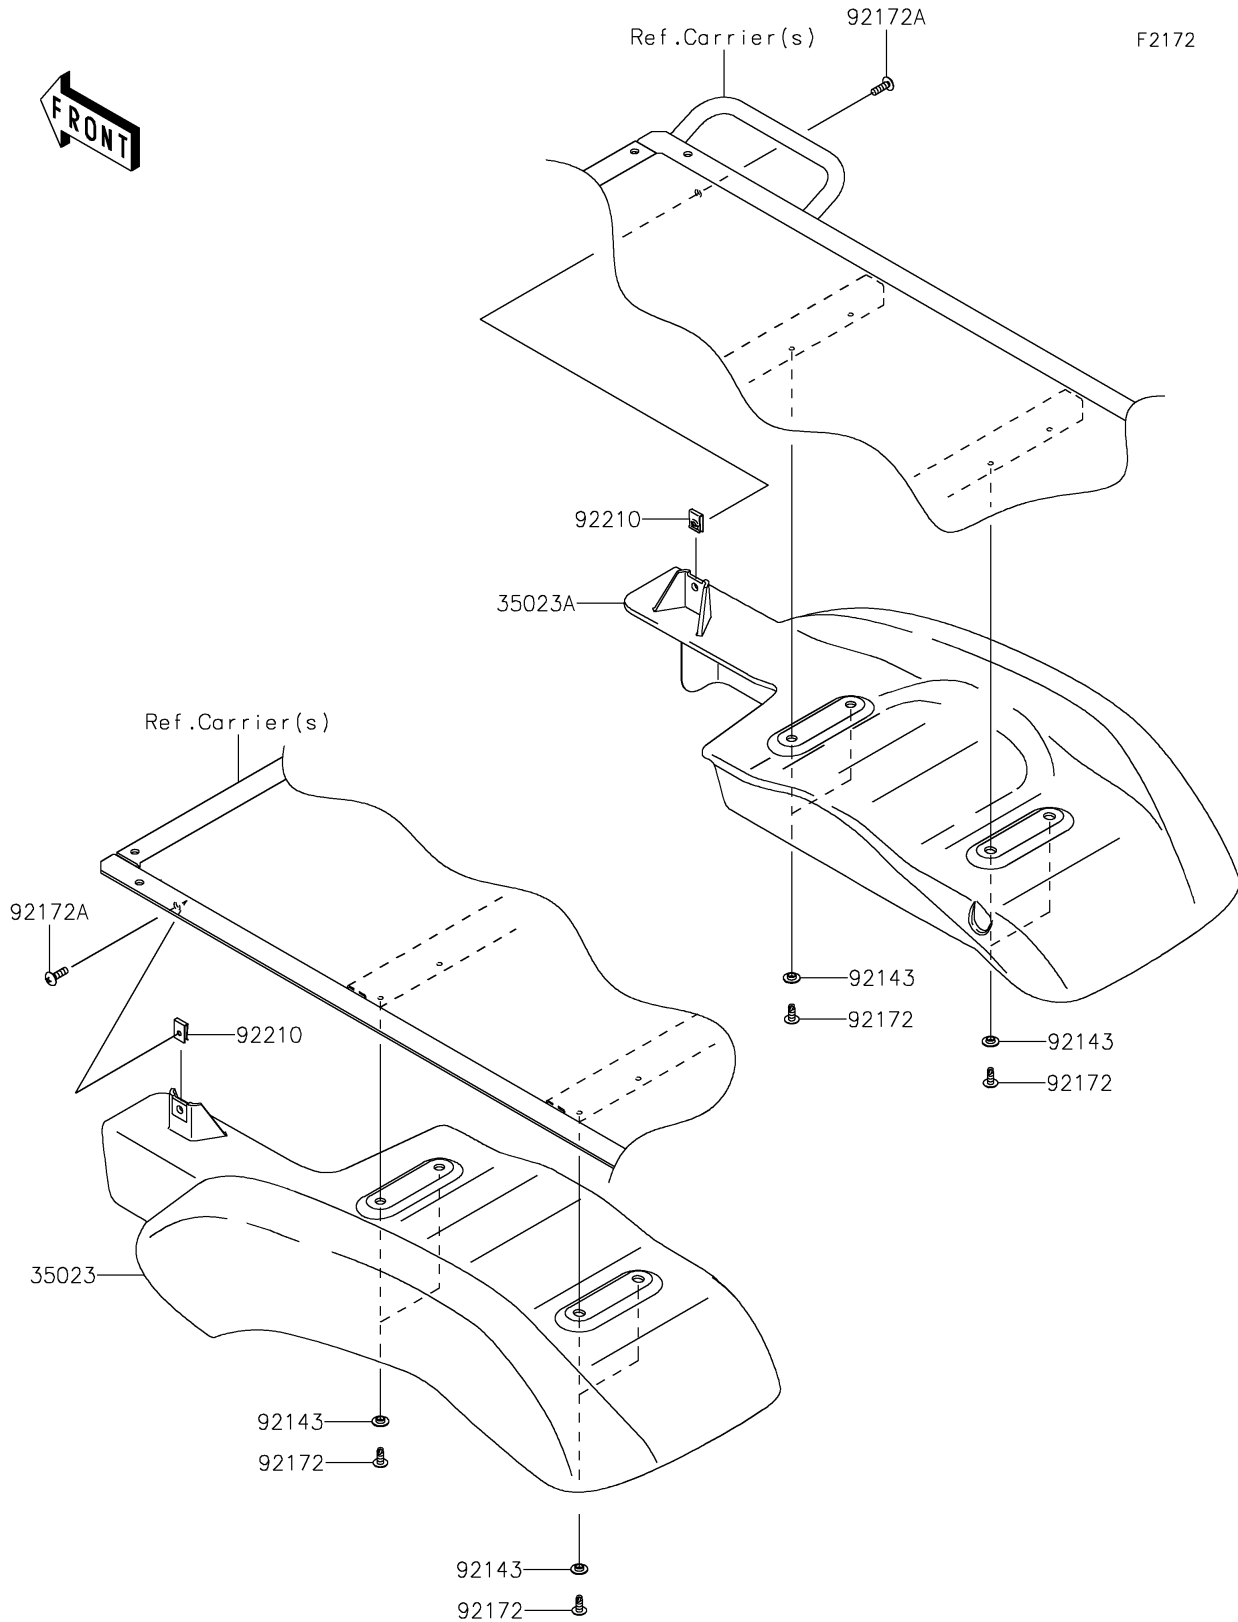

# 2021 MULE SX™ 4x4 SE FI PARTS DIAGRAM

Rear Fender(s)

### Rear Fender(s)

ITEM NAME	PART NUMBER	QUANTITY
FENDER-REAR,LH,F.BLACK (Ref # 35023)	35023-0045-6Z	1
FENDER-REAR,RH,F.BLACK (Ref # 35023A)	35023-0046-6Z	1
COLLAR (Ref # 92143)	92143-1087	8
SCREW,TAPPING,6X16 (Ref # 92172)	92172-0739	8
SCREW,TAPPING,6X20 (Ref # 92172A)	92172-0883	2
NUT,LEAF SPRING,6MM (Ref # 92210)	92210-0624	2