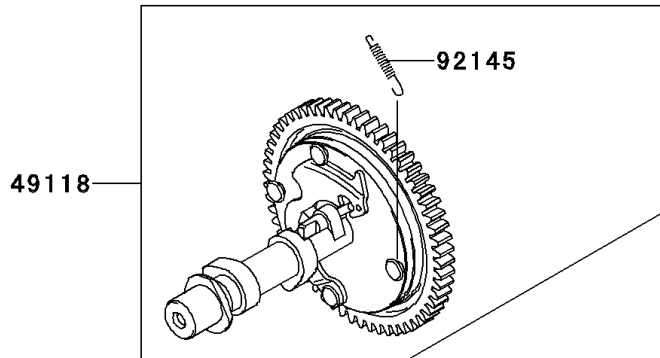

2012 MULE™ 610 4x4 XC PARTS DIAGRAM

Valve(s)/Camshaft(s)

E1211

2012 MULE™ 610 4x4 XC PARTS LIST

Valve(s)/Camshaft(s)

ITEM NAME	PART NUMBER	QUANTITY
VALVE-INTAKE (Ref # 12004)	12004-7004	1
VALVE-EXHAUST (Ref # 12005)	12005-7013	1
RETAINER-VALVE SPRING (Ref # 12009)	12009-7004	2
COLLET (Ref # 12011)	12011-2052	4
ARM-ROCKER (Ref # 12016)	12016-7007	2
TAPPET (Ref # 12032)	12032-7001	2
GUIDE,ROD-PUSH (Ref # 13070)	13070-7012	2
ROD-PUSH (Ref # 13116)	13116-7004	2
SPRING-ENGINE VALVE (Ref # 49078)	49078-7003	2
CAMSHAFT-COMP (Ref # 49118)	49118-0762	1
SCREW (Ref # 92009)	92009-2341	2
SEAL-OIL,7X15X13 (Ref # 92049)	92049-7020	2
SPRING (Ref # 92145)	92145-7001	1
BOLT (Ref # 92153)	92153-7019	2
NUT,M6 (Ref # 92210)	92210-7033	2