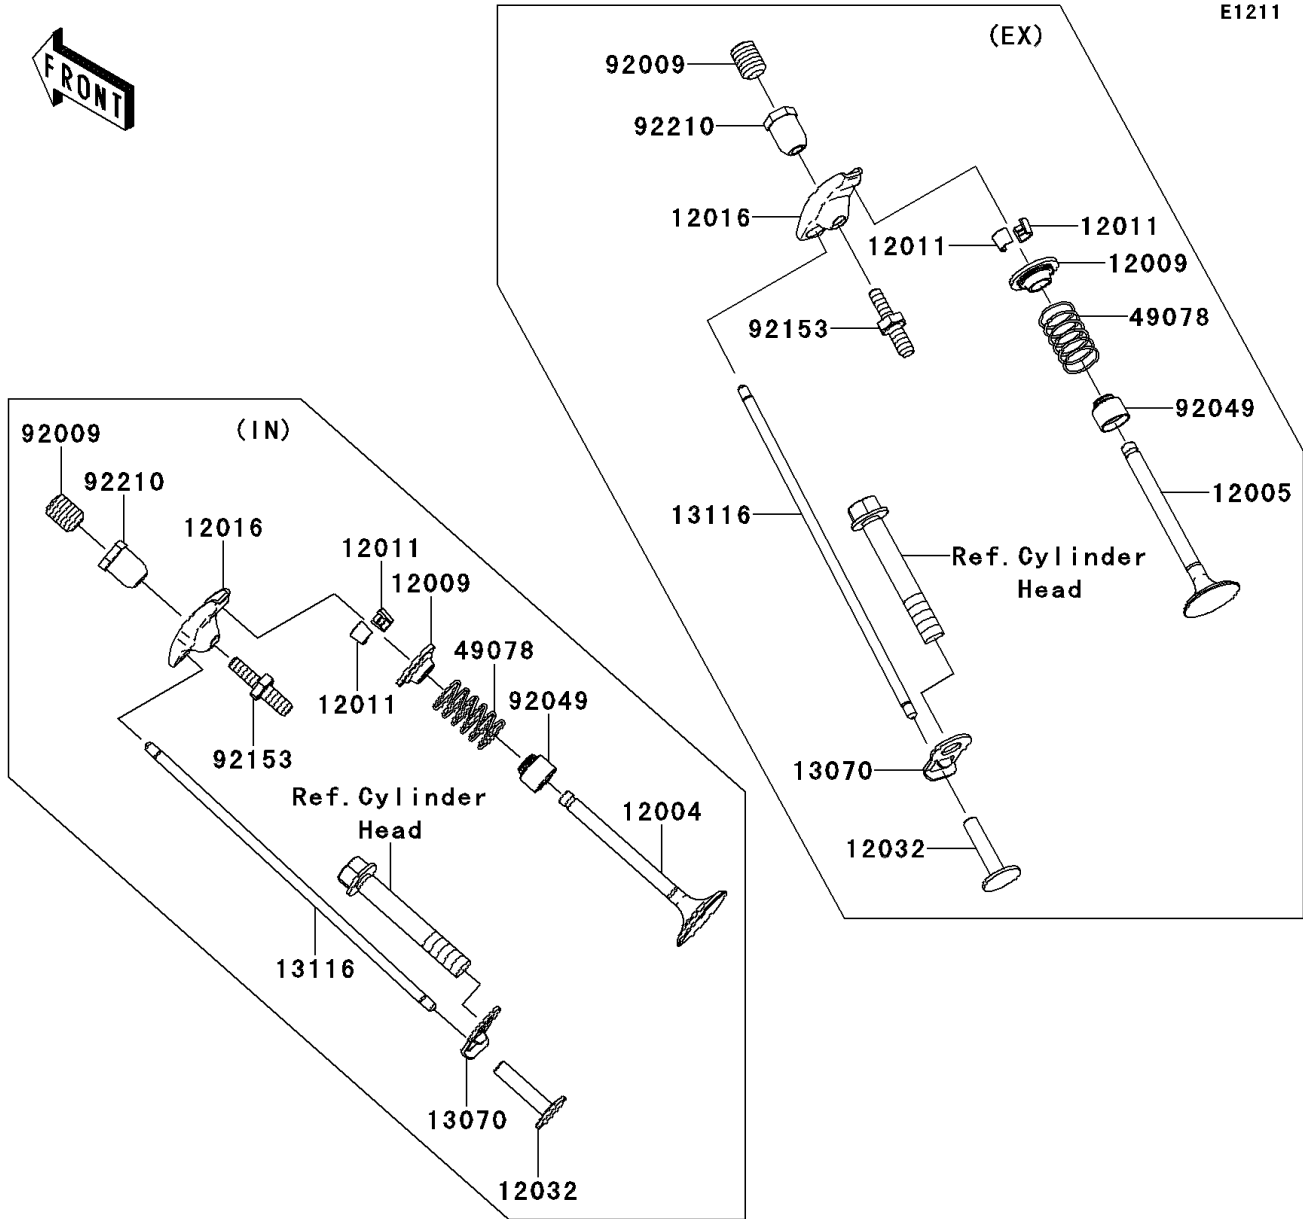

2012 MULE™ 610 4x4 XC PARTS DIAGRAM

Valve(s)/Camshaft(s)

E1211

2012 MULE™ 610 4x4 XC PARTS LIST

Valve(s)/Camshaft(s)

ITEM NAME	PART NUMBER	QUANTITY
VALVE-INTAKE (Ref # 12004)	12004-7004	1
VALVE-EXHAUST (Ref # 12005)	12005-7013	1
RETAINER-VALVE SPRING (Ref # 12009)	12009-7004	2
COLLET (Ref # 12011)	12011-2052	4
ARM-ROCKER (Ref # 12016)	12016-7007	2
TAPPET (Ref # 12032)	12032-7001	2
GUIDE,ROD-PUSH (Ref # 13070)	13070-7012	2
ROD-PUSH (Ref # 13116)	13116-7004	2
SPRING-ENGINE VALVE (Ref # 49078)	49078-7003	2
CAMSHAFT-COMP (Ref # 49118)	49118-0762	1
SCREW (Ref # 92009)	92009-2341	2
SEAL-OIL,7X15X13 (Ref # 92049)	92049-7020	2
SPRING (Ref # 92145)	92145-7001	1
BOLT (Ref # 92153)	92153-7019	2
NUT,M6 (Ref # 92210)	92210-7033	2