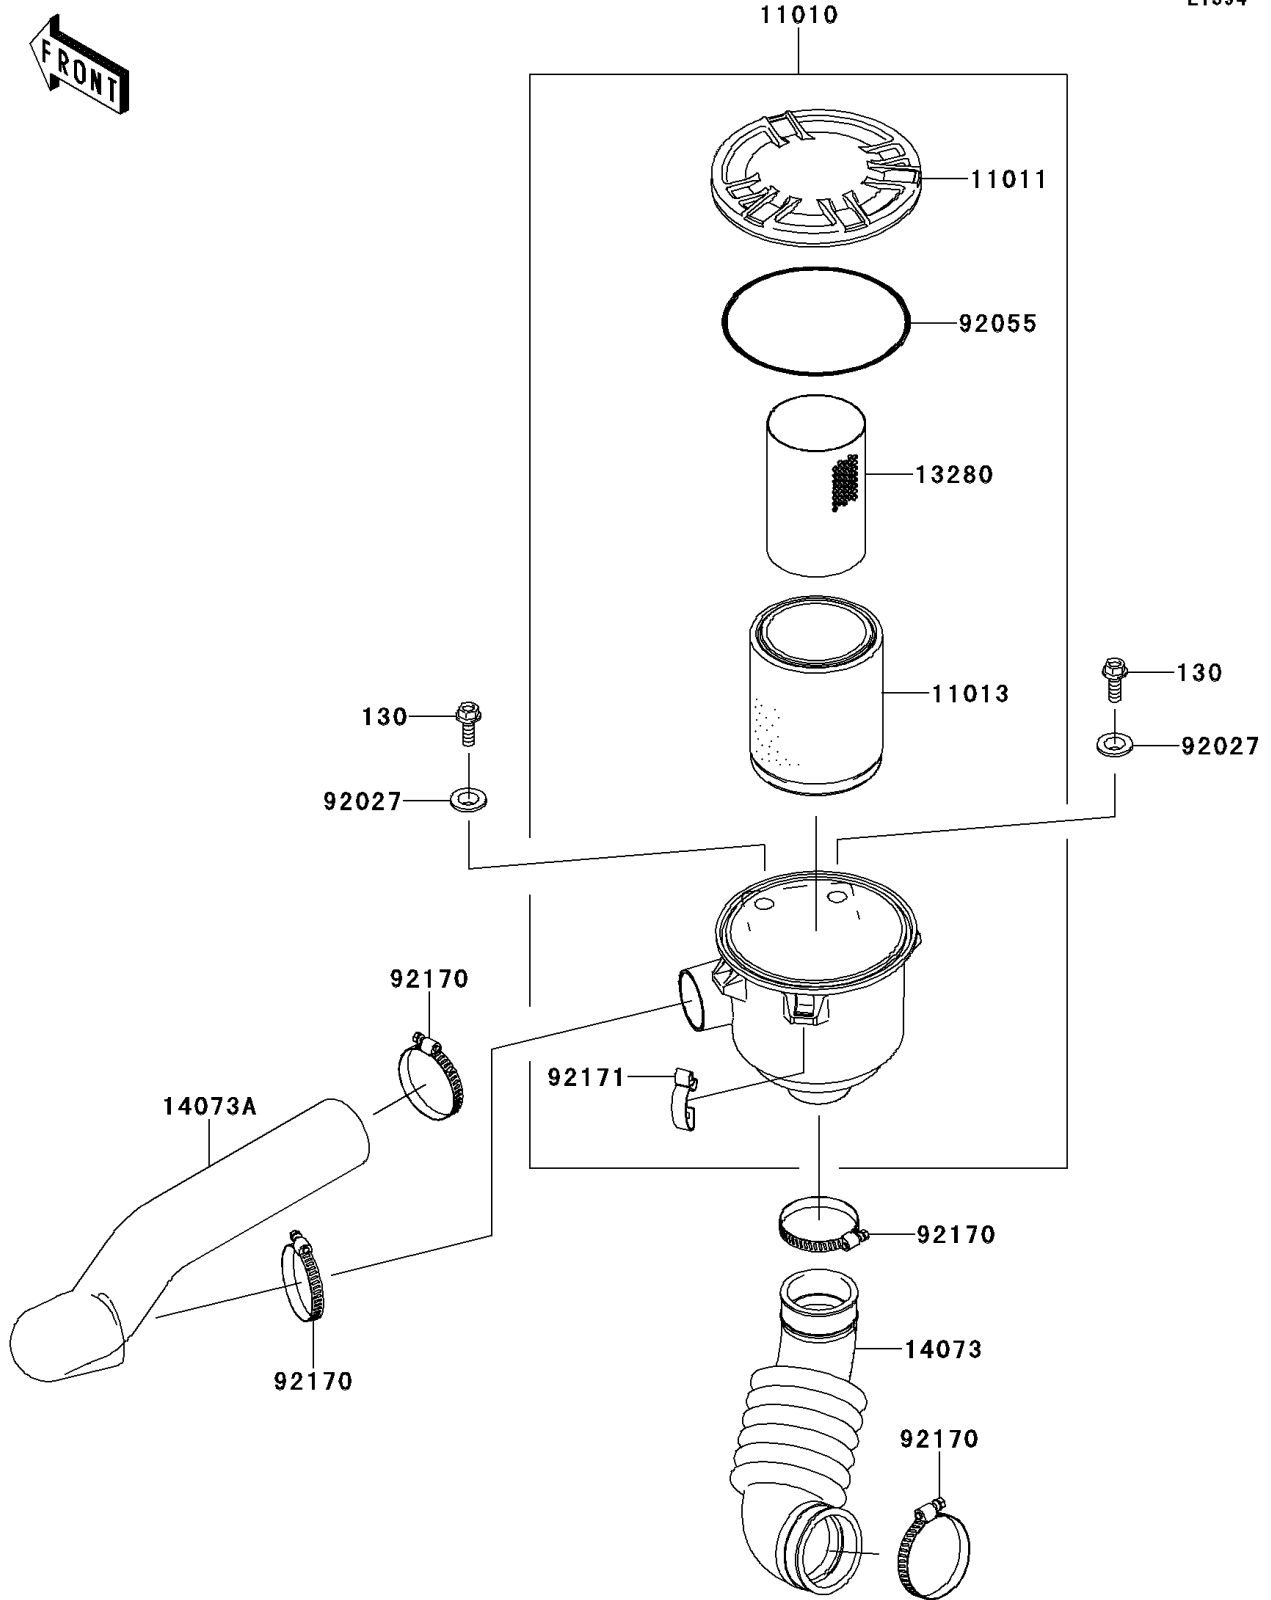

2010 Mule 610 4x4 XC PARTS DIAGRAM

Air Cleaner-Belt Converter

E1394

2010 Mule 610 4x4 XC PARTS LIST

Air Cleaner-Belt Converter

ITEM NAME	PART NUMBER	QUANTITY
FILTER-ASSY-AIR (Ref # 11010)	11010-0172	1
CASE-AIR FILTER,CAP (Ref # 11011)	11011-0135	1
ELEMENT-AIR FILTER (Ref # 11013)	11013-0037	1
HOLDER (Ref # 13280)	13280-0312	1
DUCT,AIR FILTER-CASE (Ref # 14073)	14073-0061	1
DUCT,BAR-AIR FILTER (Ref # 14073A)	14073-0080	1
COLLAR (Ref # 92027)	92027-1354	2
RING-O,122X4 (Ref # 92055)	92055-0167	1
CLAMP (Ref # 92170)	92170-1674	4
CLAMP (Ref # 92171)	92171-0225	3
BOLT-FLANGED,8X22 (Ref # 130)	130BB0822	2