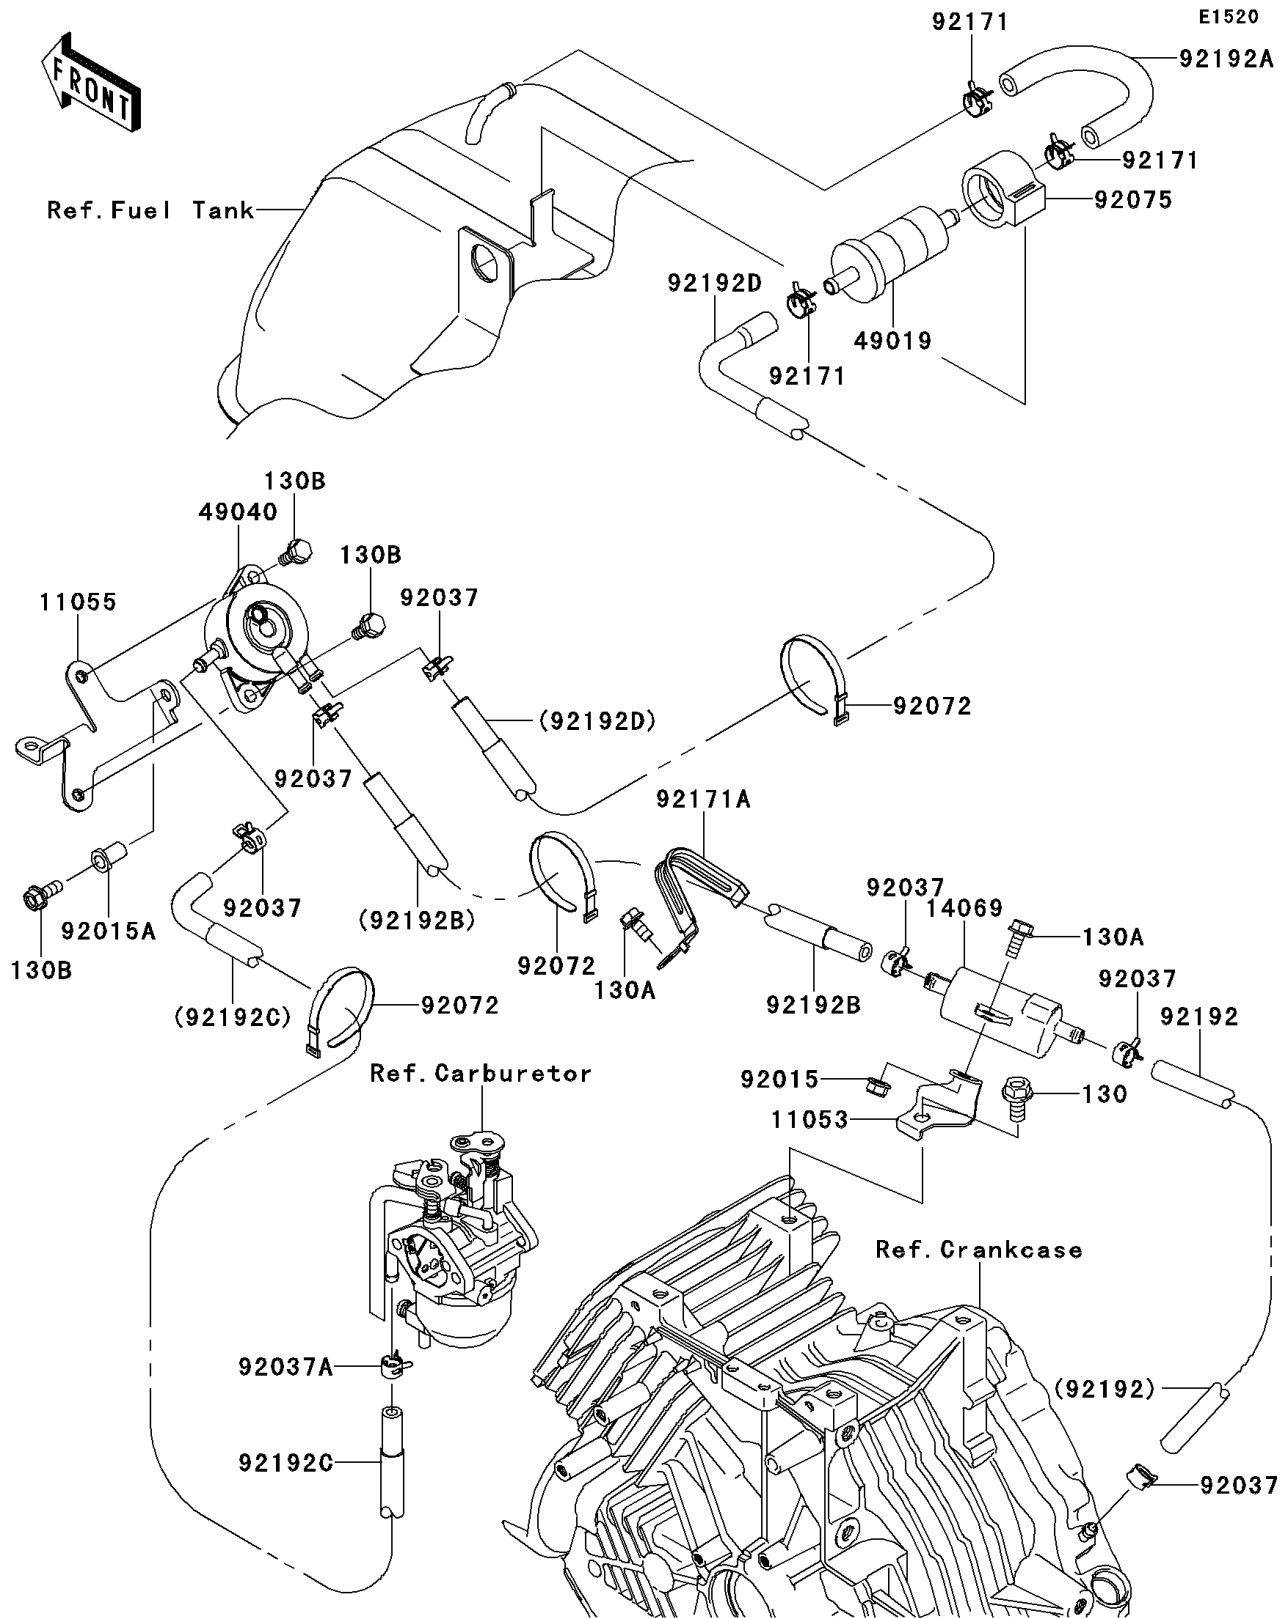

2012 MULE™ 610 4x4 XC PARTS DIAGRAM

Fuel Pump

2012 MULE™ 610 4x4 XC PARTS LIST

Fuel Pump

ITEM NAME	PART NUMBER	QUANTITY
BRACKET,BREATHER (Ref # 11053)	11053-1711	1
BRACKET (Ref # 11055)	11055-1668	1
BREATHER (Ref # 14069)	14069-0003	1
FILTER-FUEL (Ref # 49019)	49019-1055	1
PUMP-FUEL (Ref # 49040)	49040-7001	1
NUT,LOCK,FLANGED,6MM (Ref # 92015)	92015-1339	1
NUT,POP,6MM (Ref # 92015A)	92015-1759	1
CLAMP,TUBE (Ref # 92037)	92037-1505	6
CLAMP (Ref # 92037A)	92037-2113	1
BAND,L=186 (Ref # 92072)	92072-056	3
DAMPER,FUEL FILTER (Ref # 92075)	92075-1853	1
CLAMP (Ref # 92171)	92171-0515	3
CLAMP (Ref # 92171A)	92171-0842	1
TUBE,5.8X10.8X270 (Ref # 92192)	92192-0204	1
TUBE,7.5X12.5X200 (Ref # 92192A)	92192-0243	1
TUBE,5.8X10.8X370 (Ref # 92192B)	92192-0825	1
TUBE,CARB.-PUMP FUEL (Ref # 92192C)	92192-0826	1
TUBE (Ref # 92192D)	92192-0827	1
BOLT-FLANGED,8X16 (Ref # 130)	130AA0816	1
BOLT-FLANGED,6X14 (Ref # 130A)	130BA0614	2
BOLT-FLANGED,6X16 (Ref # 130B)	130BB0616	3